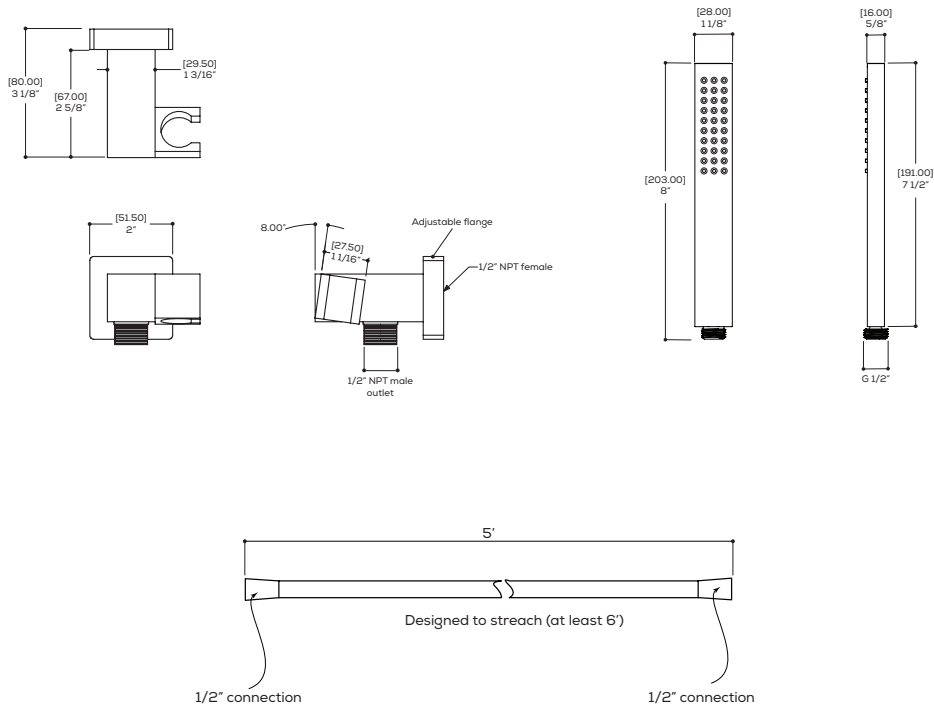

Aquabress cannot be held responsible for any technical or typographical errors or omissions contained within this document and reserves the right to make changes without prior notice.

Last revision: 11/10/2019

aquabress.com