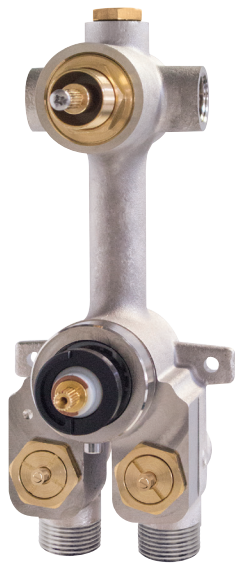

AQUABRASS

Shower Faucet Specifications SF-U-04 / SF-U-04G

FEATURES

High flow thermostat cartridge

Universal inlets for 3/4" and 1/2" connections (built-in female threads for 1/2" connections and male threads for 3/4" connections)

Reversible service check valves with filters and improved stop mechanism

Italian made nickel plated solid brass rough and Vernet thermostatic cartridge

Shut-off valve outlets: connections right, left or both sides simultaneously

FEATURES

Solid brass construction
 Screwless decorative trim
 Thin contemporary style - 4 1/4" x 12" x 1/8"
 Decorative cylinders (x2) for shut-off valve and thermo control
 Diverter cartridge included
 Handles (x2)
 Fits 1/2" thermo valve 12123

square handshower set with braided hose

1 FUNCTION

FEATURES

Single function handshower
Solid brass waterway with hook
5' to 6' expandable braided hose
1/2" NPT female connection

Flow rate: 2.5 gpm

FINISHES