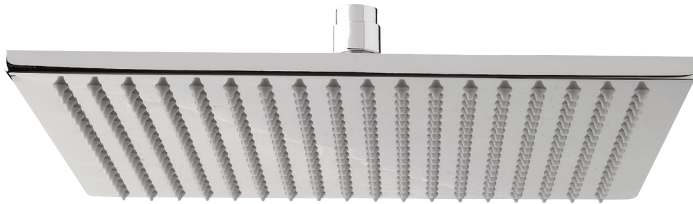

AQUABRASS

Shower Faucet Specifications SF-U-04 / SF-U-04G

FEATURES

High flow thermostat cartridge

Universal inlets for 3/4" and 1/2" connections (built-in female threads for 1/2" connections and male threads for 3/4" connections)

Reversible service check valves with filters and improved stop mechanism

Italian made nickel plated solid brass rough and Vernet thermostatic cartridge

Shut-off valve outlets: connections right, left or both sides simultaneously

FEATURES

Solid brass construction
 Screwless decorative trim
 Thin contemporary style - 4 1/4" x 12" x 1/8"
 Decorative cylinders (x2) for shut-off valve and thermo control
 Diverter cartridge included
 Handles (x2)
 Fits 1/2" thermo valve 12123

4" square ceiling drop

16" square shower arm & flange

FEATURES

Contemporary style
Solid brass construction
Silicone spray nozzles for easy cleaning
1/2" NPT female connection

Flow rate: 2.5 gpm

FINISHES

Standard
Polished chrome (pc)
Brushed nickel (bn)
Custom
19 custom finishes available
(ask your local Aquabrain authorized dealer for details)