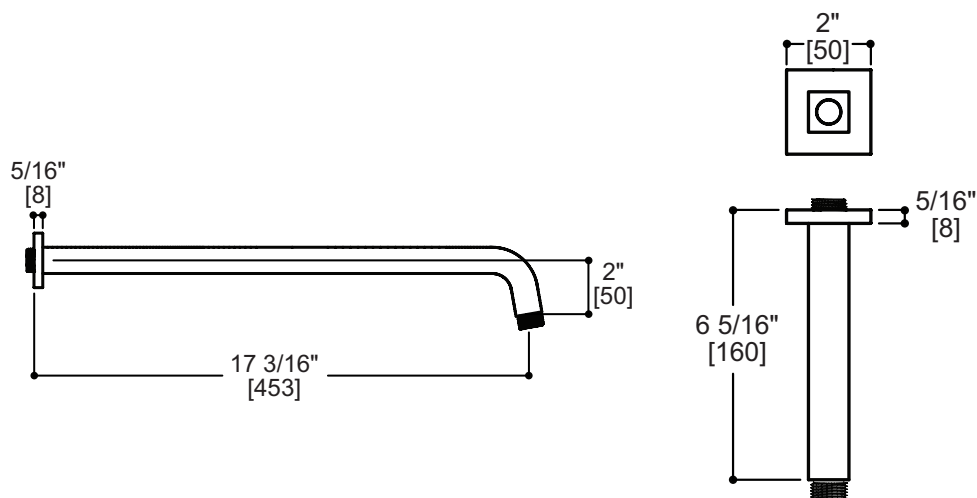

FEATURES

Solid brass construction
1/2" NPT male connection

FINISHES

Standard
Polished Chrome (pc)
Brushed Nickel (bn)

WARRANTY

Residential: Residential: Limited lifetime warranty to original purchaser
commercial: Two years warranty
(Complete warranty available at www.aquabrand.com/warranty)