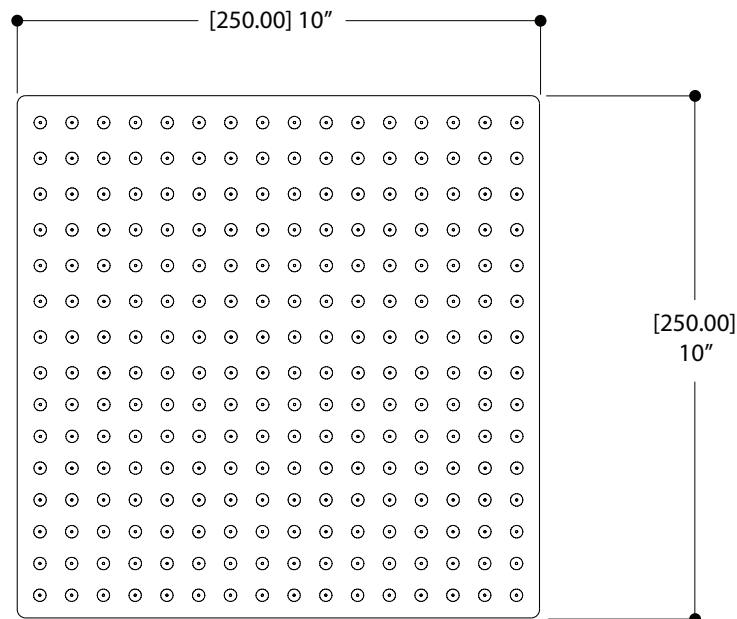

WARRANTY

Residential: Residential: Limited lifetime warranty to original purchaser
commercial: Two years warranty
(Complete warranty available at www.aquabrain.com/warranty)