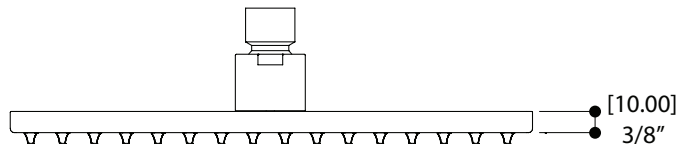

WARRANTY

Residential: Residential: Limited lifetime warranty to original purchaser
commercial: Two years warranty
(Complete warranty available at www.aquabrain.com/warranty)