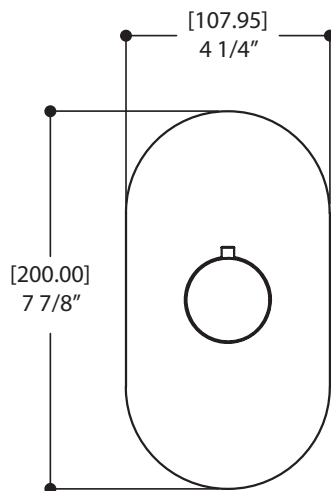

WARRANTY

Residential: Limited lifetime warranty to original purchaser

Commercial: Two years warranty

(Complete warranty available at www.aquabass.com/warranty)