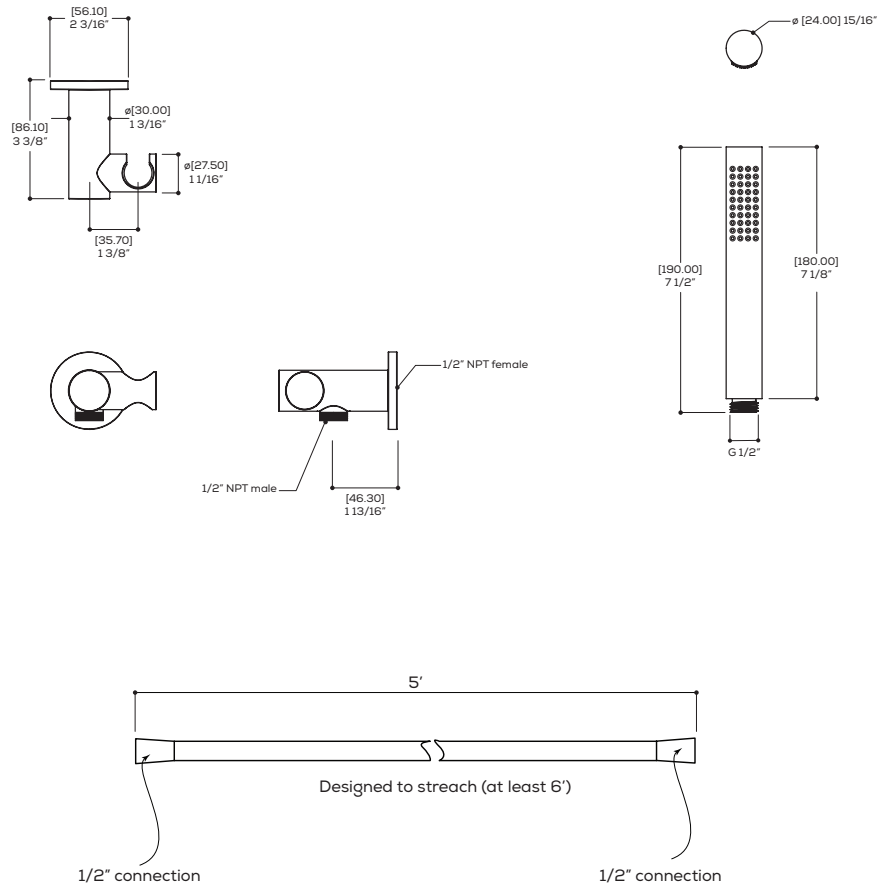

WARRANTY

Residential: Limited lifetime warranty to original purchaser
Commercial: Two years warranty
(Complete warranty available at www.aquabress.com/warranty)