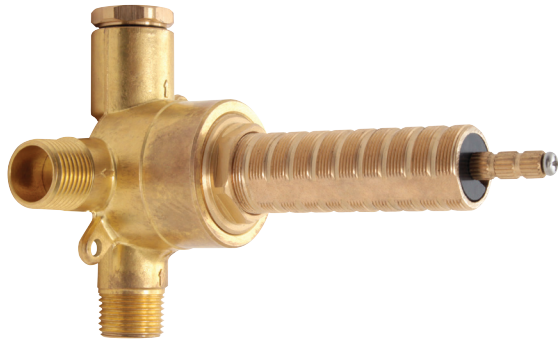

AQUABRASS

Shower Faucet Specifications SF-D-03 / SF-D-03G

FEATURES

Solid brass
 Four water inlets/outlets - NPT/sweat or PEX or Wirsbo
 Test cap
 Single diverter body for a 2- or 3-way diverter
 (shared and non-shared)
 Accomodates any wall thickness

Trim set for independent diverter #61934

2-3 way shared functions and 2-3 way non-shared functions

FEATURES

Solid brass plate
Handle included
Diverter with stop

FINISHES

Standard
Polished chrome (pc)
Brushed nickel (bn)
Electro black (ebk)
Brushed gold (bgd)

Universal inlets for 3/4" and 1/2" connections (built-in female threads for 1/2" connections and male threads for 3/4" connections)

Reversible service check valves with filters and improved stop mechanism

Commercial: Two years warranty

(Complete warranty available at www.aquabress.com/warranty)

FEATURES

Solid brass construction
 screwless decorative trim
 Thin contemporary style - 4 1/4" x 7 7/8" x 1/8"
 Decorative cylinder (x1) for thermo control included
 Handle included
 Fits 1/2" thermo valve 12000 - 3/4" thermo valve 3000