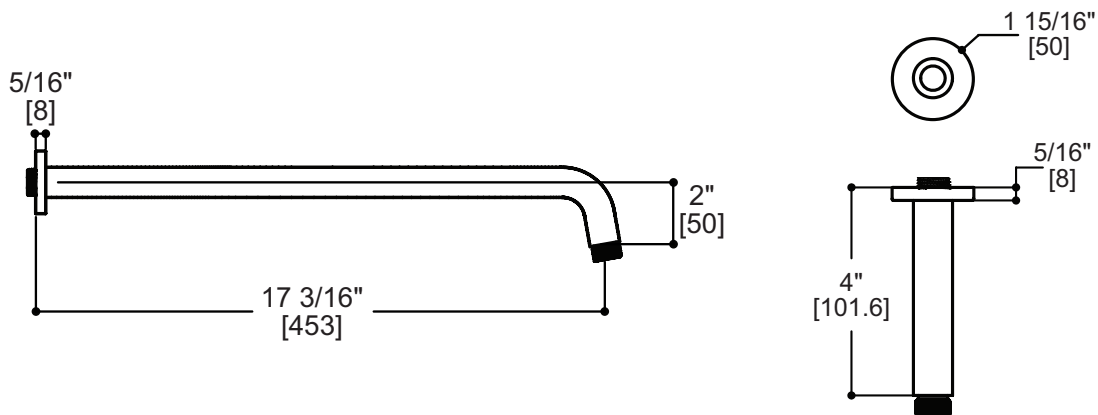

4" round ceiling drop

16" round shower arm & flange

FEATURES

Solid brass construction
Silicone spray nozzles for easy cleaning
water-saving air induction system
1/2" NPT female connection

Flow rate: 2.5 gpm