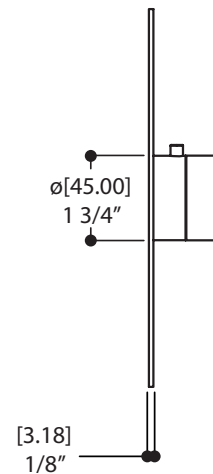

WARRANTY

Residential: Limited lifetime warranty to original purchaser

Commercial: Two years warranty

(Complete warranty available at www.aquabass.com/warranty)