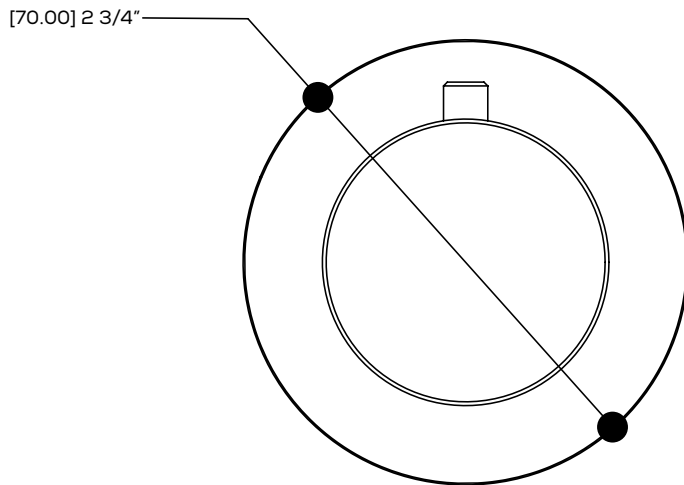

WARRANTY

Residential: Limited lifetime warranty to original purchaser
Commercial: Two years warranty
(Complete warranty available at www.aquabrace.com/warranty)