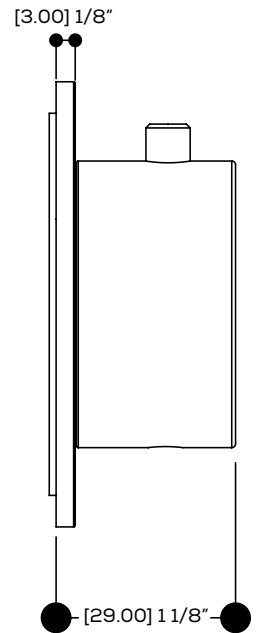

WARRANTY

Residential: Limited lifetime warranty to original purchaser
Commercial: Two years warranty
(Complete warranty available at www.aquabrace.com/warranty)