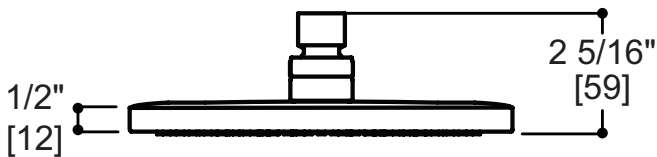

commercial: Two years warranty

(Complete warranty available at www.aquabrain.com/warranty)

AQUABRASS

handshower set N3645

round handshower set with braided hose

FEATURES

Single function handshower
Solid brass waterway with hook
5' to 6' expandable braided hose
1/2" NPT female connection