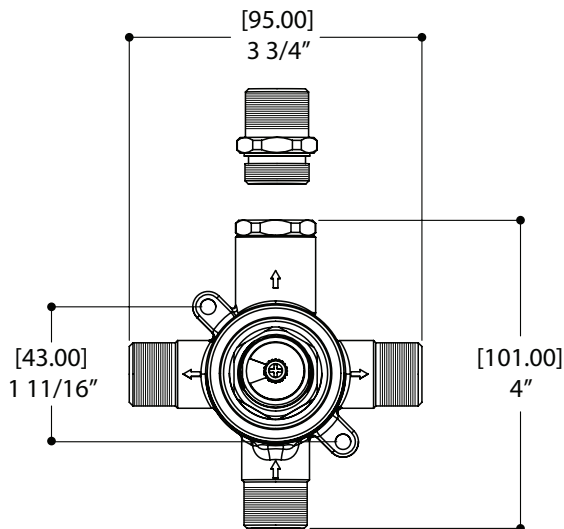

FEATURES

Solid brass
Four water inlets/outlets - NPT/sweat or PEX or Wirsbo
Test cap
Single diverter body for a 2- or 3-way diverter
(shared and non-shared)
Accomodates any wall thickness

Choice of 2-way shared / non-shared 3-way shared /
unshared cartridges with or without stops

Single outlet flow rate: 10gpm (38 L/min at 45PSI)
Combine outlet flow rate: 12gpm (45 L/min at 45PSI)*

WARRANTY

Residential: Limited lifetime warranty to original purchaser
Commercial: Two years warranty
(Complete warranty available at www.aquabrace.com/warranty)

CODE & COMPLIANCE