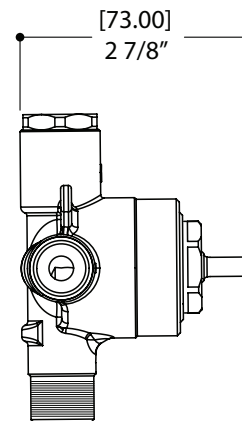

FEATURES

Solid brass
Four water inlets/outlets - NPT/sweat or PEX or Wirsbo
Test cap
Single diverter body for a 2- or 3-way diverter
(shared and non-shared)
Accomodates any wall thickness

Choice of 2-way shared / non-shared 3-way shared /
unshared cartridges with or without stops

Single outlet flow rate: 10gpm (38 L/min at 45PSI)
Combine outlet flow rate: 12gpm (45 L/min at 45PSI)*

WARRANTY

Residential: Limited lifetime warranty to original purchaser
Commercial: Two years warranty
(Complete warranty available at www.aquabrace.com/warranty)

CODE & COMPLIANCE