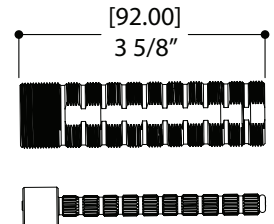

FEATURES

Solid brass
Four water inlets/outlets - NPT/sweat or PEX or Wirsbo
Test cap
Single diverter body for a 2- or 3-way diverter
(shared and non-shared)
Accomodates any wall thickness

Choice of 2-way shared / non-shared 3-way shared /
unshared cartridges with or without stops

Single outlet flow rate: 10gpm (38 L/min at 45PSI)
Combine outlet flow rate: 12gpm (45 L/min at 45PSI)*

WARRANTY

Residential: Limited lifetime warranty to original purchaser
Commercial: Two years warranty
(Complete warranty available at www.aquabrace.com/warranty)

CODE & COMPLIANCE