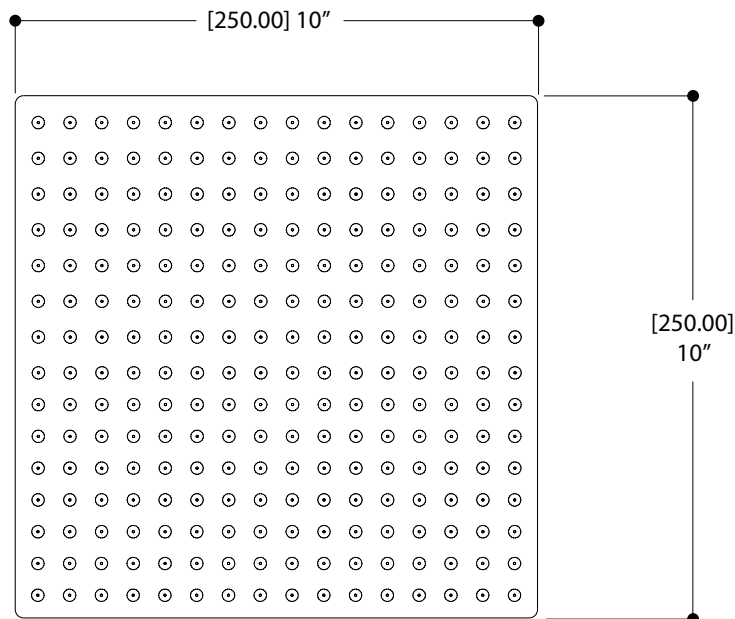

WARRANTY

Residential: Residential: Limited lifetime warranty to original purchaser
commercial: Two years warranty
(Complete warranty available at www.aquabrain.com/warranty)