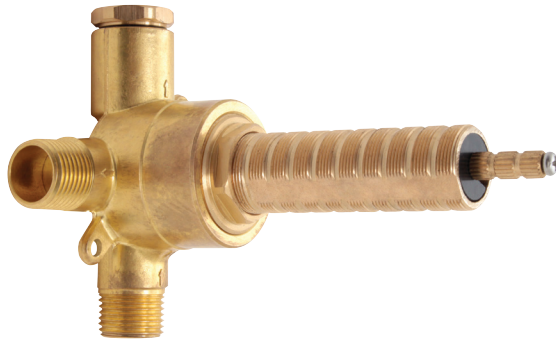

AQUABRASS

Shower Faucet Specifications SF-D-04 / SF-D-04G

FEATURES

Solid brass
 Four water inlets/outlets - NPT/sweat or PEX or Wirsbo
 Test cap
 Single diverter body for a 2- or 3-way diverter
 (shared and non-shared)
 Accomodates any wall thickness

Trim set for independent diverter #61934

2-3 way shared functions and 2-3 way non-shared functions

FEATURES

Solid brass plate
Handle included
Diverter with stop

FINISHES

Standard
Polished chrome (pc)
Brushed nickel (bn)
Electro black (ebk)
Brushed gold (bgd)

Commercial: Two years warranty

(Complete warranty available at www.aquabress.com/warranty)

FEATURES

Solid brass construction
 screwless decorative trim
 Thin contemporary style - 4 1/4" x 7 7/8" x 1/8"
 Decorative cylinder (x1) for thermo control included
 Handle included
 Fits 1/2" thermo valve 12000 - 3/4" thermo valve 3000

square handshower set with braided hose

1 FUNCTION

FEATURES

Single function handshower
Solid brass waterway with hook
5' to 6' expandable braided hose
1/2" NPT female connection

Flow rate: 2.5 gpm

FINISHES