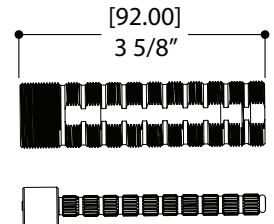

FEATURES

Solid brass
Four water inlets/outlets - NPT/sweat or PEX or Wirsbo
Test cap
Single diverter body for a 2- or 3-way diverter
(shared and non-shared)
Accomodates any wall thickness

Choice of 2-way shared / non-shared 3-way shared /
unshared cartridges with or without stops

Single outlet flow rate: 10gpm (38 L/min at 45PSI)
Combine outlet flow rate: 12gpm (45 L/min at 45PSI)*

WARRANTY

Residential: Limited lifetime warranty to original purchaser
Commercial: Two years warranty
(Complete warranty available at www.aquabrass.com/warranty)

CODE & COMPLIANCE