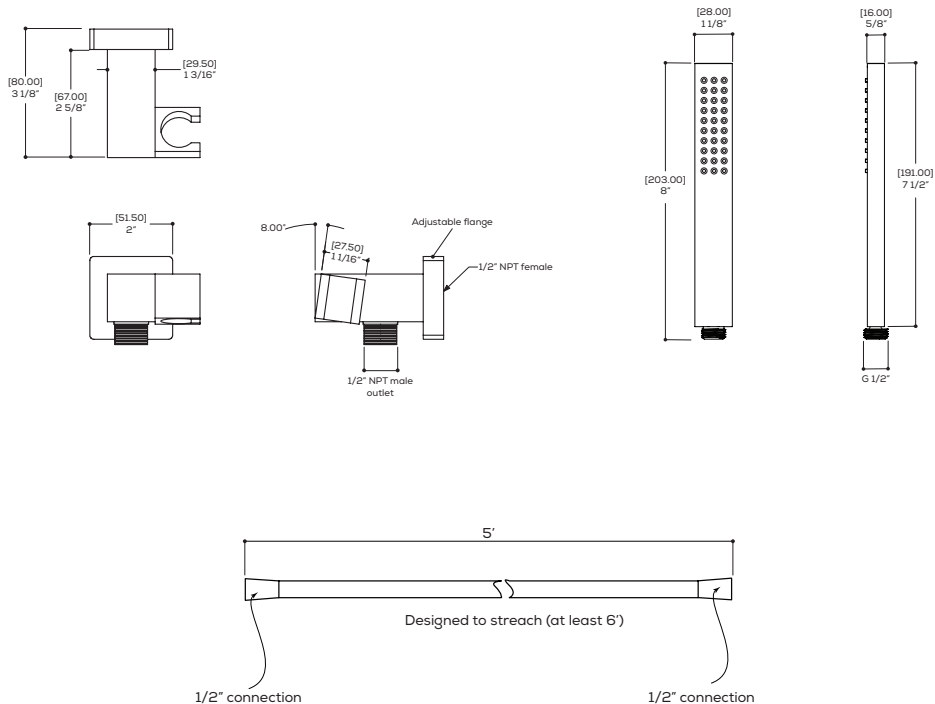

Aquabress cannot be held responsible for any technical or typographical errors or omissions contained within this document and reserves the right to make changes without prior notice.

Last revision: 11/10/2019

aquabress.com