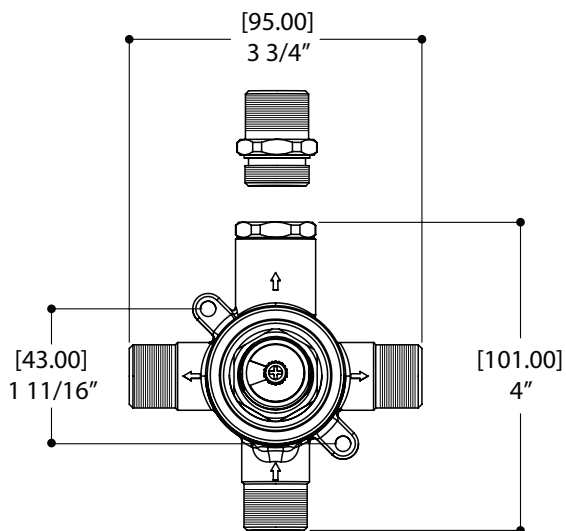

FEATURES

Solid brass
Four water inlets/outlets - NPT/sweat or PEX or Wirsbo
Test cap
Single diverter body for a 2- or 3-way diverter
(shared and non-shared)
Accomodates any wall thickness

Choice of 2-way shared / non-shared 3-way shared /
unshared cartridges with or without stops

Single outlet flow rate: 10gpm (38 L/min at 45PSI)
Combine outlet flow rate: 12gpm (45 L/min at 45PSI)*

WARRANTY

Residential: Limited lifetime warranty to original purchaser
Commercial: Two years warranty
(Complete warranty available at www.aquabrass.com/warranty)

CODE & COMPLIANCE