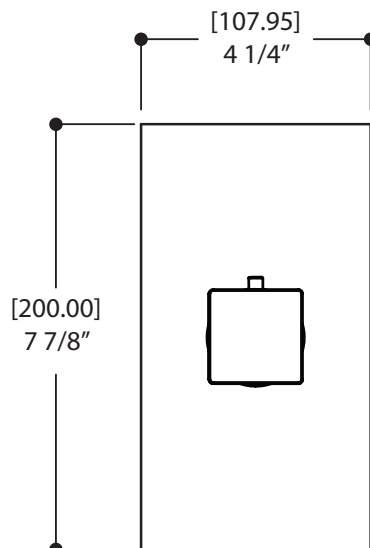

WARRANTY

Residential: Limited lifetime warranty to original purchaser
Commercial: Two years warranty
(Complete warranty available at www.aquabrace.com/warranty)