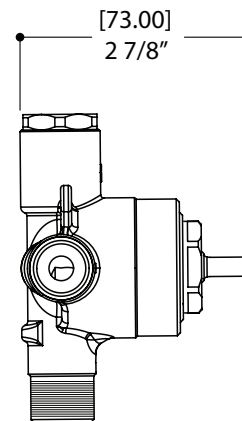

FEATURES

Solid brass
Four water inlets/outlets - NPT/sweat or PEX or Wirsbo
Test cap
Single diverter body for a 2- or 3-way diverter
(shared and non-shared)
Accomodates any wall thickness

Choice of 2-way shared / non-shared 3-way shared /
unshared cartridges with or without stops

Single outlet flow rate: 10gpm (38 L/min at 45PSI)
Combine outlet flow rate: 12gpm (45 L/min at 45PSI)*

WARRANTY

Residential: Limited lifetime warranty to original purchaser
Commercial: Two years warranty
(Complete warranty available at www.aquabrass.com/warranty)

CODE & COMPLIANCE