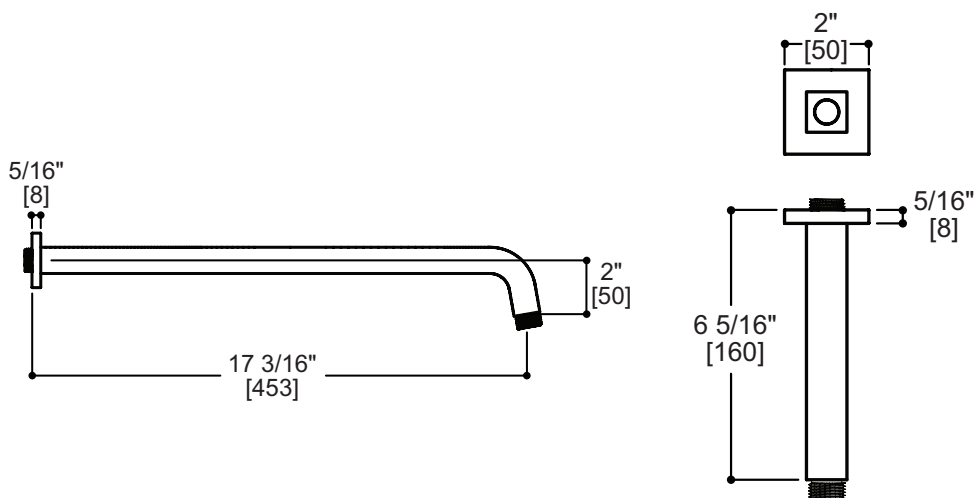

FEATURES

Solid brass construction
1/2" NPT male connection

FINISHES

Standard
Polished Chrome (pc)
Brushed Nickel (bn)

WARRANTY

Residential: Residential: Limited lifetime warranty to original purchaser
commercial: Two years warranty
(Complete warranty available at www.aquabrand.com/warranty)