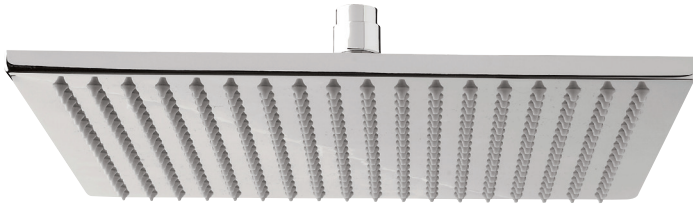

AQUABRASS

Shower Faucet Specifications SF-D-04 / SF-D-04G

FEATURES

Solid brass
 Four water inlets/outlets - NPT/sweat or PEX or Wirsbo
 Test cap
 Single diverter body for a 2- or 3-way diverter
 (shared and non-shared)
 Accomodates any wall thickness

Commercial: Two years warranty

(Complete warranty available at www.aquabress.com/warranty)

FEATURES

Solid brass construction
 screwless decorative trim
 Thin contemporary style - 4 1/4" x 7 7/8" x 1/8"
 Decorative cylinder (x1) for thermo control included
 Handle included
 Fits 1/2" thermo valve 12000 - 3/4" thermo valve 3000

FEATURES

Solid brass construction
1/2" NPT male connection

FINISHES

Standard
Polished Chrome (pc)
Brushed Nickel (bn)

WARRANTY

Residential: Residential: Limited lifetime warranty to original purchaser
commercial: Two years warranty
(Complete warranty available at www.aquabrand.com/warranty)

4" square ceiling drop

16" square shower arm & flange

FEATURES

Contemporary style
Solid brass construction
Silicone spray nozzles for easy cleaning
1/2" NPT female connection

Flow rate: 2.5 gpm

FINISHES

Standard
Polished chrome (pc)
Brushed nickel (bn)
Custom
19 custom finishes available
(ask your local Aquabrain authorized dealer for details)