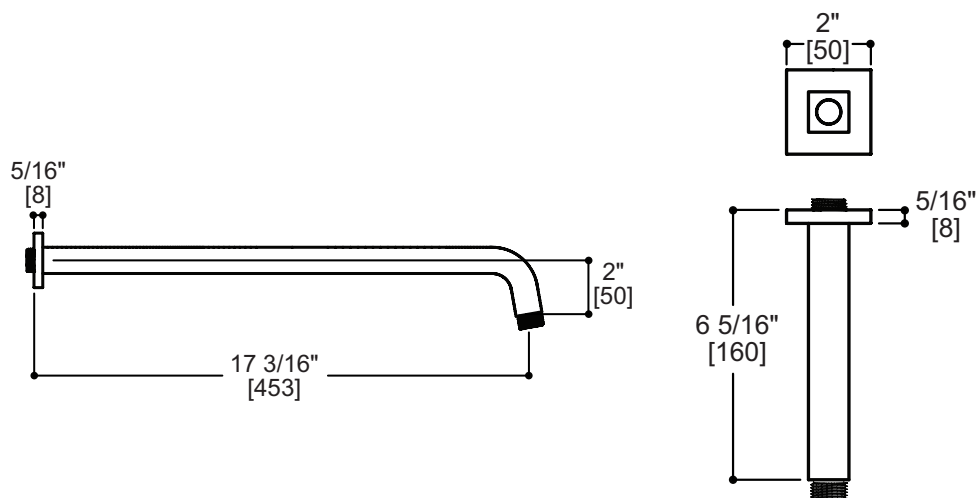

4" square ceiling drop

16" square shower arm & flange

FEATURES

Contemporary style
Solid brass construction
Silicone spray nozzles for easy cleaning
1/2" NPT female connection

Flow rate: 2.5 gpm

FINISHES

Standard