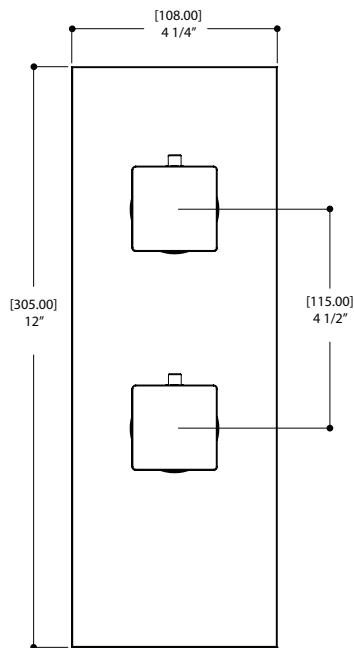

WARRANTY

Residential: Limited lifetime warranty to original purchaser
Commercial: Two years warranty
(Complete warranty available at www.aquabrace.com/warranty)