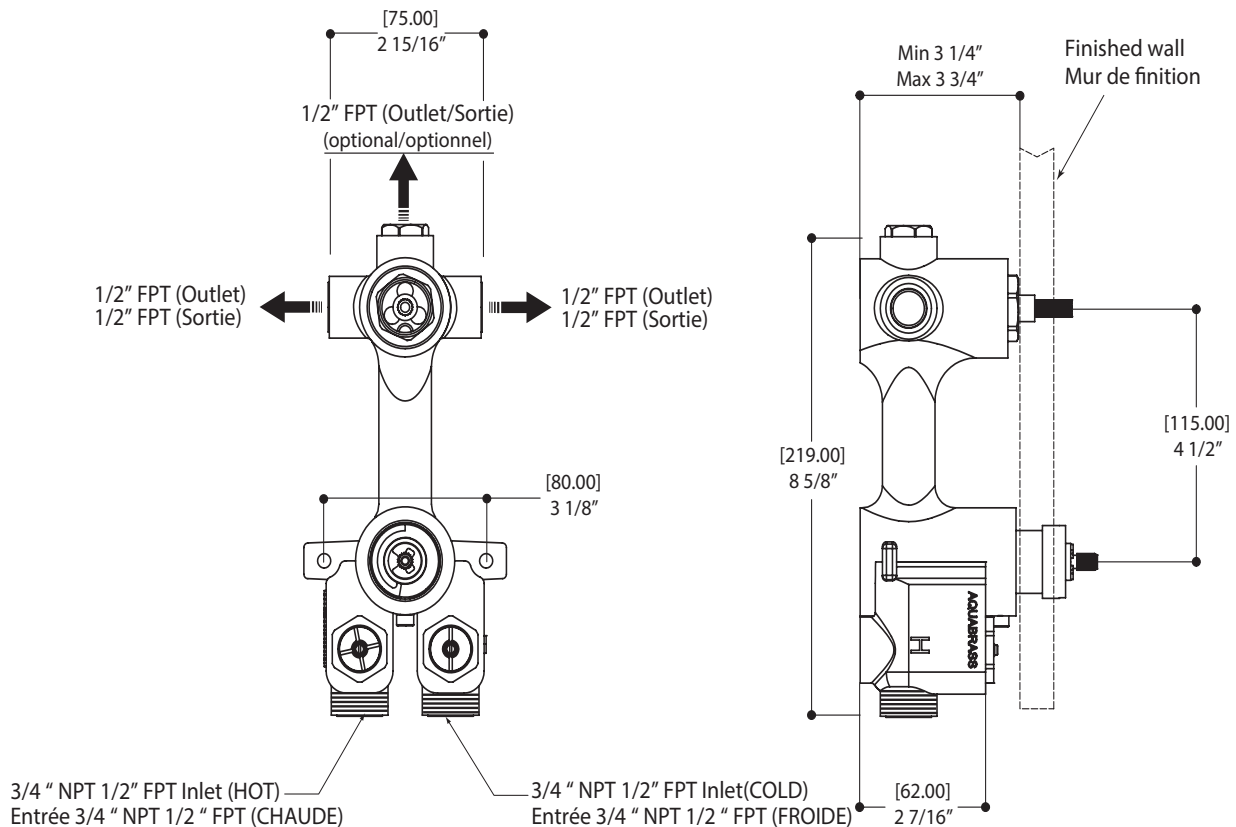

WARRANTY

Residential: Limited lifetime warranty to original purchaser

Commercial: Two years warranty

(Complete warranty available at www.aquabress.com/warranty)