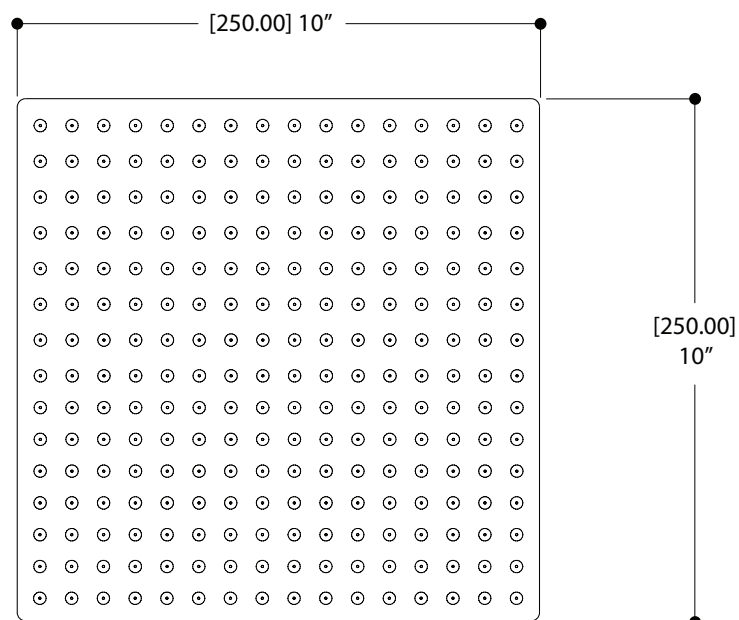

WARRANTY

Residential: Residential: Limited lifetime warranty to original purchaser
commercial: Two years warranty
(Complete warranty available at www.aquabrain.com/warranty)