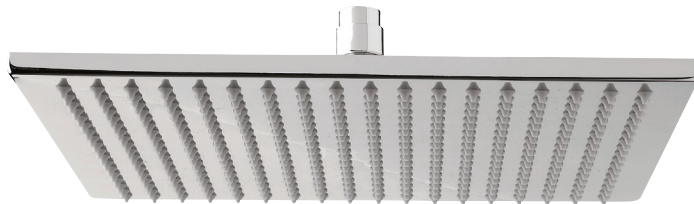

Reversible service check valves with filters and improved stop mechanism

Italian made nickel plated solid brass rough and Vernet thermostatic cartridge

Shut-off valve outlets: connections right, left or both sides simultaneously

FEATURES

Solid brass construction
 Screwless decorative trim
 Thin contemporary style - 4 1/4" x 12" x 1/8"
 Decorative cylinders (x2) for shut-off valve and thermo control
 Diverter cartridge included
 Handles (x2)
 Fits 1/2" thermo valve 12123

4" square ceiling drop

16" square shower arm & flange

FEATURES

Contemporary style
Solid brass construction
Silicone spray nozzles for easy cleaning
1/2" NPT female connection

Flow rate: 2.5 gpm

FINISHES

Standard

FEATURES

Square rail with adjustable sliding hook
 Push button 3 functions: rain, mist, jet
 5' to 6' expandable braided hose

Flow rate: 2.5 gpm
 Height: 31 1/2"

FINISHES

Standard
 Polished chrome (pc)
 Brushed nickel (bn)
 Electro black (ebk)