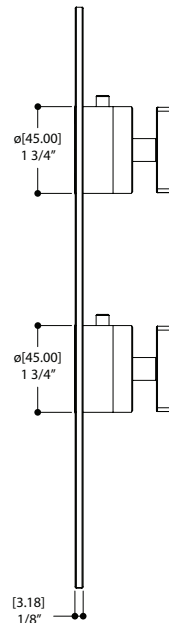

WARRANTY

Residential: Limited lifetime warranty to original purchaser
Commercial: Two years warranty
(Complete warranty available at www.aquabrace.com/warranty)