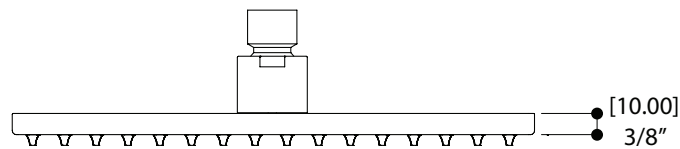

WARRANTY

Residential: Residential: Limited lifetime warranty to original purchaser
commercial: Two years warranty
(Complete warranty available at www.aquabrain.com/warranty)