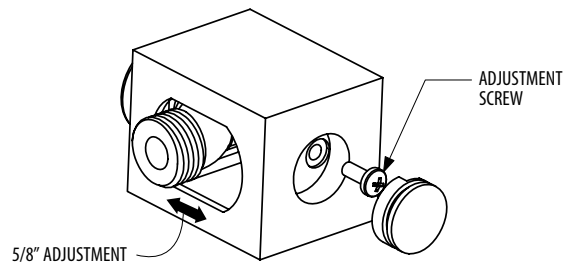

EXPLOSION PARTS

1 FUNCTION

FEATURES

Solid brass construction
 1 function: spinning jets
 1/2" NPT female connection

Flow rate: 1 gpm

FINISHES

Standard
 Polished Chrome (pc)
 Electro Black (ebk)
 Brushed Gold (bgd)