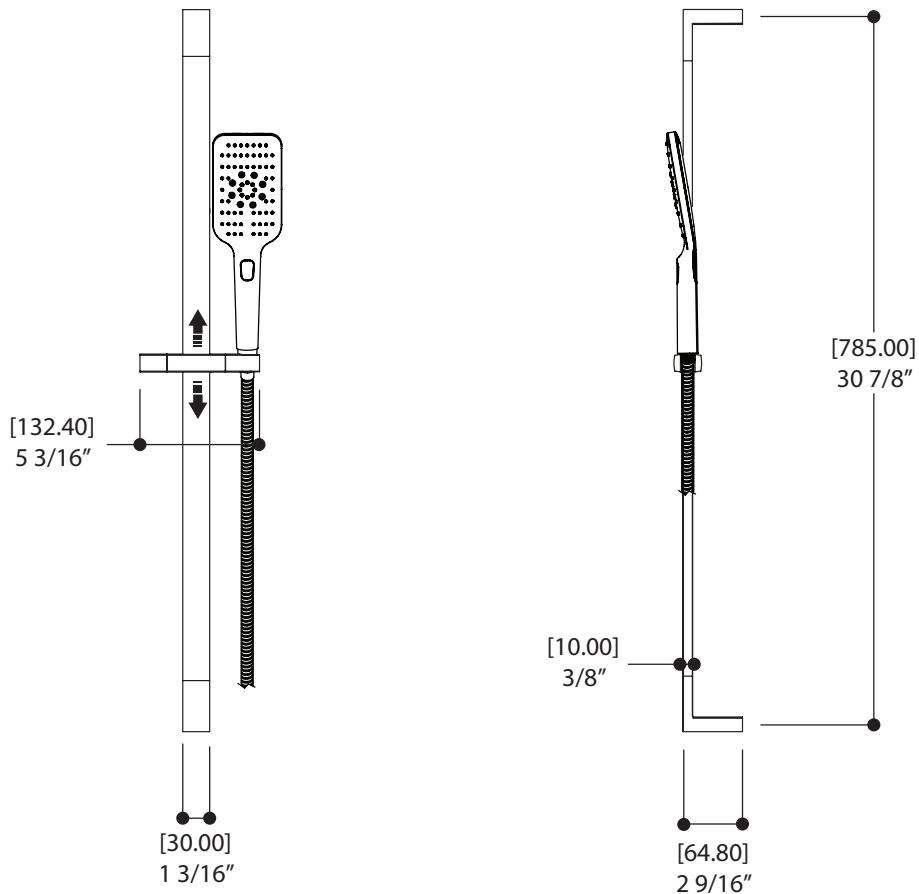

WARRANTY

Residential: Limited lifetime warranty to original purchaser
Commercial: Two years warranty
(Complete warranty available at www.aquabrace.com/warranty)