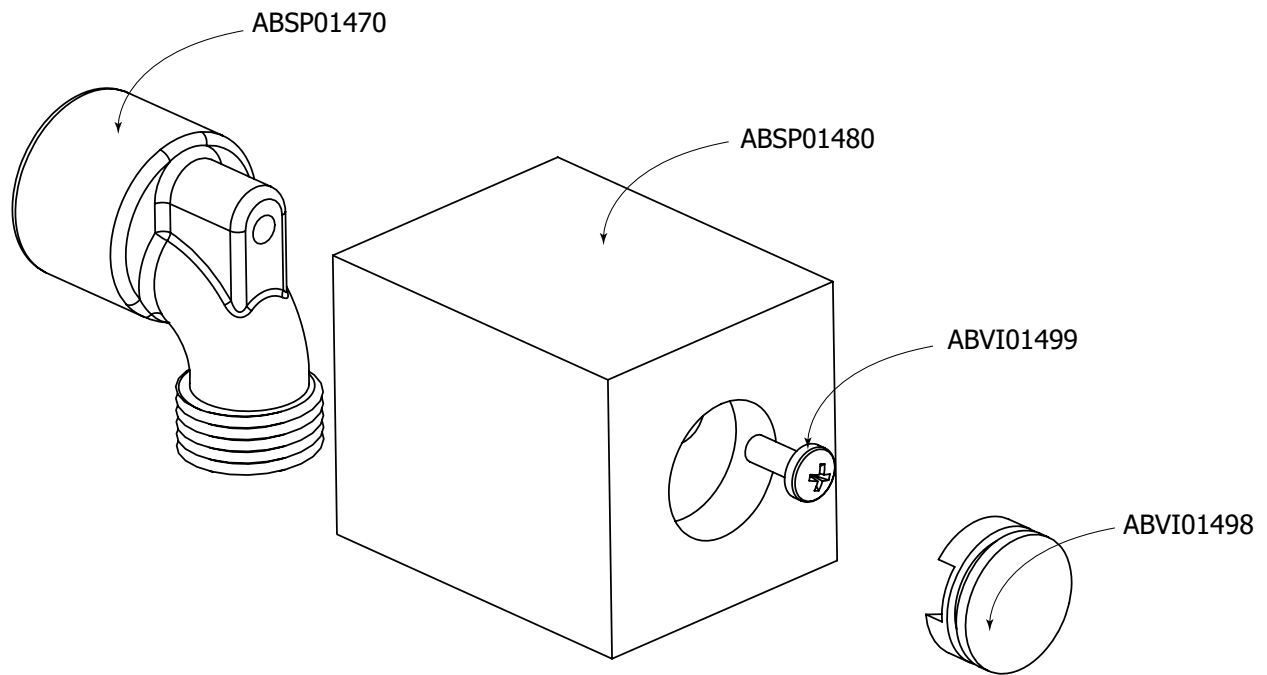

FEATURES

Square rail with adjustable sliding hook
 Push button 3 functions: rain, mist, jet
 5' to 6' expandable braided hose

Flow rate: 2.5 gpm
 Height: 31 1/2"

FINISHES

Standard
 Polished chrome (pc)
 Brushed nickel (bn)
 Electro black (ebk)

EXPLOSION PARTS

1 FUNCTION

FEATURES

Solid brass construction
 1 function: spinning jets
 1/2" NPT female connection

Flow rate: 1 gpm

FINISHES

Standard
 Polished Chrome (pc)
 Electro Black (ebk)
 Brushed Gold (bgd)