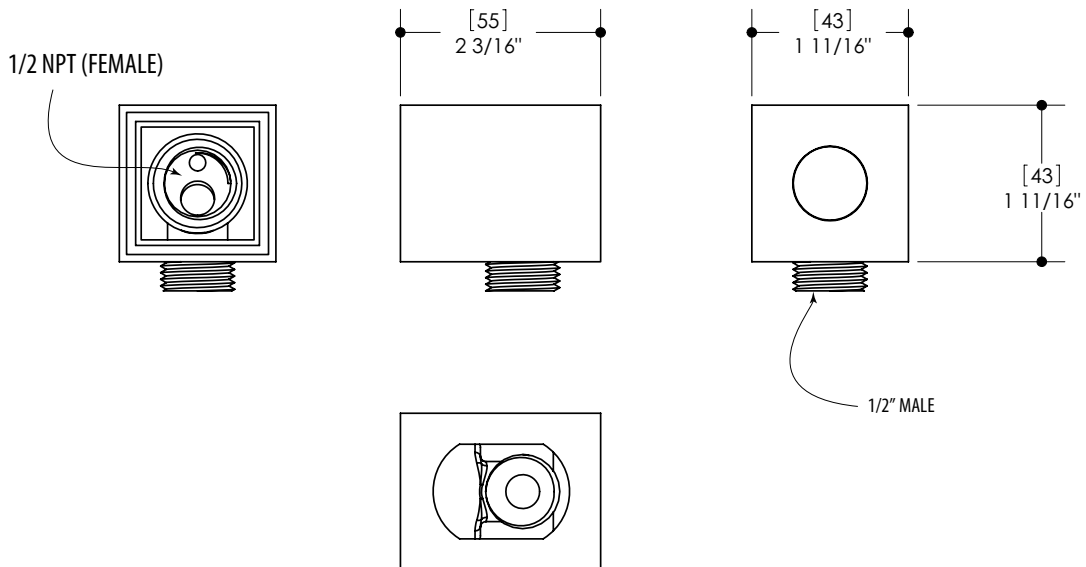

FEATURES

Square rail with adjustable sliding hook
 Push button 3 functions: rain, mist, jet
 5' to 6' expandable braided hose

Flow rate: 2.5 gpm
 Height: 31 1/2"

FINISHES

Standard
 Polished chrome (pc)
 Brushed nickel (bn)
 Electro black (ebk)

EXPLOSION PARTS

1 FUNCTION

FEATURES

Solid brass construction
 1 function: spinning jets
 1/2" NPT female connection

Flow rate: 1 gpm

FINISHES

Standard
 Polished Chrome (pc)
 Electro Black (ebk)
 Brushed Gold (bgd)