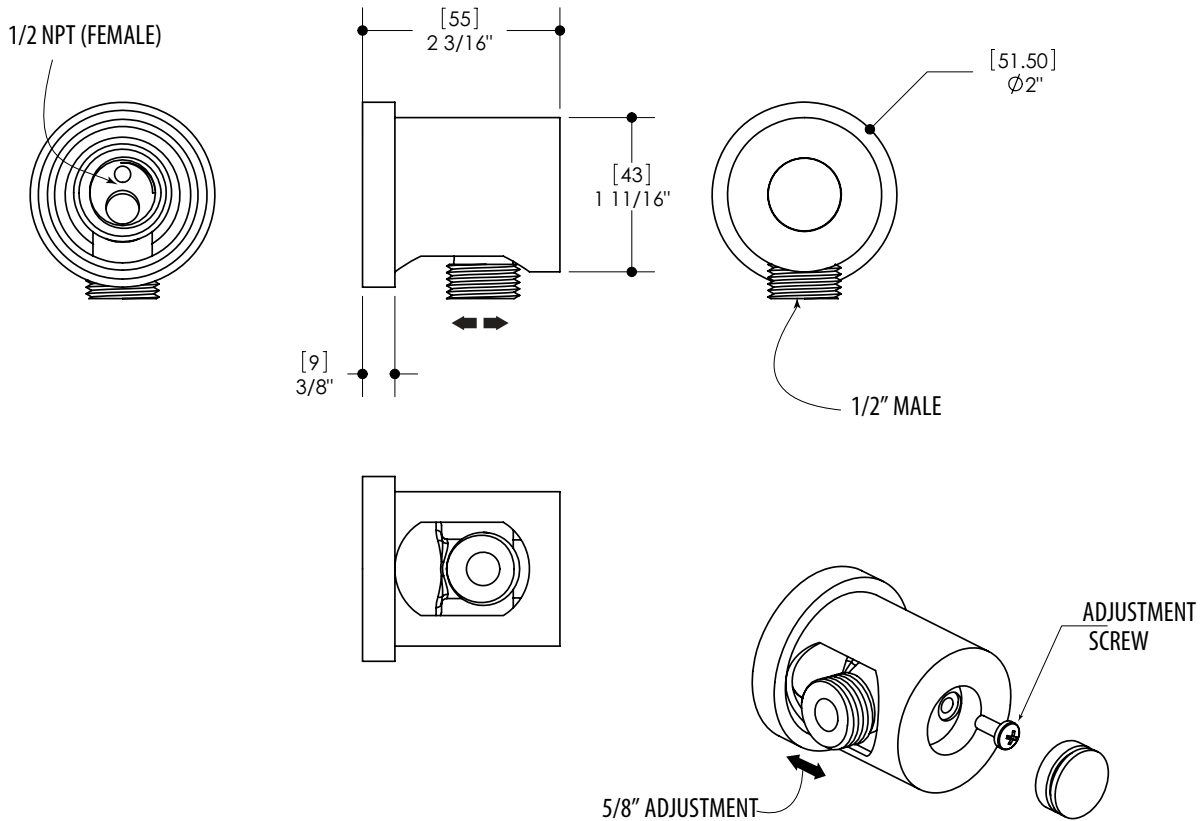

WARRANTY

- Residential: Limited lifetime warranty to original purchaser
- Commercial: Two years warranty
- (Complete warranty available at www.aquabrass.com/warranty)