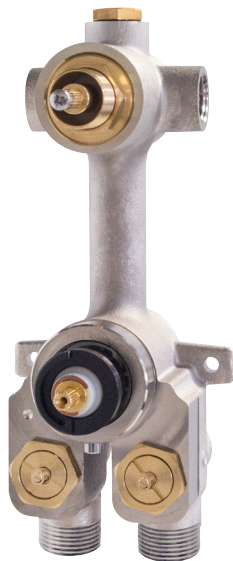

AQUABRASS

Shower Faucet Specifications SF-U-07 / SF-U-07G

FEATURES

High flow thermostat cartridge

Universal inlets for 3/4" and 1/2" connections (built-in female threads for 1/2" connections and male threads for 3/4" connections)

Reversible service check valves with filters and improved stop mechanism

Italian made nickel plated solid brass rough and Vernet thermostatic cartridge

Shut-off valve outlets: connections right, left or both sides simultaneously

Removable NPT plug at the top for an extra independent shut-off valve (#1206) or diverter with stop (#61934) connection

flow rate: 12 gpm at 45 psi

WARRANTY

Residential: Limited lifetime warranty to original purchaser

round

FEATURES

Solid brass construction
Screwless decorative trim
Thin contemporary style - 4 1/4" x 12" x 1/8"
Decorative cylinders (x2) for shut-off valve and thermo control
Diverter cartridge included
Handles (x2)
Fits 1/2" thermo valve 12123