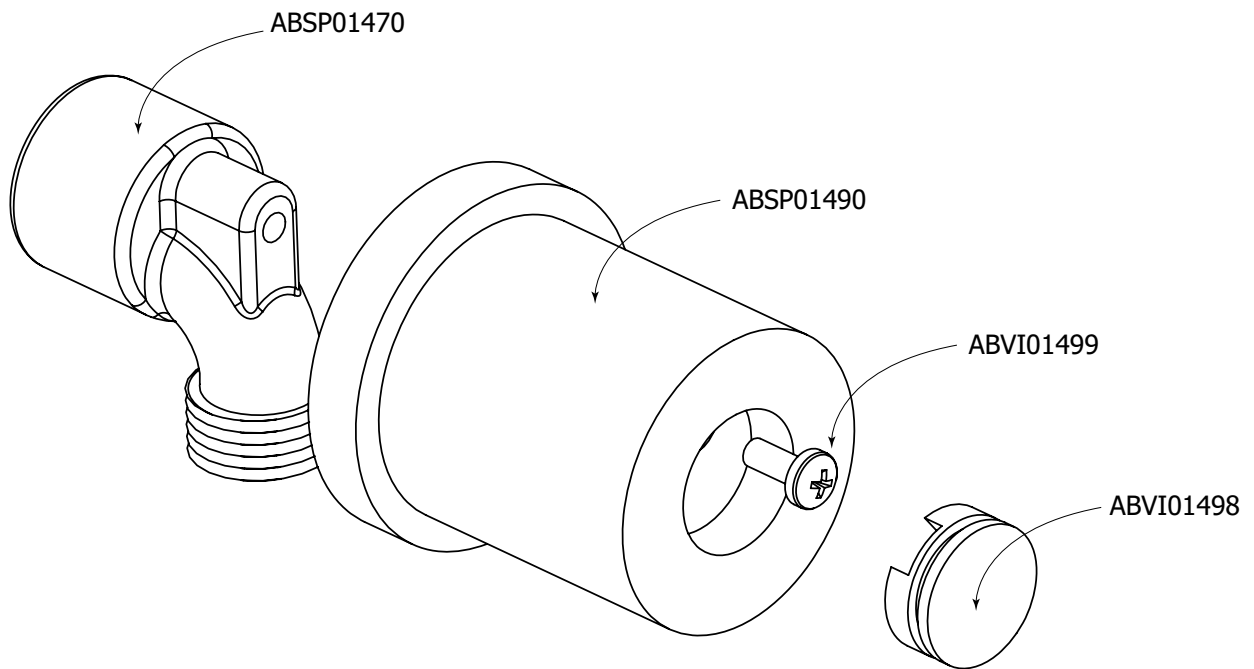

EXPLOSION PARTS