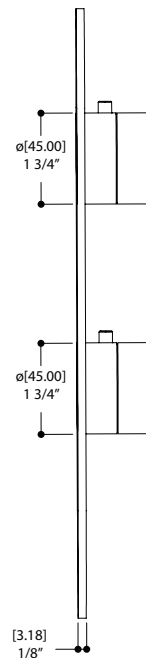

WARRANTY

Residential: Limited lifetime warranty to original purchaser
Commercial: Two years warranty
(Complete warranty available at www.aquabrace.com/warranty)