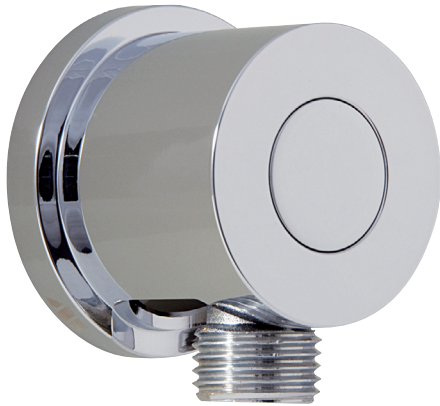

AQUABRASS

Shower Faucet Specifications SF-U-07 / SF-U-07G

FEATURES

High flow thermostat cartridge

Universal inlets for 3/4" and 1/2" connections (built-in female threads for 1/2" connections and male threads for 3/4" connections)

Reversible service check valves with filters and improved stop mechanism

Italian made nickel plated solid brass rough and Vernet thermostatic cartridge

Shut-off valve outlets: connections right, left or both sides simultaneously

Flow rate: 2.5 gpm
 Height: 31 1/2"

FINISHES

Standard
 Polished chrome (pc)
 Brushed nickel (bn)
 Electro black (ebk)

WARRANTY

Residential: Limited lifetime warranty to original purchaser
 Commercial: Two years warranty
 (Complete warranty available at www.aquabrace.com/warranty)

FEATURES

- Thermo insulation body
- 5/8" trim adjustment to elbow installation
- 1/2" NPT female connection

FINISHES

- Standard**
- Polished chrome (pc)
 - Brushed nickel (bn)
- Custom**
- 15 Custom finishes available
 - (ask your local Aquabrass authorized dealer for details)