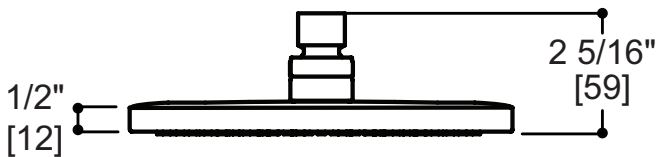

FEATURES

Solid brass construction
Silicone spray nozzles for easy cleaning
water-saving air induction system
1/2" NPT female connection

Flow rate: 2.5 gpm

FINISHES

Standard
Polished Chrome (pc)
Brushed Nickel (bn)
Electro Black (ebk)
Brushed Gold (bgd)

Custom finishes available

WARRANTY

Residential: Residential: Limited lifetime warranty to original purchaser

commercial: Two years warranty

(Complete warranty available at www.aquabrain.com/warranty)