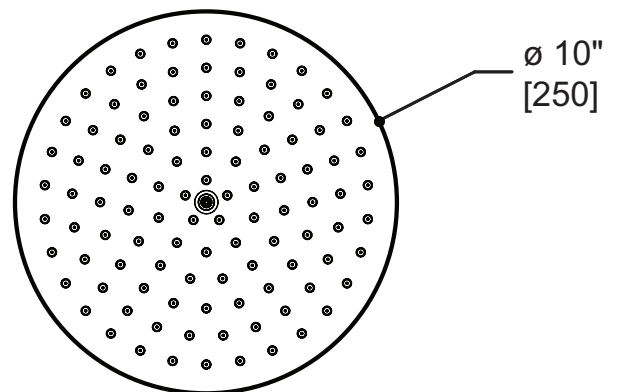

FEATURES

Solid brass construction
Silicone spray nozzles for easy cleaning
water-saving air induction system
1/2" NPT female connection

Flow rate: 2.5 gpm

FINISHES

Standard
Polished Chrome (pc)
Brushed Nickel (bn)
Electro Black (ebk)
Brushed Gold (bgd)

Custom finishes available

WARRANTY

Residential: Residential: Limited lifetime warranty to original purchaser

commercial: Two years warranty

(Complete warranty available at www.aquabrain.com/warranty)