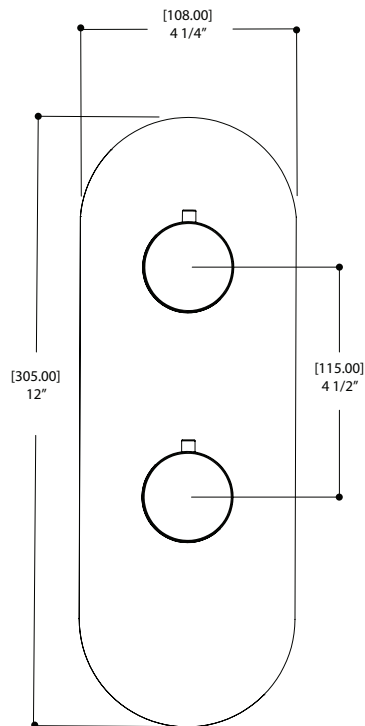

WARRANTY

Residential: Limited lifetime warranty to original purchaser
Commercial: Two years warranty
(Complete warranty available at www.aquabrace.com/warranty)