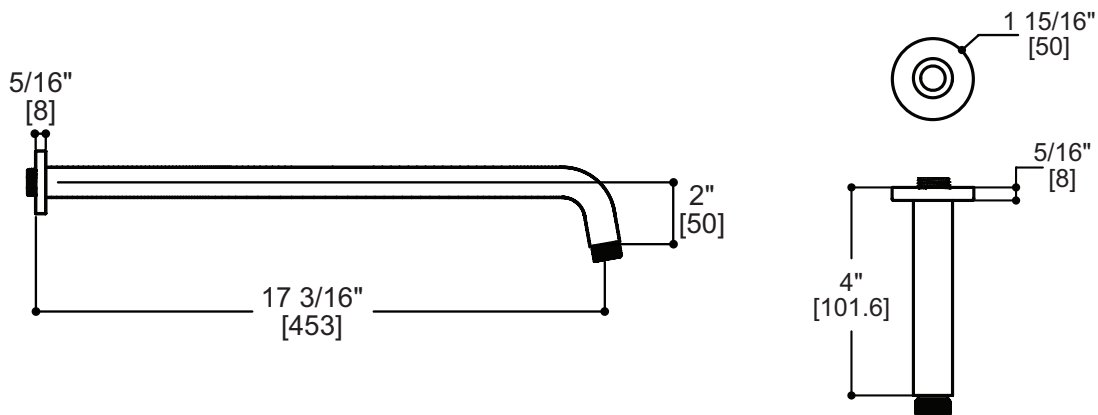

FEATURES

Solid brass construction
1/2" NPT male connection

FINISHES

Standard
Polished Chrome (pc)
Brushed Nickel (bn)

WARRANTY

Residential: Residential: Limited lifetime warranty to original purchaser
commercial: Two years warranty
(Complete warranty available at www.aquabrand.com/warranty)