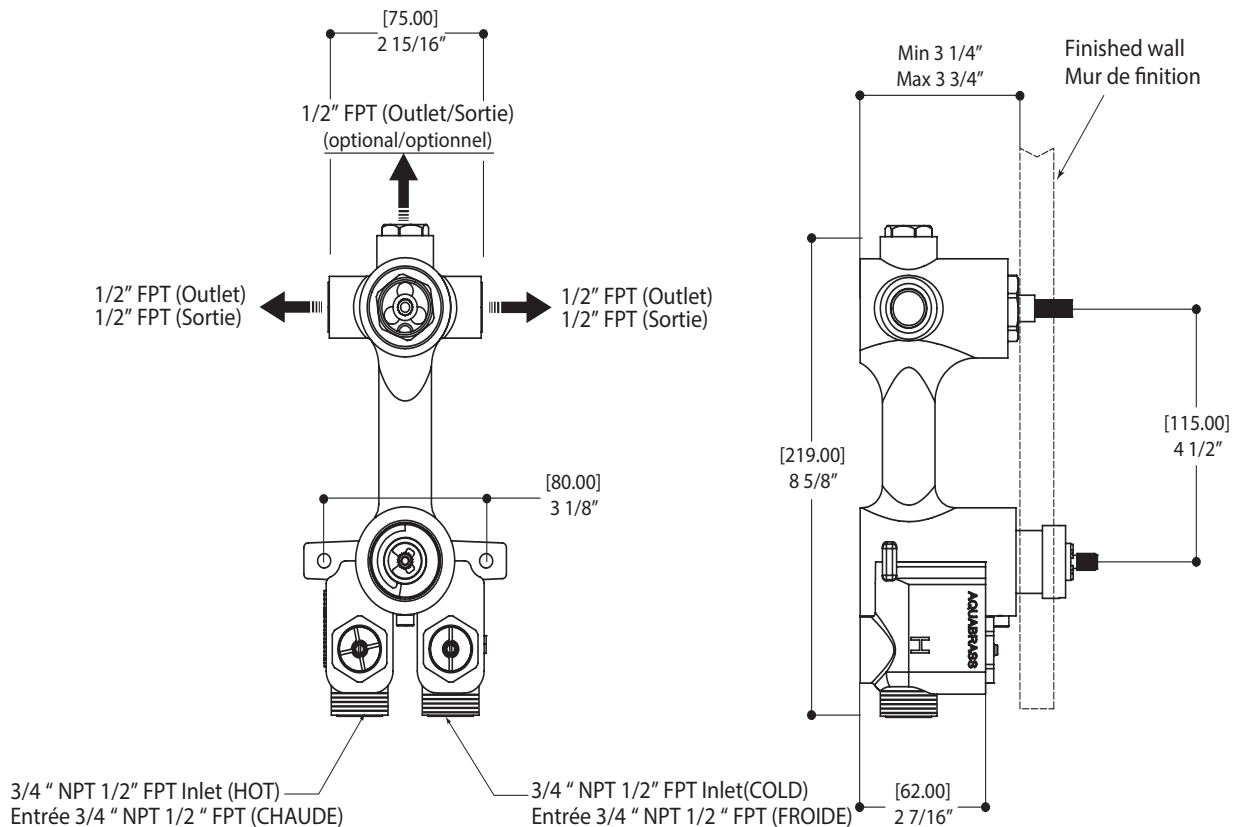

WARRANTY

Residential: Limited lifetime warranty to original purchaser

Commercial: Two years warranty

(Complete warranty available at www.aquabrax.com/warranty)