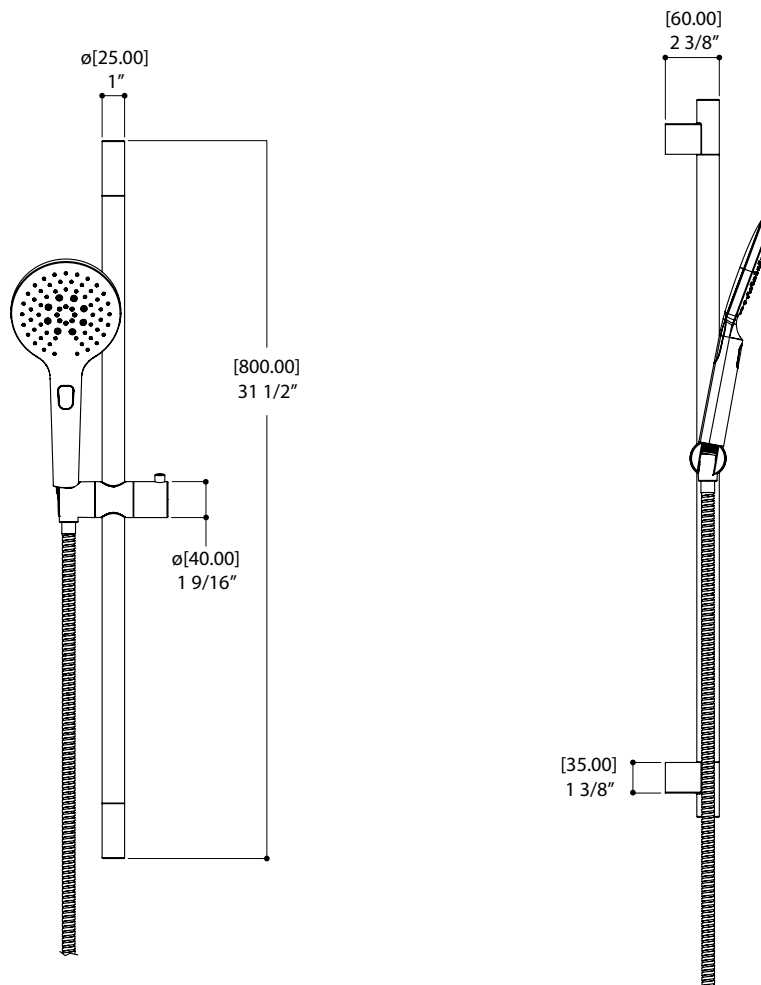

4" round ceiling drop

16" round shower arm & flange

FEATURES

Solid brass construction
Silicone spray nozzles for easy cleaning
water-saving air induction system
1/2" NPT female connection

Flow rate: 2.5 gpm

commercial: Two years warranty

(Complete warranty available at www.aquabrain.com/warranty)

FEATURES

Round rail with adjustable sliding hook
 Push button 3 functions: rain, mist, jet
 5' to 6' expandable braided hose

Flow rate: 2.5 gpm
 Height: 31 1/2"

FINISHES

Standard
 Polished chrome (pc)
 Brushed nickel (bn)
 Electro black (ebk)

WARRANTY

Residential: Limited lifetime warranty to original purchaser
 Commercial: Two years warranty
 (Complete warranty available at www.aquabrace.com/warranty)

FEATURES

- Thermo insulation body
- 5/8" trim adjustment to elbow installation
- 1/2" NPT female connection

FINISHES

- Standard**
- Polished chrome (pc)
 - Brushed nickel (bn)
- Custom**
- 15 Custom finishes available
 - (ask your local Aquabrass authorized dealer for details)