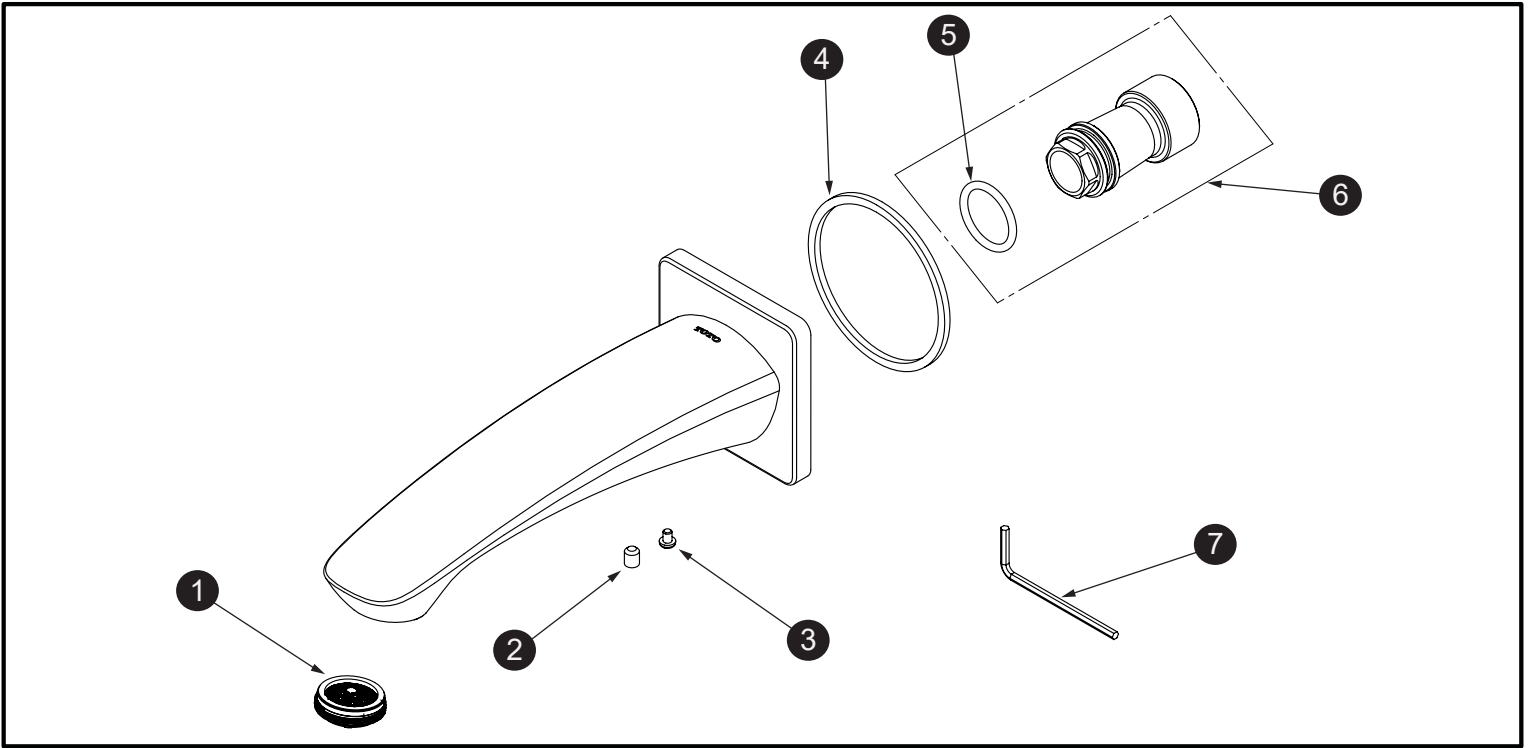

**GM**  
**Tube Spout (Square)**

Item	Part	Description
1	THP5310	Aerator
2	THP5110	Set Screw
3	THP5311	Anti-dropping screw
4	THP5312	Foam
5	THP5313	O-Ring
6	THP5314	Pipe Adapter
7	THP5315	Hex Wrench

LEGEND
\$\$ = Denotes Finish
#CP = Polished Chrome
#BN = Brushed Nickel
#PN = Polished Nickel