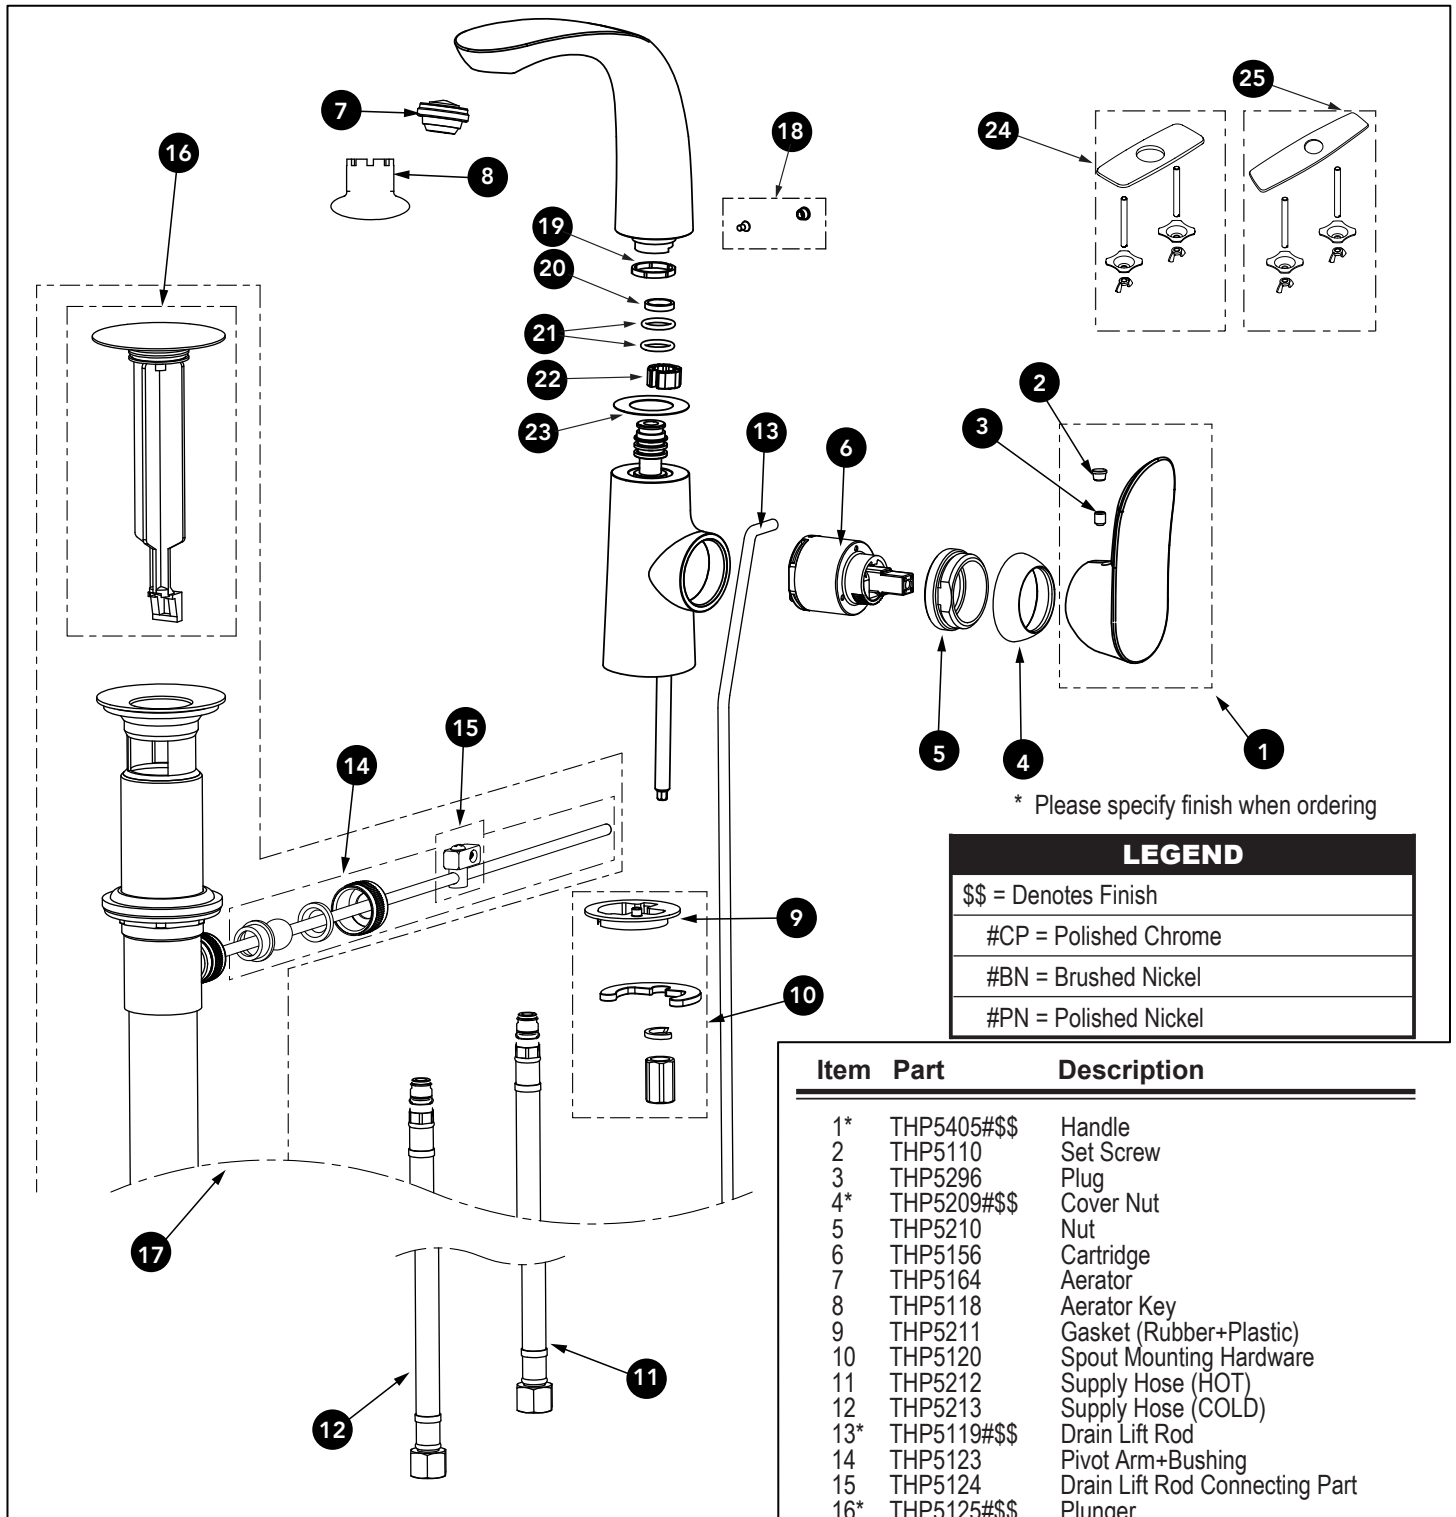

GO Single Handle Lavatory Faucet Side Handle

* Please specify finish when ordering

LEGEND	
\$\$	= Denotes Finish
#CP	= Polished Chrome
#BN	= Brushed Nickel
#PN	= Polished Nickel

Item	Part	Description
1*	THP5405#\$\$	Handle
2	THP5110	Set Screw
3	THP5296	Plug
4*	THP5209#\$\$	Cover Nut
5	THP5210	Nut
6	THP5156	Cartridge
7	THP5164	Aerator
8	THP5118	Aerator Key
9	THP5211	Gasket (Rubber+Plastic)
10	THP5120	Spout Mounting Hardware
11	THP5212	Supply Hose (HOT)
12	THP5213	Supply Hose (COLD)
13*	THP5119#\$\$	Drain Lift Rod
14	THP5123	Pivot Arm+Bushing
15	THP5124	Drain Lift Rod Connecting Part
16*	THP5125#\$\$	Plunger
17*	THP5126#\$\$	Drain Assembly
18	THP5406	Set screw+Plug
19	THP5407	Ring
20	THP5408	Ring
21	THP5409	O-ring (1pc)
22	THP5410	Stopper
23	THP5411	Gasket
24	THP3158#\$\$	Cover Plate - 4"
25	THP3159#\$\$	Cover Plate - 8"