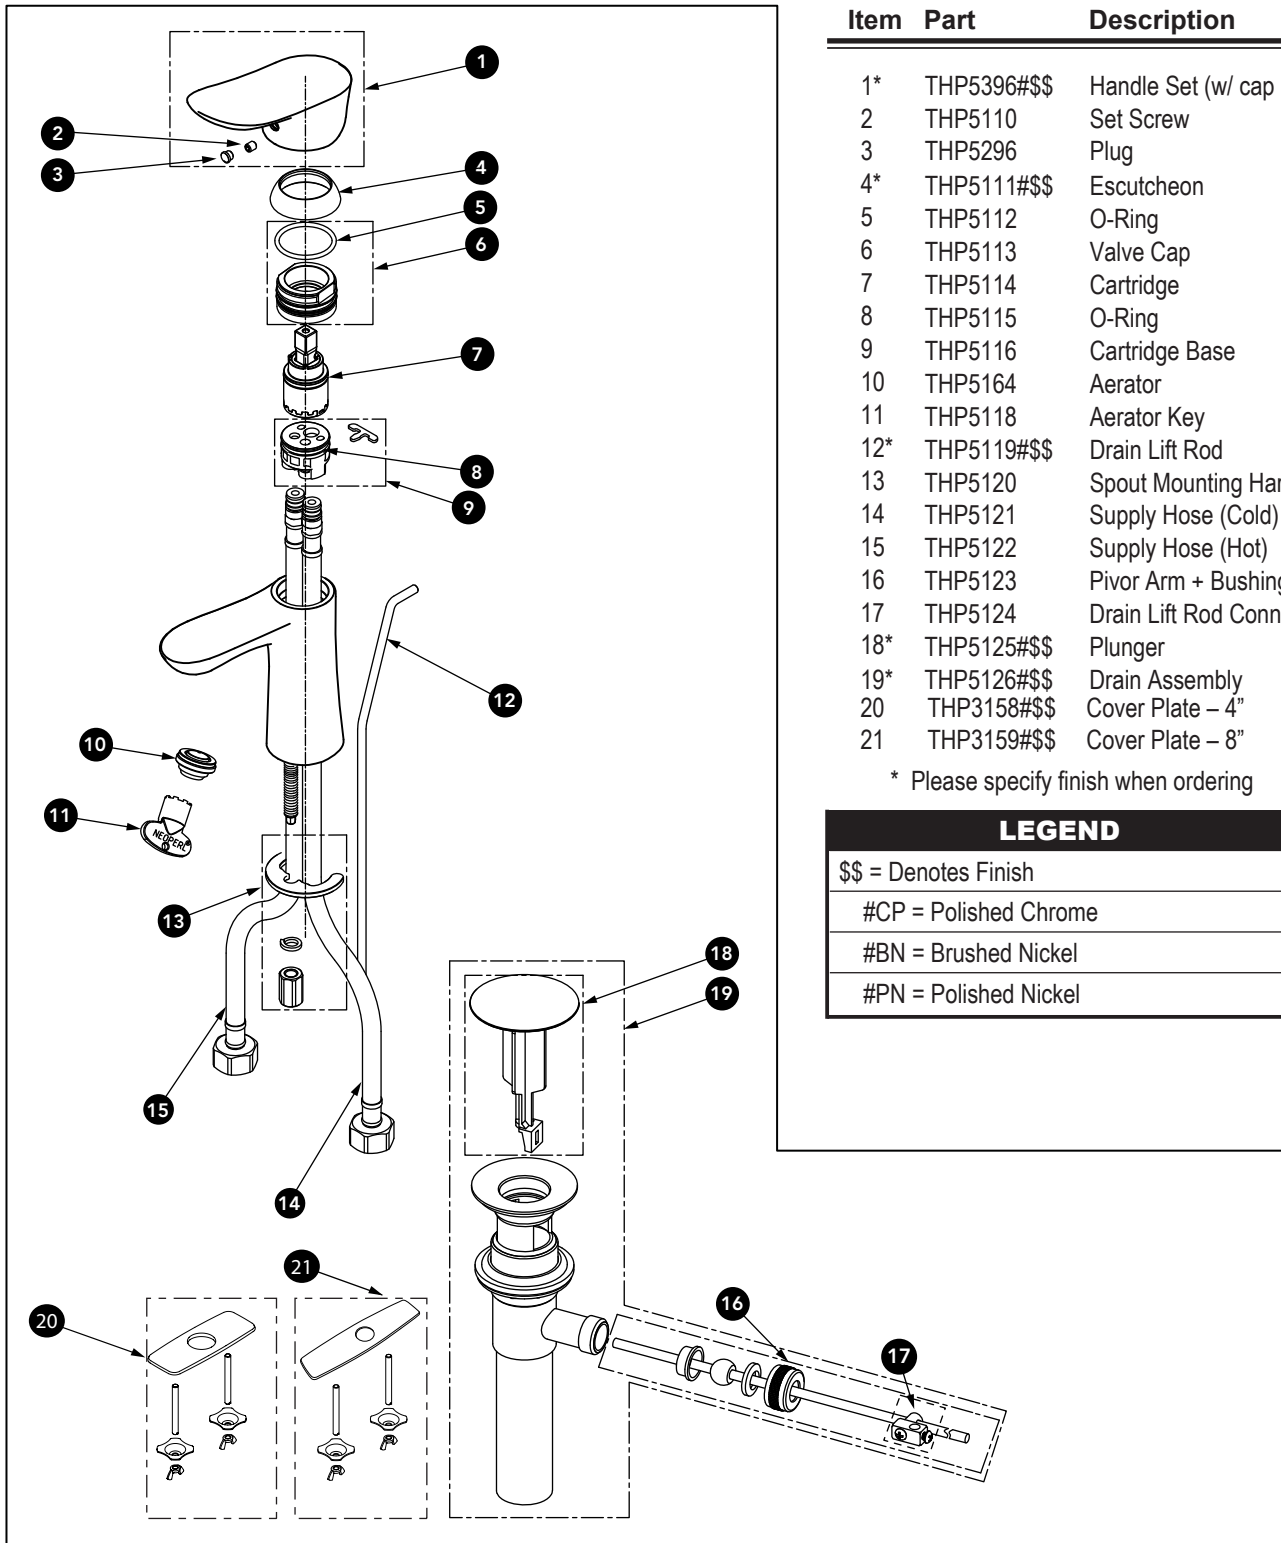

GO Single Handle Lavatory Faucet

Item	Part	Description
1*	THP5396#\$\$	Handle Set (w/ cap & screw)
2	THP5110	Set Screw
3	THP5296	Plug
4*	THP5111#\$\$	Escutcheon
5	THP5112	O-Ring
6	THP5113	Valve Cap
7	THP5114	Cartridge
8	THP5115	O-Ring
9	THP5116	Cartridge Base
10	THP5164	Aerator
11	THP5118	Aerator Key
12*	THP5119#\$\$	Drain Lift Rod
13	THP5120	Spout Mounting Hardware
14	THP5121	Supply Hose (Cold)
15	THP5122	Supply Hose (Hot)
16	THP5123	Pivot Arm + Bushings
17	THP5124	Drain Lift Rod Connecting Part
18*	THP5125#\$\$	Plunger
19*	THP5126#\$\$	Drain Assembly
20	THP3158#\$\$	Cover Plate – 4"
21	THP3159#\$\$	Cover Plate – 8"

* Please specify finish when ordering

LEGEND
\$\$ = Denotes Finish
#CP = Polished Chrome
#BN = Brushed Nickel
#PN = Polished Nickel