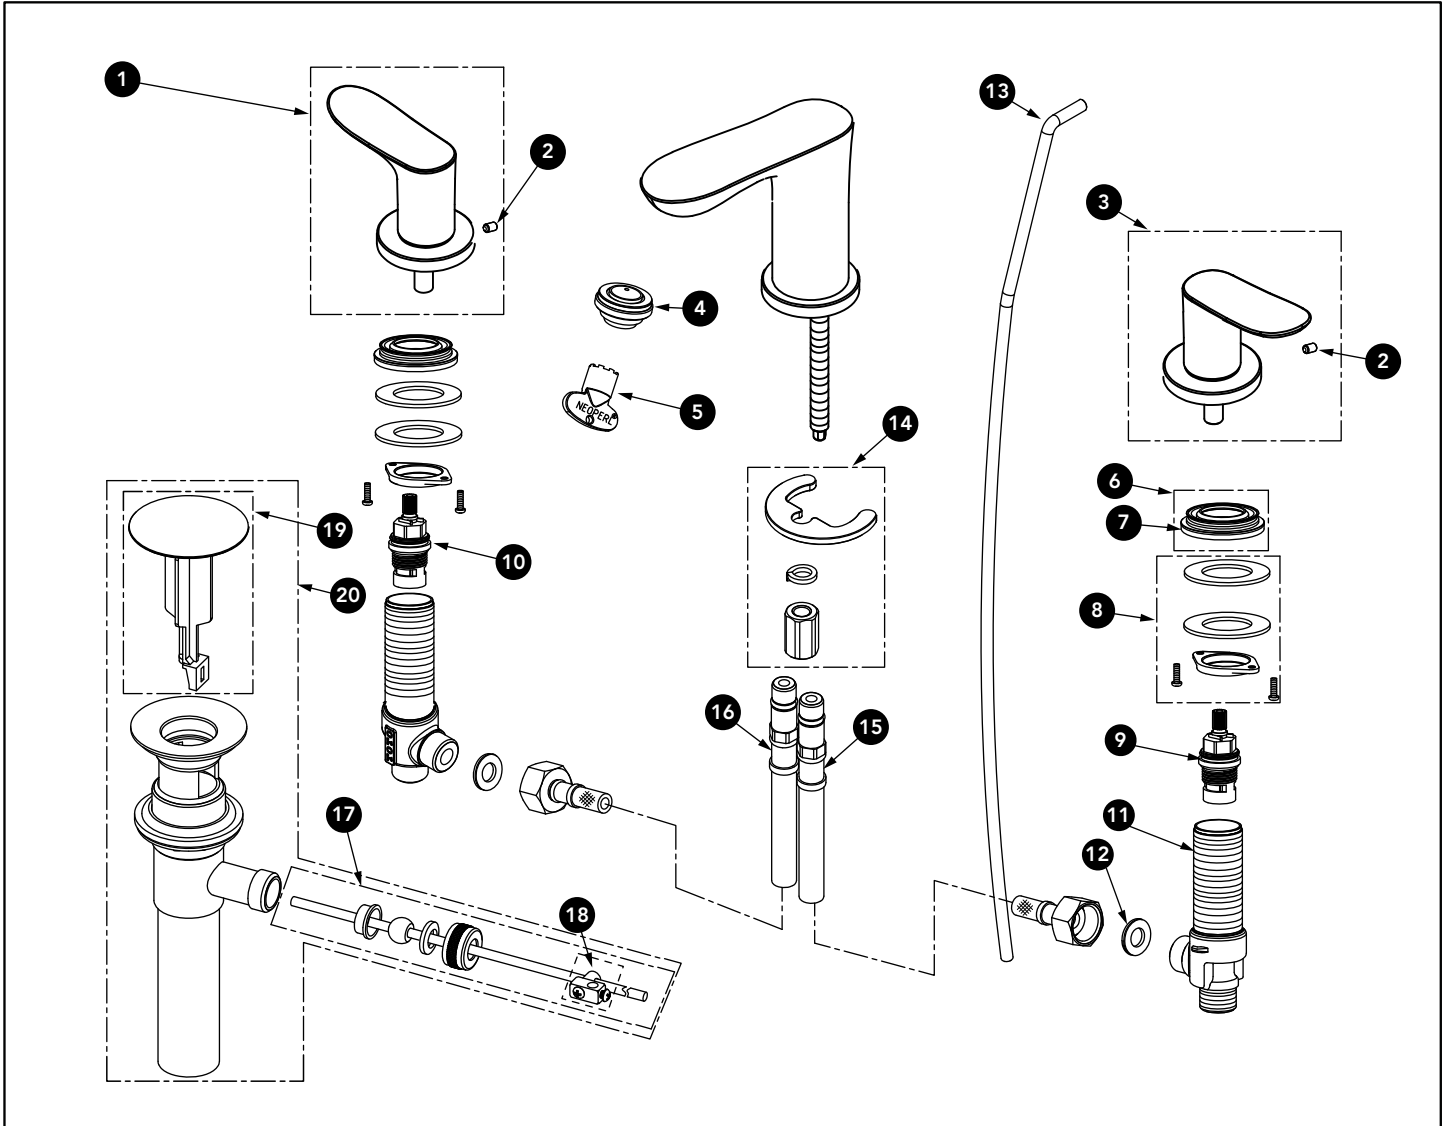

GO Widespread Lavatory Faucet

\* Please specify finish when ordering

Item	Part	Description
1*	THP5397#\$\$	Handle (Hot)
2	THP4365	Set Screw
3*	THP5398#\$\$	Handle (Cold)
4	THP5164	Aerator
5	THP5118	Aerator Key
6	THP5165	Collar
7	THP5166	Foam Gasket
8	THP5167	Rubber Gasket + Metal Washer + Mounting Nut + Mounting Screws
9	THP4416	Cartridge (COLD)
10	THP4417	Cartridge (HOT)
11	THP5170	Valve Body
12	THP5171	Gasket
13*	THP5119#\$\$	Drain Lift Rod
14	THP5120	Spout Mounting Hardware
15	THP5172	Supply Hose (COLD)
16	THP5173	Supply Hose (HOT)
17	THP5123	Pivot Arm+Bushings
18	THP5124	Drain Lift Rod Connecting Part
19*	THP5125#\$\$	Plunger
20*	THP5126#\$\$	Drain Assembly

LEGEND
\$\$ = Denotes Finish
#CP = Polished Chrome
#BN = Brushed Nickel
#PN = Polished Nickel