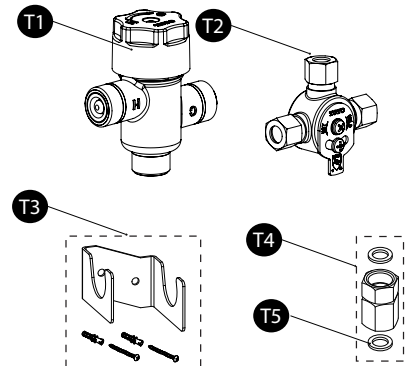

TEL1C* Series

Sensor Faucet, Libella™ Wall-Mount Spout EcoPower® Self Generation System

Product Number	
TEL1C5-D10E#\$\$	TELS1C5#\$\$ (Libella Spout) TELC105R-D10E (Controller)
TEL1C5-C20E#\$\$	TELS1C5#\$\$ (Libella Spout) TELC105R-C20E (Controller)
TEL1C1-D10E#\$\$	TELS1C1#\$\$ (Libella Spout) TELC101R-D10E (Controller)
TEL1C3-D20E#\$\$	TELS1C3#\$\$ (Libella Spout) TELC103R-D20E (Controller)

Item	Part	Description
All Models		
1	THP3181	Bracket, Wall Mount, Libella
2	THP3182	Set Screw
3	THP3183	Anchor (1 pc)
4	THP3184	Screw (1 pc)
5	THP3152	Hose
6	THP3153	Clip (1 pc)
7	THP3155	Sensor
8	THP3174	Aerator housing
9	THP3175	Nut
10	THP3176	Screw (1 pc)
11	THP3178#CP	Cover, nozzle area
12	THP3177	Aerator (1.0 gpm)
	THP3124	Aerator (0.5 gpm)
	THP3311	Aerator (0.35gpm)
13	THP3304#CP	Aerator Kit, (0.35 gpm)
13.1	THP3302	Fastener (0.35gpm)
13.2	THP5100	Gasket
13.3	THP3242	O-Ring
13.4	THP3299#CP	Housing (0.35 gpm)
14	THP3179	Aerator Removal Key (1.0 gpm/0.5 gpm)
	THP3305	Aerator Removal Key (0.35 gpm)
C1	TH559EDV562	Generator for TELC105-D10E, TELC105-C20E
	TH559EDV462	Generator for TELC101-D10E
	THP3275	Generator for TELC103-D20E
C2	THP3132	O-ring (1 pc)