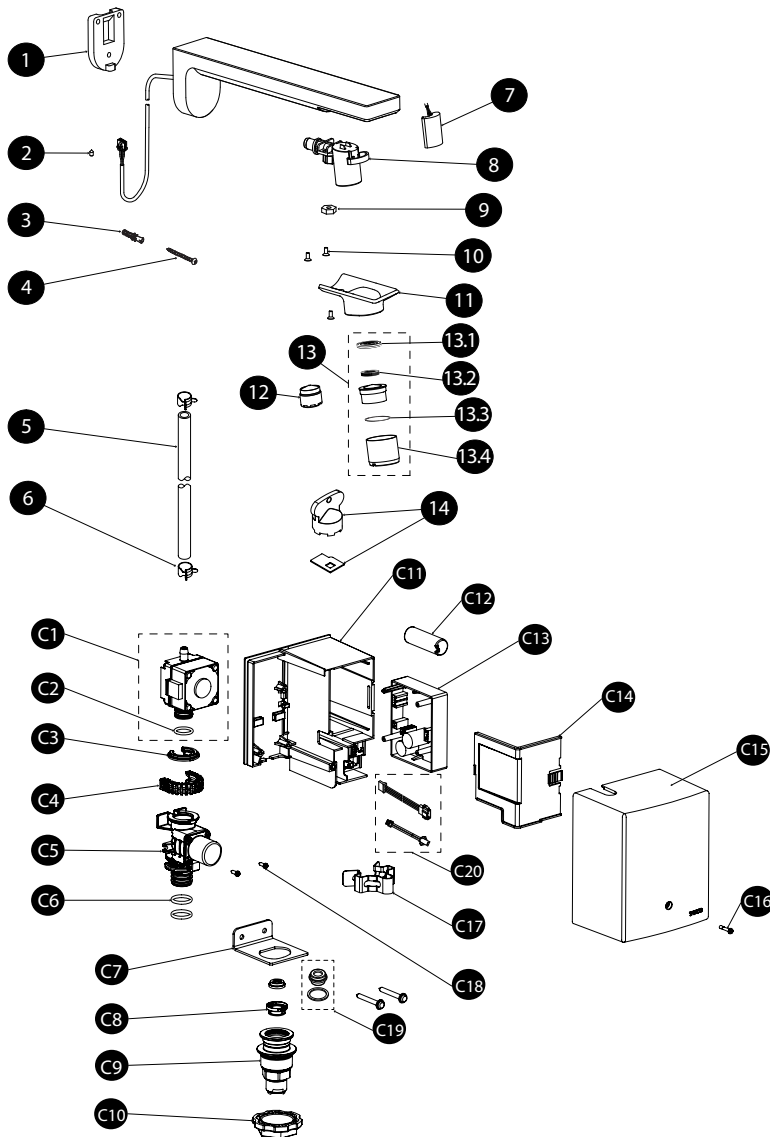

TEL1C* Series

Sensor Faucet, Libella™ Wall-Mount Spout EcoPower® Self Generation System

Product Number	
TEL1C5-D10E#\$\$	TELS1C5#\$\$ (Libella Spout) TELC105R-D10E (Controller)
TEL1C5-C20E#\$\$	TELS1C5#\$\$ (Libella Spout) TELC105R-C20E (Controller)
TEL1C1-D10E#\$\$	TELS1C1#\$\$ (Libella Spout) TELC101R-D10E (Controller)
TEL1C3-D20E#\$\$	TELS1C3#\$\$ (Libella Spout) TELC103R-D20E (Controller)

Item	Part	Description
All Models		
1	THP3181	Bracket, Wall Mount, Libella
2	THP3182	Set Screw
3	THP3183	Anchor (1 pc)
4	THP3184	Screw (1 pc)
5	THP3152	Hose
6	THP3153	Clip (1 pc)
7	THP3155	Sensor
8	THP3174	Aerator housing
9	THP3175	Nut
10	THP3176	Screw (1 pc)
11	THP3178#CP	Cover, nozzle area
12	THP3177	Aerator (1.0 gpm)
	THP3124	Aerator (0.5 gpm)
	THP3311	Aerator (0.35gpm)
13	THP3304#CP	Aerator Kit, (0.35 gpm)
13.1	THP3302	Fastener (0.35gpm)
13.2	THP5100	Gasket
13.3	THP3242	O-Ring
13.4	THP3299#CP	Housing (0.35 gpm)
14	THP3179	Aerator Removal Key (1.0 gpm/0.5 gpm)
	THP3305	Aerator Removal Key (0.35 gpm)
C1	TH559EDV562	Generator for TELC105-D10E, TELC105-C20E
	TH559EDV462	Generator for TELC101-D10E
	THP3275	Generator for TELC103-D20E
C2	THP3132	O-ring (1 pc)