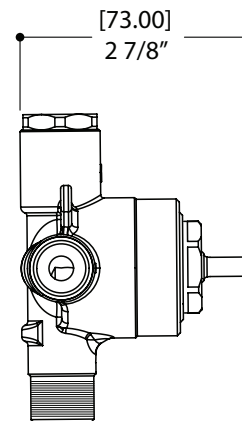

FEATURES

Solid brass
Four water inlets/outlets - NPT/sweat or PEX or Wirsbo
Test cap
Single diverter body for a 2- or 3-way diverter
(shared and non-shared)
Accommodates any wall thickness

Choice of 2-way shared / non-shared 3-way shared /
unshared cartridges with or without stops

Single outlet flow rate: 10gpm (38 L/min at 45PSI)
Combine outlet flow rate: 12gpm (45 L/min at 45PSI)*

WARRANTY

Residential: Limited lifetime warranty to original purchaser
Commercial: Two years warranty
(Complete warranty available at www.aquabress.com/warranty)

CODE & COMPLIANCE