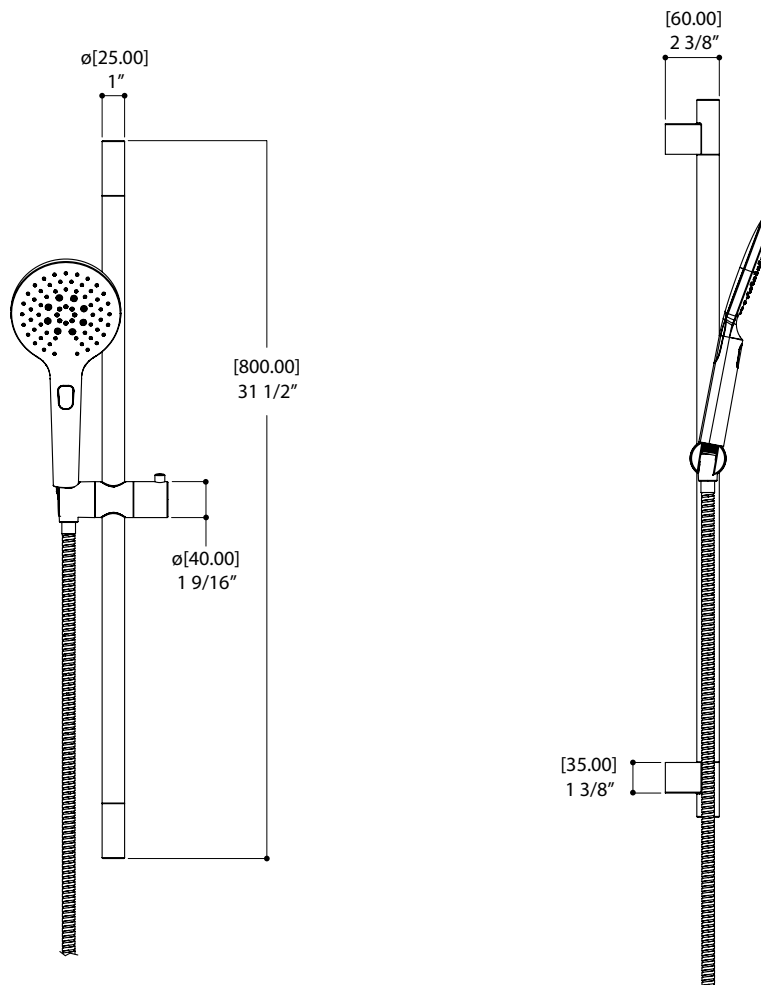

4" round ceiling drop

16" round shower arm & flange

FEATURES

Solid brass construction
Silicone spray nozzles for easy cleaning
water-saving air induction system
1/2" NPT female connection

Flow rate: 2.5 gpm

commercial: Two years warranty

(Complete warranty available at www.aquabrain.com/warranty)

FEATURES

Round rail with adjustable sliding hook
 Push button 3 functions: rain, mist, jet
 5' to 6' expandable braided hose

Flow rate: 2.5 gpm
 Height: 31 1/2"

FINISHES

Standard
 Polished chrome (pc)
 Brushed nickel (bn)
 Electro black (ebk)

WARRANTY

Residential: Limited lifetime warranty to original purchaser
 Commercial: Two years warranty
 (Complete warranty available at www.aquabrace.com/warranty)

AQUABRASS

adjustable waterway 1409

round

FEATURES

Thermo insulation body
5/8" trim adjustment to elbow installation
1/2" NPT female connection

FINISHES

Standard

Polished chrome (pc)
Brushed nickel (bn)