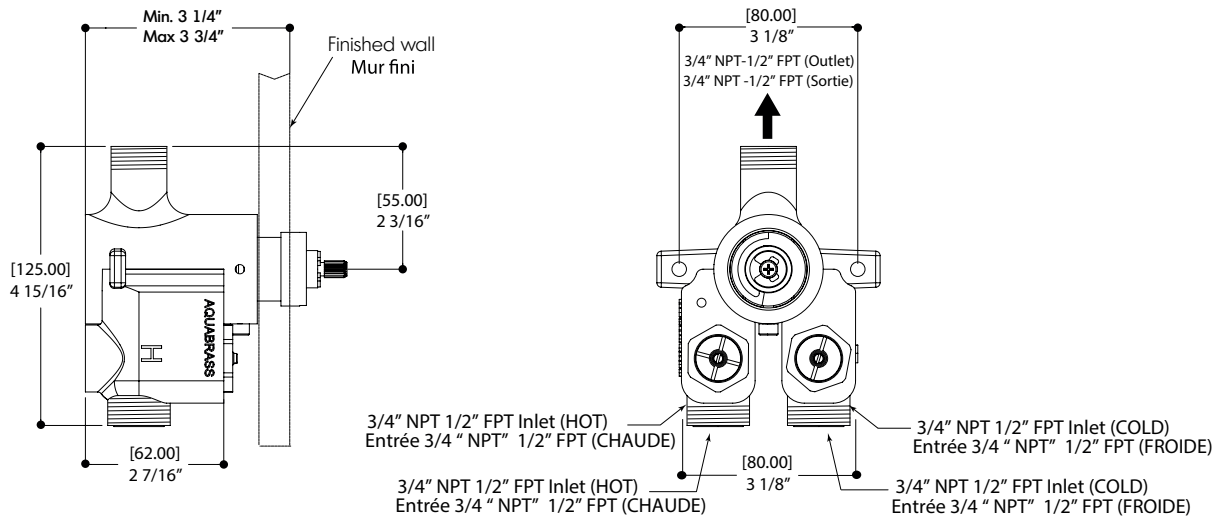

Universal inlets for 3/4" and 1/2" connections (built-in female threads for 1/2" connections and male threads for 3/4" connections)

Reversible service check valves with filters and improved stop mechanism

Commercial: Two years warranty

(Complete warranty available at www.aquabress.com/warranty)

FEATURES

Solid brass construction
 screwless decorative trim
 Thin contemporary style - 4 1/4" x 7 7/8" x 1/8"
 Decorative cylinder (x1) for thermo control included
 Handle included
 Fits 1/2" thermo valve 12000 - 3/4" thermo valve 3000