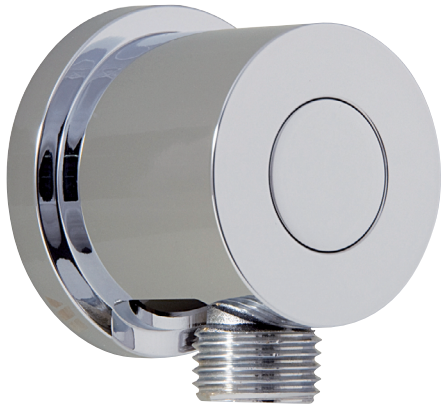

AQUABRASS

Shower Faucet Specifications SF-D-01 / SF-D-01G

FEATURES

Solid brass
 Four water inlets/outlets - NPT/sweat or PEX or Wirsbo
 Test cap
 Single diverter body for a 2- or 3-way diverter
 (shared and non-shared)
 Accommodates any wall thickness

commercial: Two years warranty

(Complete warranty available at www.aquabrain.com/warranty)

FEATURES

Round rail with adjustable sliding hook
 Push button 3 functions: rain, mist, jet
 5' to 6' expandable braided hose

Flow rate: 2.5 gpm
 Height: 31 1/2"

FINISHES

Standard
 Polished chrome (pc)
 Brushed nickel (bn)
 Electro black (ebk)

WARRANTY

Residential: Limited lifetime warranty to original purchaser
 Commercial: Two years warranty
 (Complete warranty available at www.aquabrace.com/warranty)

AQUABRASS

adjustable waterway 1409

round

FEATURES

Thermo insulation body
5/8" trim adjustment to elbow installation
1/2" NPT female connection

FINISHES

Standard

Polished chrome (pc)
Brushed nickel (bn)