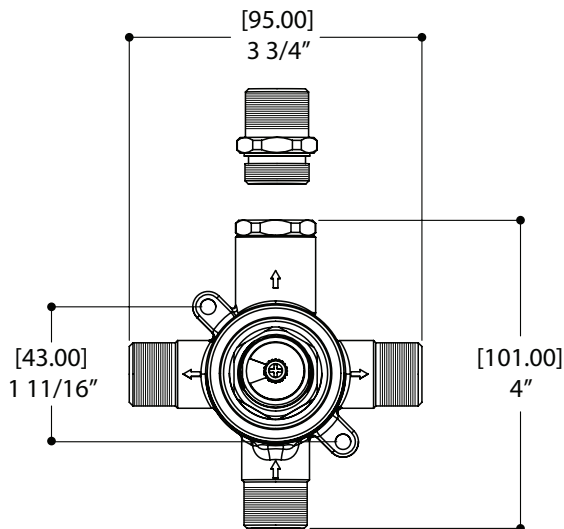

FEATURES

Solid brass
Four water inlets/outlets - NPT/sweat or PEX or Wirsbo
Test cap
Single diverter body for a 2- or 3-way diverter
(shared and non-shared)
Accommodates any wall thickness

Choice of 2-way shared / non-shared 3-way shared /
unshared cartridges with or without stops

Single outlet flow rate: 10gpm (38 L/min at 45PSI)
Combine outlet flow rate: 12gpm (45 L/min at 45PSI)*

WARRANTY

Residential: Limited lifetime warranty to original purchaser
Commercial: Two years warranty
(Complete warranty available at www.aquabress.com/warranty)

CODE & COMPLIANCE