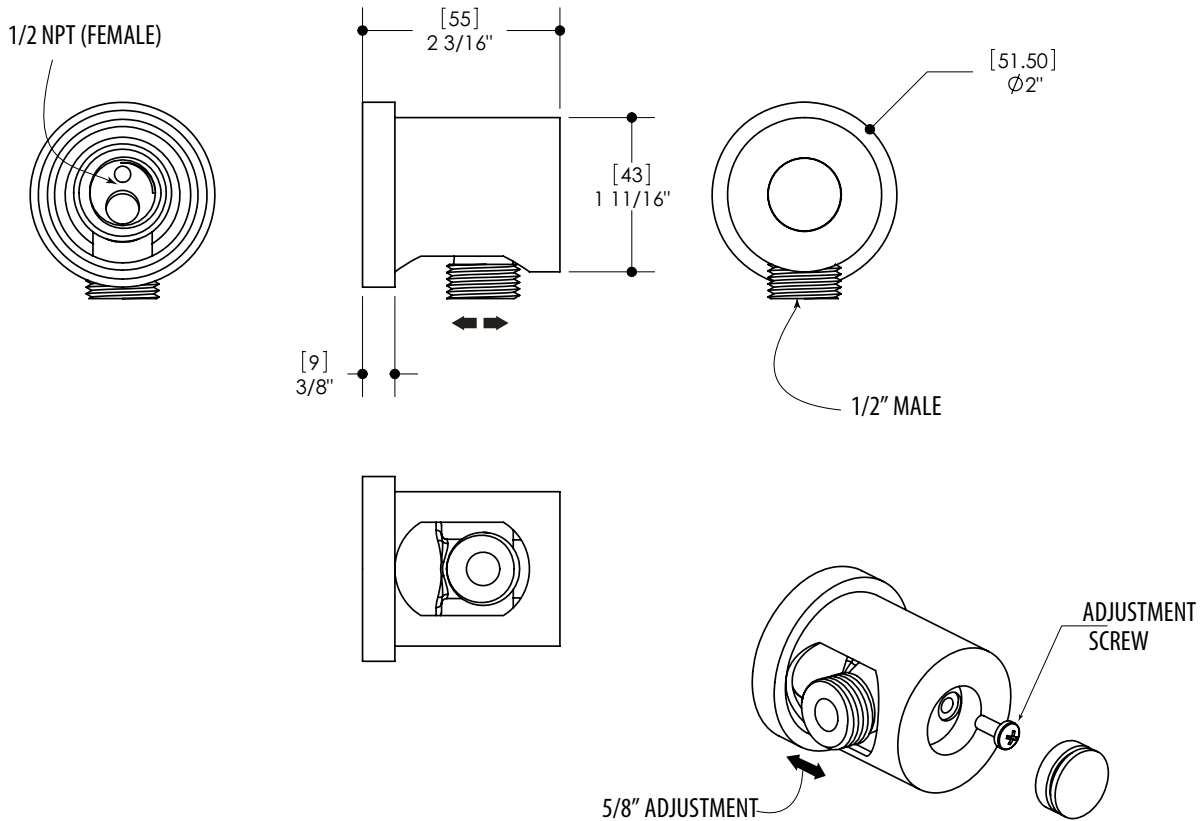

WARRANTY

Residential: Limited lifetime warranty to original purchaser
Commercial: Two years warranty
(Complete warranty available at www.aquabrax.com/warranty)