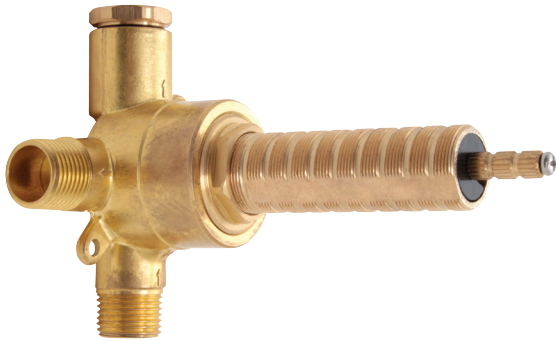

AQUABRASS

Shower Faucet Specifications SF-D-01 / SF-D-01G

FEATURES

Solid brass
 Four water inlets/outlets - NPT/sweat or PEX or Wirsbo
 Test cap
 Single diverter body for a 2- or 3-way diverter
 (shared and non-shared)
 Accommodates any wall thickness

Trim set for independent diverter #61934

2-3 way shared functions and 2-3 way non-shared functions

FEATURES

Solid brass plate
Handle included
Diverter with stop

FINISHES

Standard
Polished chrome (pc)
Brushed nickel (bn)
Electro black (ebk)
Brushed gold (bgd)

Universal inlets for 3/4" and 1/2" connections (built-in female threads for 1/2" connections and male threads for 3/4" connections)

Reversible service check valves with filters and improved stop mechanism

Commercial: Two years warranty

(Complete warranty available at www.aquabress.com/warranty)

FEATURES

Solid brass construction
 screwless decorative trim
 Thin contemporary style - 4 1/4" x 7 7/8" x 1/8"
 Decorative cylinder (x1) for thermo control included
 Handle included
 Fits 1/2" thermo valve 12000 - 3/4" thermo valve 3000