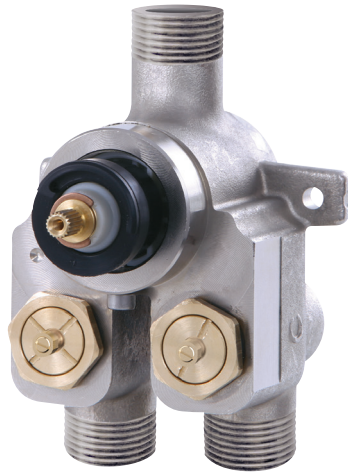

FEATURES

High flow thermostat cartridge

Universal inlets for 3/4" and 1/2" connections (built-in female threads for 1/2" connections and male threads for 3/4" connections)

Reversible service check valves with filters and improved stop mechanism

Italian made nickel plated solid brass rough and Vernet thermostatic cartridge

Requires **#1206** shut-off valve or **#61934** independent diverter

flow rate: 12 gpm at 45 psi

WARRANTY

Residential: Limited lifetime warranty to original purchaser

Commercial: Two years warranty

(Complete warranty available at www.aquabress.com/warranty)