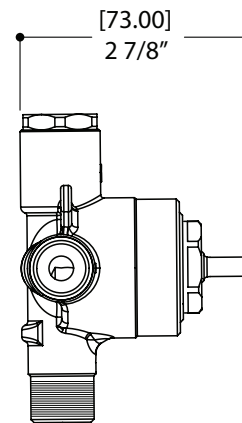

FEATURES

Solid brass
Four water inlets/outlets - NPT/sweat or PEX or Wirsbo
Test cap
Single diverter body for a 2- or 3-way diverter
(shared and non-shared)
Accomodates any wall thickness

Choice of 2-way shared / non-shared 3-way shared /
unshared cartridges with or without stops

Single outlet flow rate: 10gpm (38 L/min at 45PSI)
Combine outlet flow rate: 12gpm (45 L/min at 45PSI)*

WARRANTY

Residential: Limited lifetime warranty to original purchaser
Commercial: Two years warranty
(Complete warranty available at www.aquabraxs.com/warranty)

CODE & COMPLIANCE