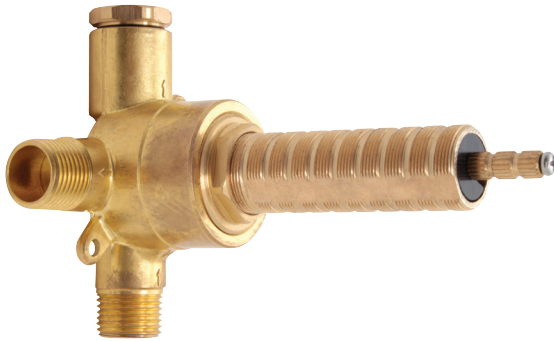

AQUABRASS

Shower Faucet Specifications SF-D-06 / SF-D-06G

FEATURES

Solid brass
 Four water inlets/outlets - NPT/sweat or PEX or Wirsbo
 Test cap
 Single diverter body for a 2- or 3-way diverter
 (shared and non-shared)
 Accomodates any wall thickness

Trim set for independent diverter #61934

2-3 way shared functions and 2-3 way non-shared functions

FEATURES

Solid brass plate
Handle included
Diverter with stop

FINISHES

Standard
Polished chrome (pc)
Brushed nickel (bn)
Electro black (ebk)
Brushed gold (bgd)

Commercial: Two years warranty

(Complete warranty available at www.aquabress.com/warranty)

FEATURES

Solid brass construction
 screwless decorative trim
 Thin contemporary style - 4 1/4" x 7 7/8" x 1/8"
 Decorative cylinder (x1) for thermo control included
 Handle included
 Fits 1/2" thermo valve 12000 - 3/4" thermo valve 3000

AQUABRASS

handshower set N3745

square handshower set with braided hose

1 FUNCTION

FEATURES

Single function handshower
Solid brass waterway with hook
5' to 6' expandable braided hose
1/2" NPT female connection