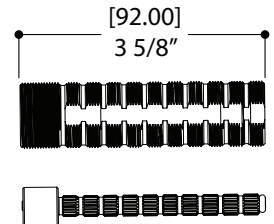

FEATURES

Solid brass
Four water inlets/outlets - NPT/sweat or PEX or Wirsbo
Test cap
Single diverter body for a 2- or 3-way diverter
(shared and non-shared)
Accomodates any wall thickness

Choice of 2-way shared / non-shared 3-way shared /
unshared cartridges with or without stops

Single outlet flow rate: 10gpm (38 L/min at 45PSI)
Combine outlet flow rate: 12gpm (45 L/min at 45PSI)*

WARRANTY

Residential: Limited lifetime warranty to original purchaser
Commercial: Two years warranty
(Complete warranty available at www.aquabraxs.com/warranty)

CODE & COMPLIANCE