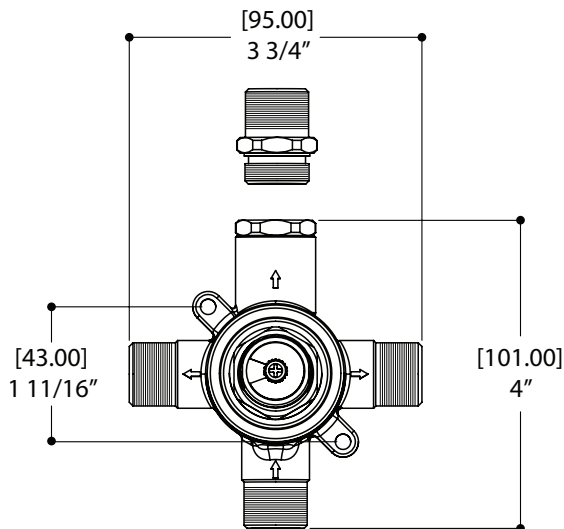

FEATURES

Solid brass
Four water inlets/outlets - NPT/sweat or PEX or Wirsbo
Test cap
Single diverter body for a 2- or 3-way diverter
(shared and non-shared)
Accomodates any wall thickness

Choice of 2-way shared / non-shared 3-way shared /
unshared cartridges with or without stops

Single outlet flow rate: 10gpm (38 L/min at 45PSI)
Combine outlet flow rate: 12gpm (45 L/min at 45PSI)*

WARRANTY

Residential: Limited lifetime warranty to original purchaser
Commercial: Two years warranty
(Complete warranty available at www.aquabraxs.com/warranty)

CODE & COMPLIANCE