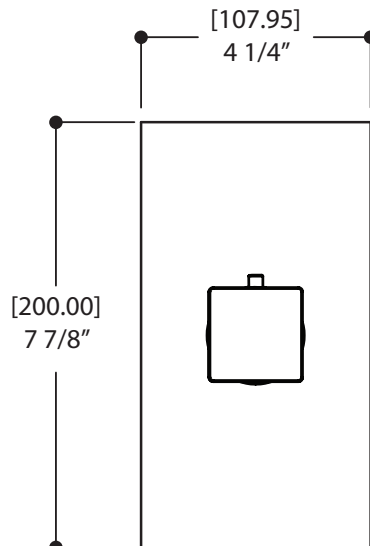

WARRANTY

Residential: Limited lifetime warranty to original purchaser
Commercial: Two years warranty
(Complete warranty available at www.aquabrace.com/warranty)