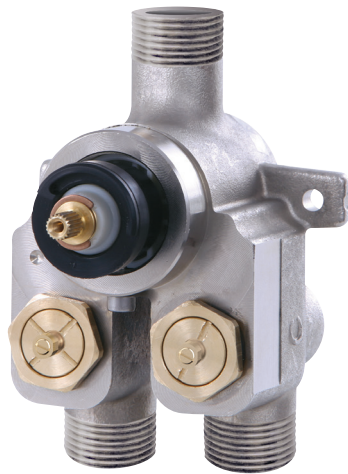

FEATURES

High flow thermostat cartridge

Universal inlets for 3/4" and 1/2" connections (built-in female threads for 1/2" connections and male threads for 3/4" connections)

Reversible service check valves with filters and improved stop mechanism

Italian made nickel plated solid brass rough and Vernet thermostatic cartridge

Requires **#1206** shut-off valve or **#61934** independent diverter

flow rate: 12 gpm at 45 psi

WARRANTY

Residential: Limited lifetime warranty to original purchaser

Commercial: Two years warranty

(Complete warranty available at www.aquabress.com/warranty)