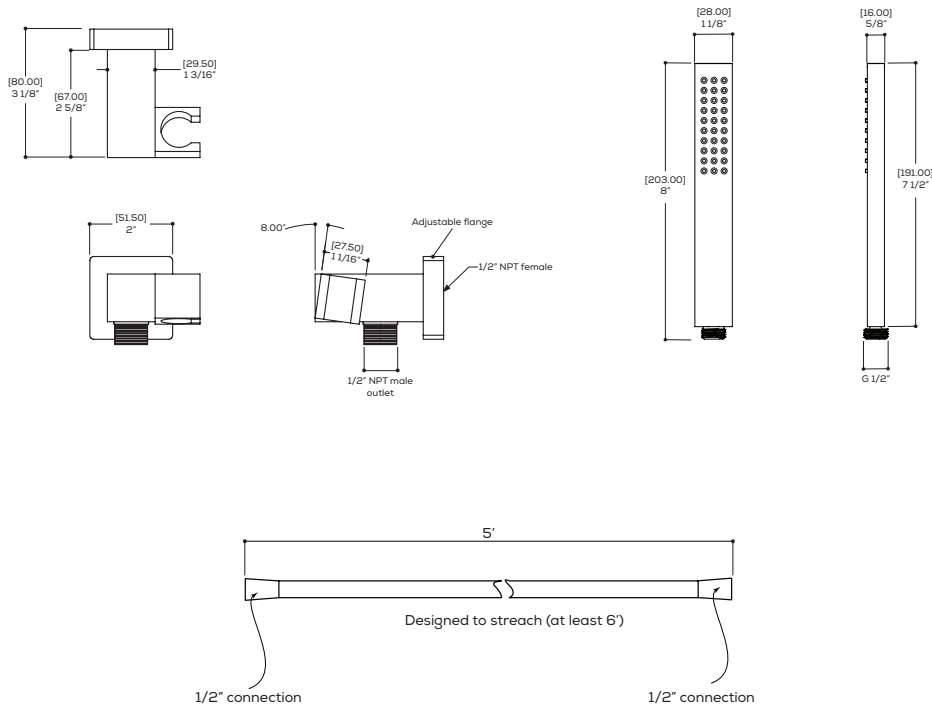

Aquabress cannot be held responsible for any technical or typographical errors or omissions contained within this document and reserves the right to make changes without prior notice.

Last revision: 11/10/2019

aquabress.com