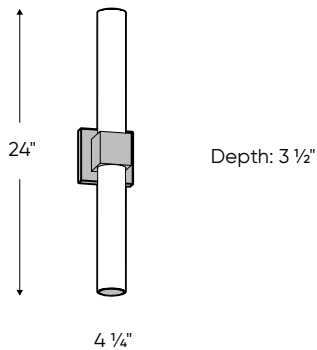

Model	Size	Watts	Delivered lumens	LED lumens	CRI	Color °T	Voltage
LEDVAN002-CC-24	24"	24 W	1300 lm	2000 lm	80	2700, 3000, 3500, 4000, 5000 K	120 V
LEDVAN002-CC-36	36"	32 W	1900 lm	2500 lm	80	2700, 3000, 3500, 4000, 5000 K	120 V

Specifications

Over 50,000 hours of service life
Warm white light output
Round frosted glass lens
ADA compliant
Low power consumption
Superior color consistency
Integrated dimmable direct AC LED technology

Switch-selectable CCT: 2700 K/3000 K/3500 K/4000 K/5000 K in canopy
Suitable for damp locations
Refer to website for dimmer compatibility
5-year warranty

Finish

- **CH** Chrome
- **SN** Satin Nickel

Order example

LEDVAN002-CC-36CH
LEDVAN002-CC-36 36" round lens vanity fixture in a chrome finish

Note

Other Color °T and Finishes available, but may require MOQ's and longer lead times. Please contact your DALs representative for more information.

LEDVAN002-CC-24