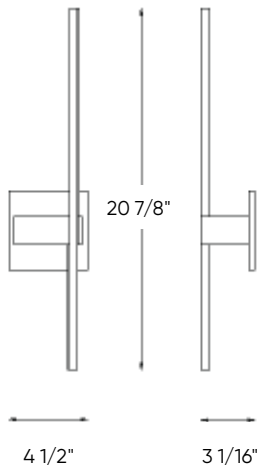

Model	Size	Watts	Delivered lumens	CRI	Color °T	Voltage
STK21	21"	7 W	400 lm	90	3000 K	120 V
STK37	37"	13 W	840 lm	90	3000 K	120 V

Specifications

- Over 50,000 hours of service life
- Warm white light output
- Low power consumption
- Superior color consistency
- Integrated dimmable driver
- ADA compliant
- Compatible with TRIAC and ELV dimmers
- Suitable for wet locations
- Refer to website for dimmer compatibility
- 5-year warranty

Finish

- **BK** Black
- **WH** White

Order example

STK21-3K-WH
Dimmable STK21-3K 21" slim wall mount
in a white finish

Note

Other Color °T and Finishes available, but may require MOQ's and longer lead times. Please contact your DALs representative for more information.

STK21