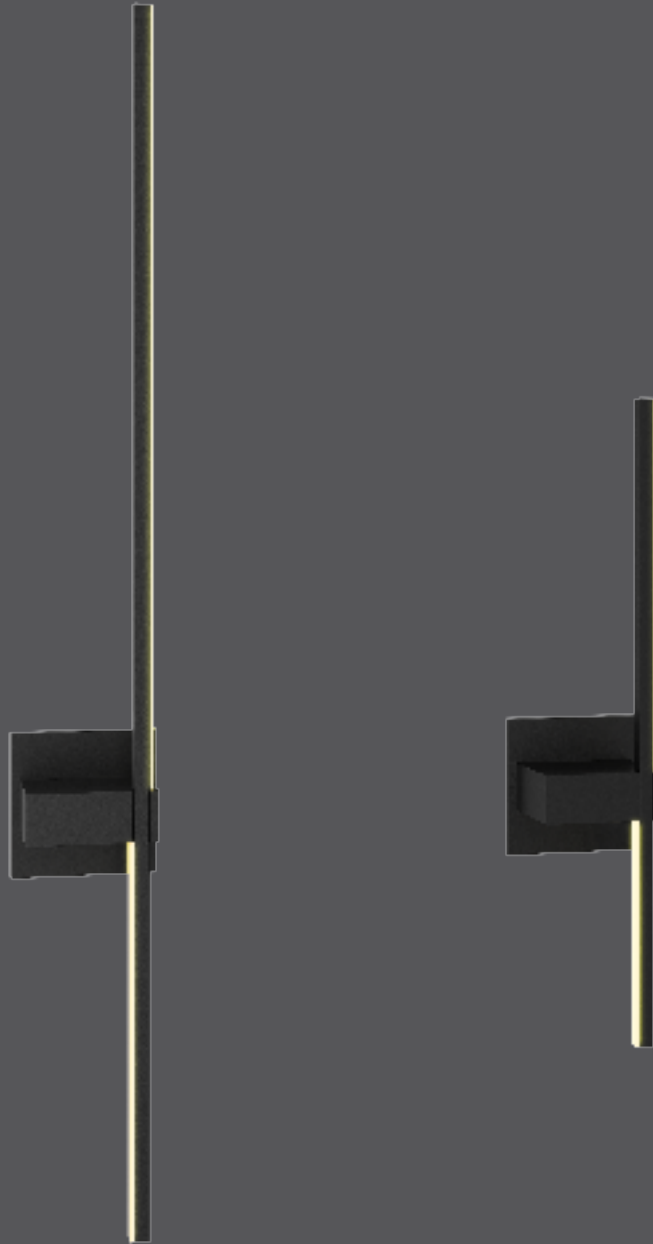

Slim wall mount

This unique design will provide a beautiful light pattern on your walls. From hallways to bedrooms, this sconce will blend perfectly with your decor.

Model	Size	Watts	Delivered lumens	CRI	Color °T	Voltage
STK21	21"	7 W	400 lm	90	3000 K	120 V
STK37	37"	13 W	840 lm	90	3000 K	120 V

Specifications

- Over 50,000 hours of service life
- Warm white light output
- Low power consumption
- Superior color consistency
- Integrated dimmable driver
- ADA compliant
- Compatible with TRIAC and ELV dimmers
- Suitable for wet locations
- Refer to website for dimmer compatibility
- 5-year warranty

Finish

- **BK** Black
- **WH** White

Order example

STK21-3K-WH
Dimmable STK21-3K 21" slim wall mount
in a white finish

Note

Other Color °T and Finishes available, but may require MOQ's and longer lead times. Please contact your DALs representative for more information.