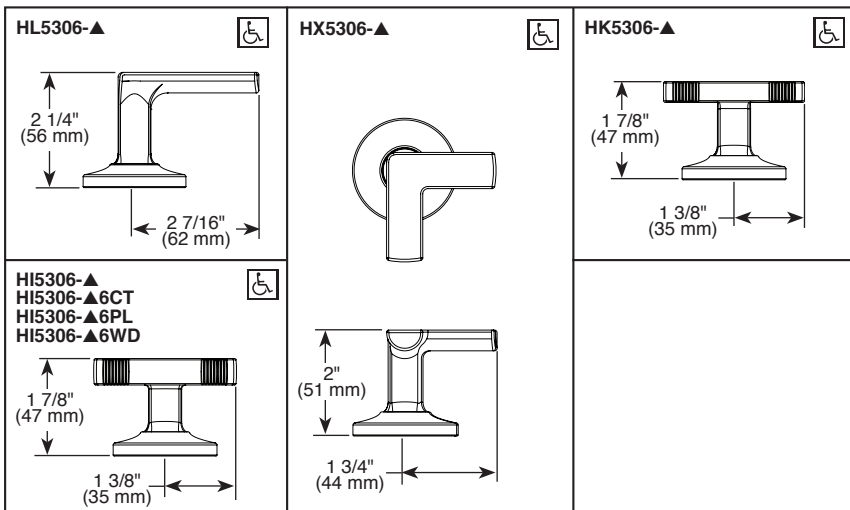

COMPLIES WITH:

- ASME A112.18.1 / CSA B125.1
- Indicates compliance to ICC/ANSI A117.1
- EPA WaterSense®