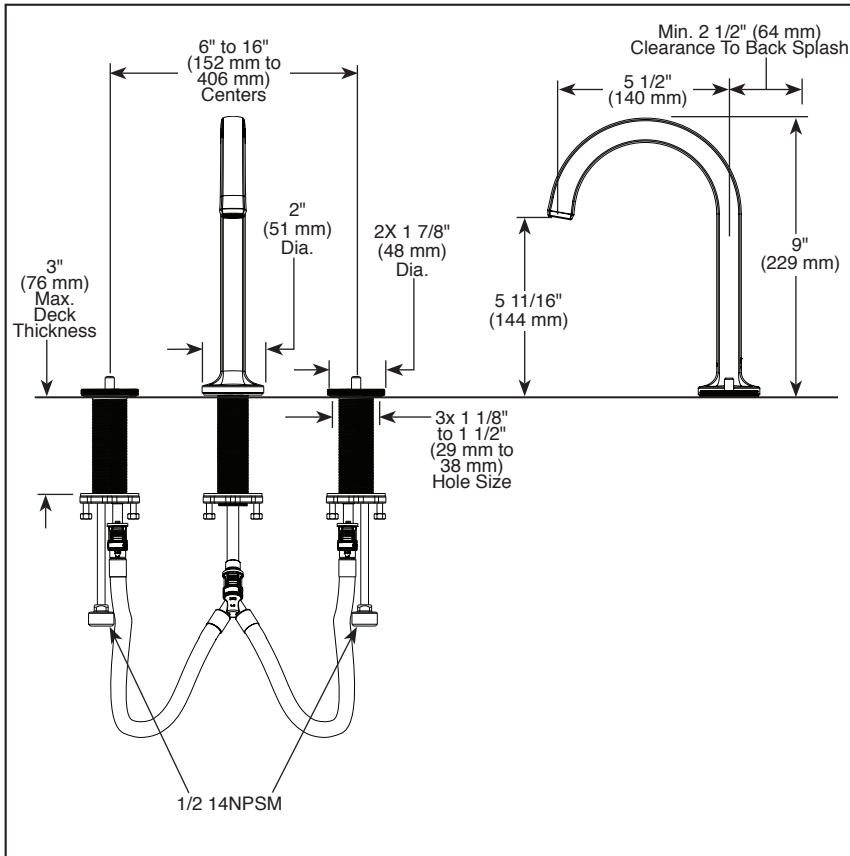

Submitted Model No.: _____

Specific Features: _____

BRIZO®

BATHROOM FAUCET

- Kintsu™ Collection
- Two Handle Widespread Deck Mount

STANDARD SPECIFICATIONS:

- Max flow rate 1.5 gpm @ 60 psi, 5.7 L/min @ 414 kPa
- Max flow rate (ECO model only) 1.2 gpm @ 60 psi, 4.5 L/min @ 414 kPa
- Three hole mount
- Control mechanism is a rotating cylinder ceramic cartridge with 90° rotation
- 1/2-14 NPSM threaded inlets
- Solid brass fabricated end valve and spout bodies
- Spout features laminar water flow
- Handles sold separately
- Note: Optional red/blue temperature indicator rings, order RP101684