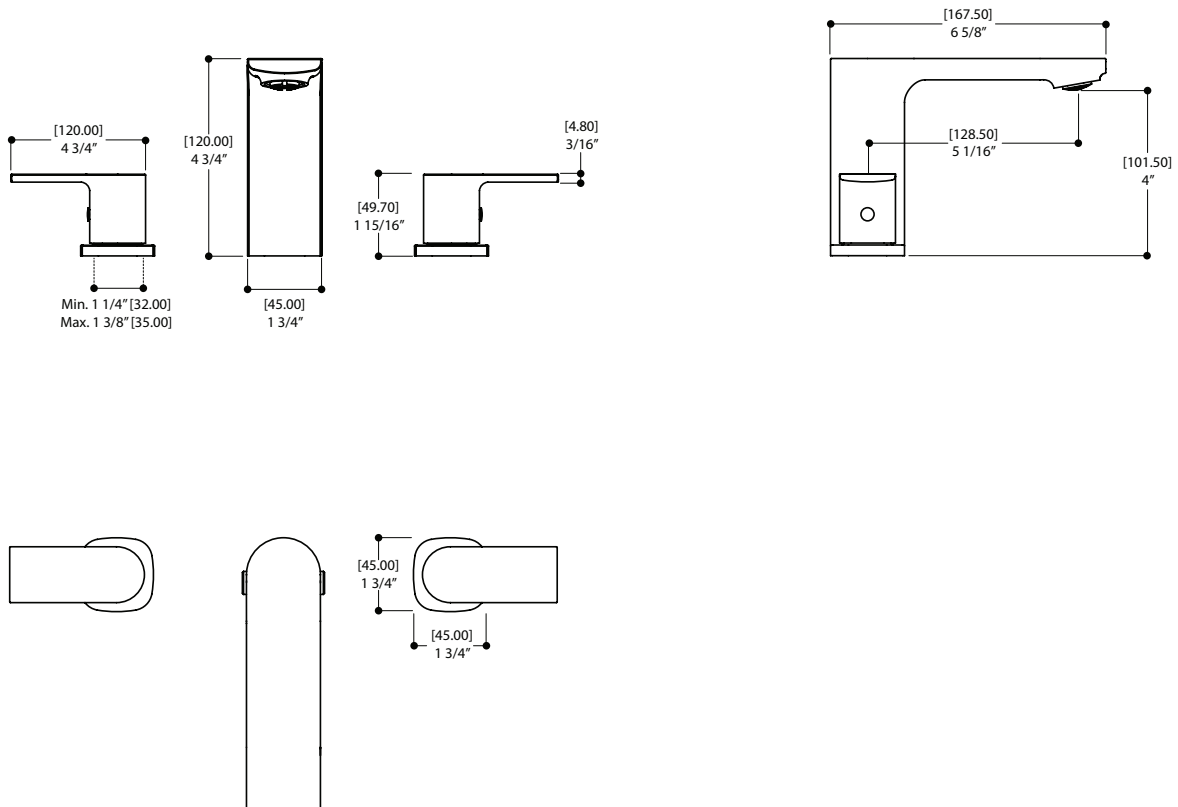

## FEATURES

Solid brass construction  
Crystal clear water flow  
Press pop-up drain with overflow included  
1/2" connection

## SPECS AT LARGE

Overall spout projection: 6 5/8"  
CC spout projection: 5 1/16"  
Total faucet height: 4 3/4"

Flow rate: 1.75 gpm  
Mounting hole: 1 3/8"  
Counter depth: 1 3/8"

Aquabrace cannot be held responsible for any technical or typographical errors or omissions contained within this document and reserves the right to make changes without prior notice.