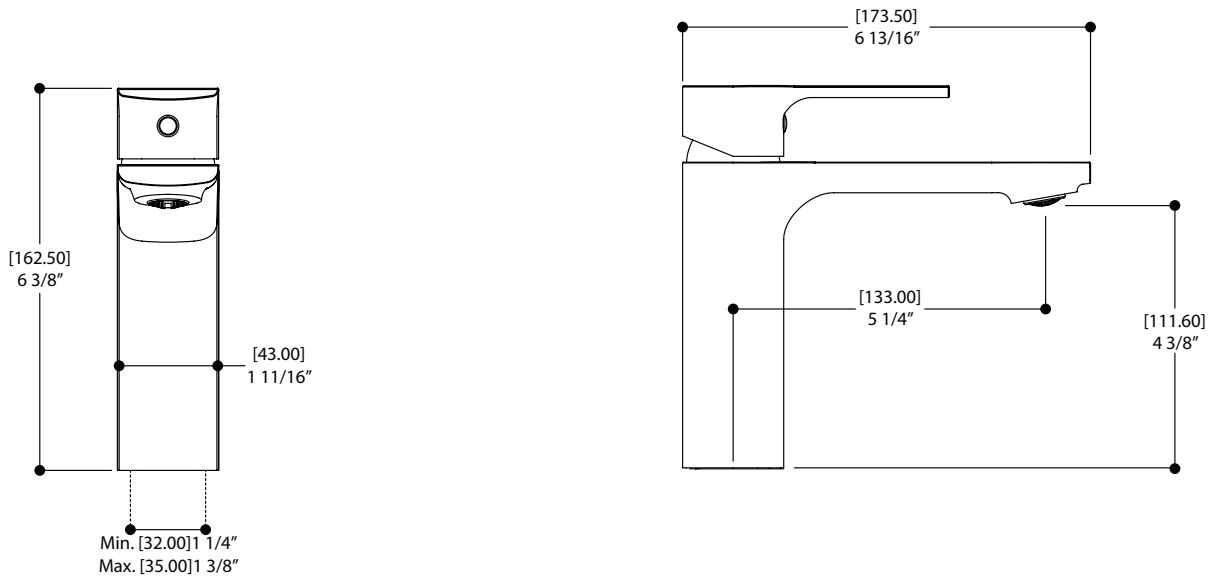

AQUABRASS

Midtown 15014

single-hole lavatory faucet

FEATURES

Solid brass construction
Crystal clear water flow
Press pop-up drain with overflow included
3/8" connection

FINISHES

Standard
Polished chrome (pc)
Electro black (ebk)
Brushed gold PVD (bgvd)

WARRANTY

Residential: Limited lifetime warranty to original purchaser
Commercial: Two years warranty
(Complete warranty available at www.aquabrace.com/warranty)

CODE & COMPLIANCE

SPECS AT LARGE

Overall spout projection: 6 13/16"
CC spout projection: 5 1/4"
Total faucet height: 6 3/8"

Flow rate: 1.75 gpm
Mounting hole: 1 3/8"
Counter depth: 1 3/8"

Aquabrace cannot be held responsible for any technical or typographical errors or omissions contained within this document and reserves the right to make changes without prior notice.