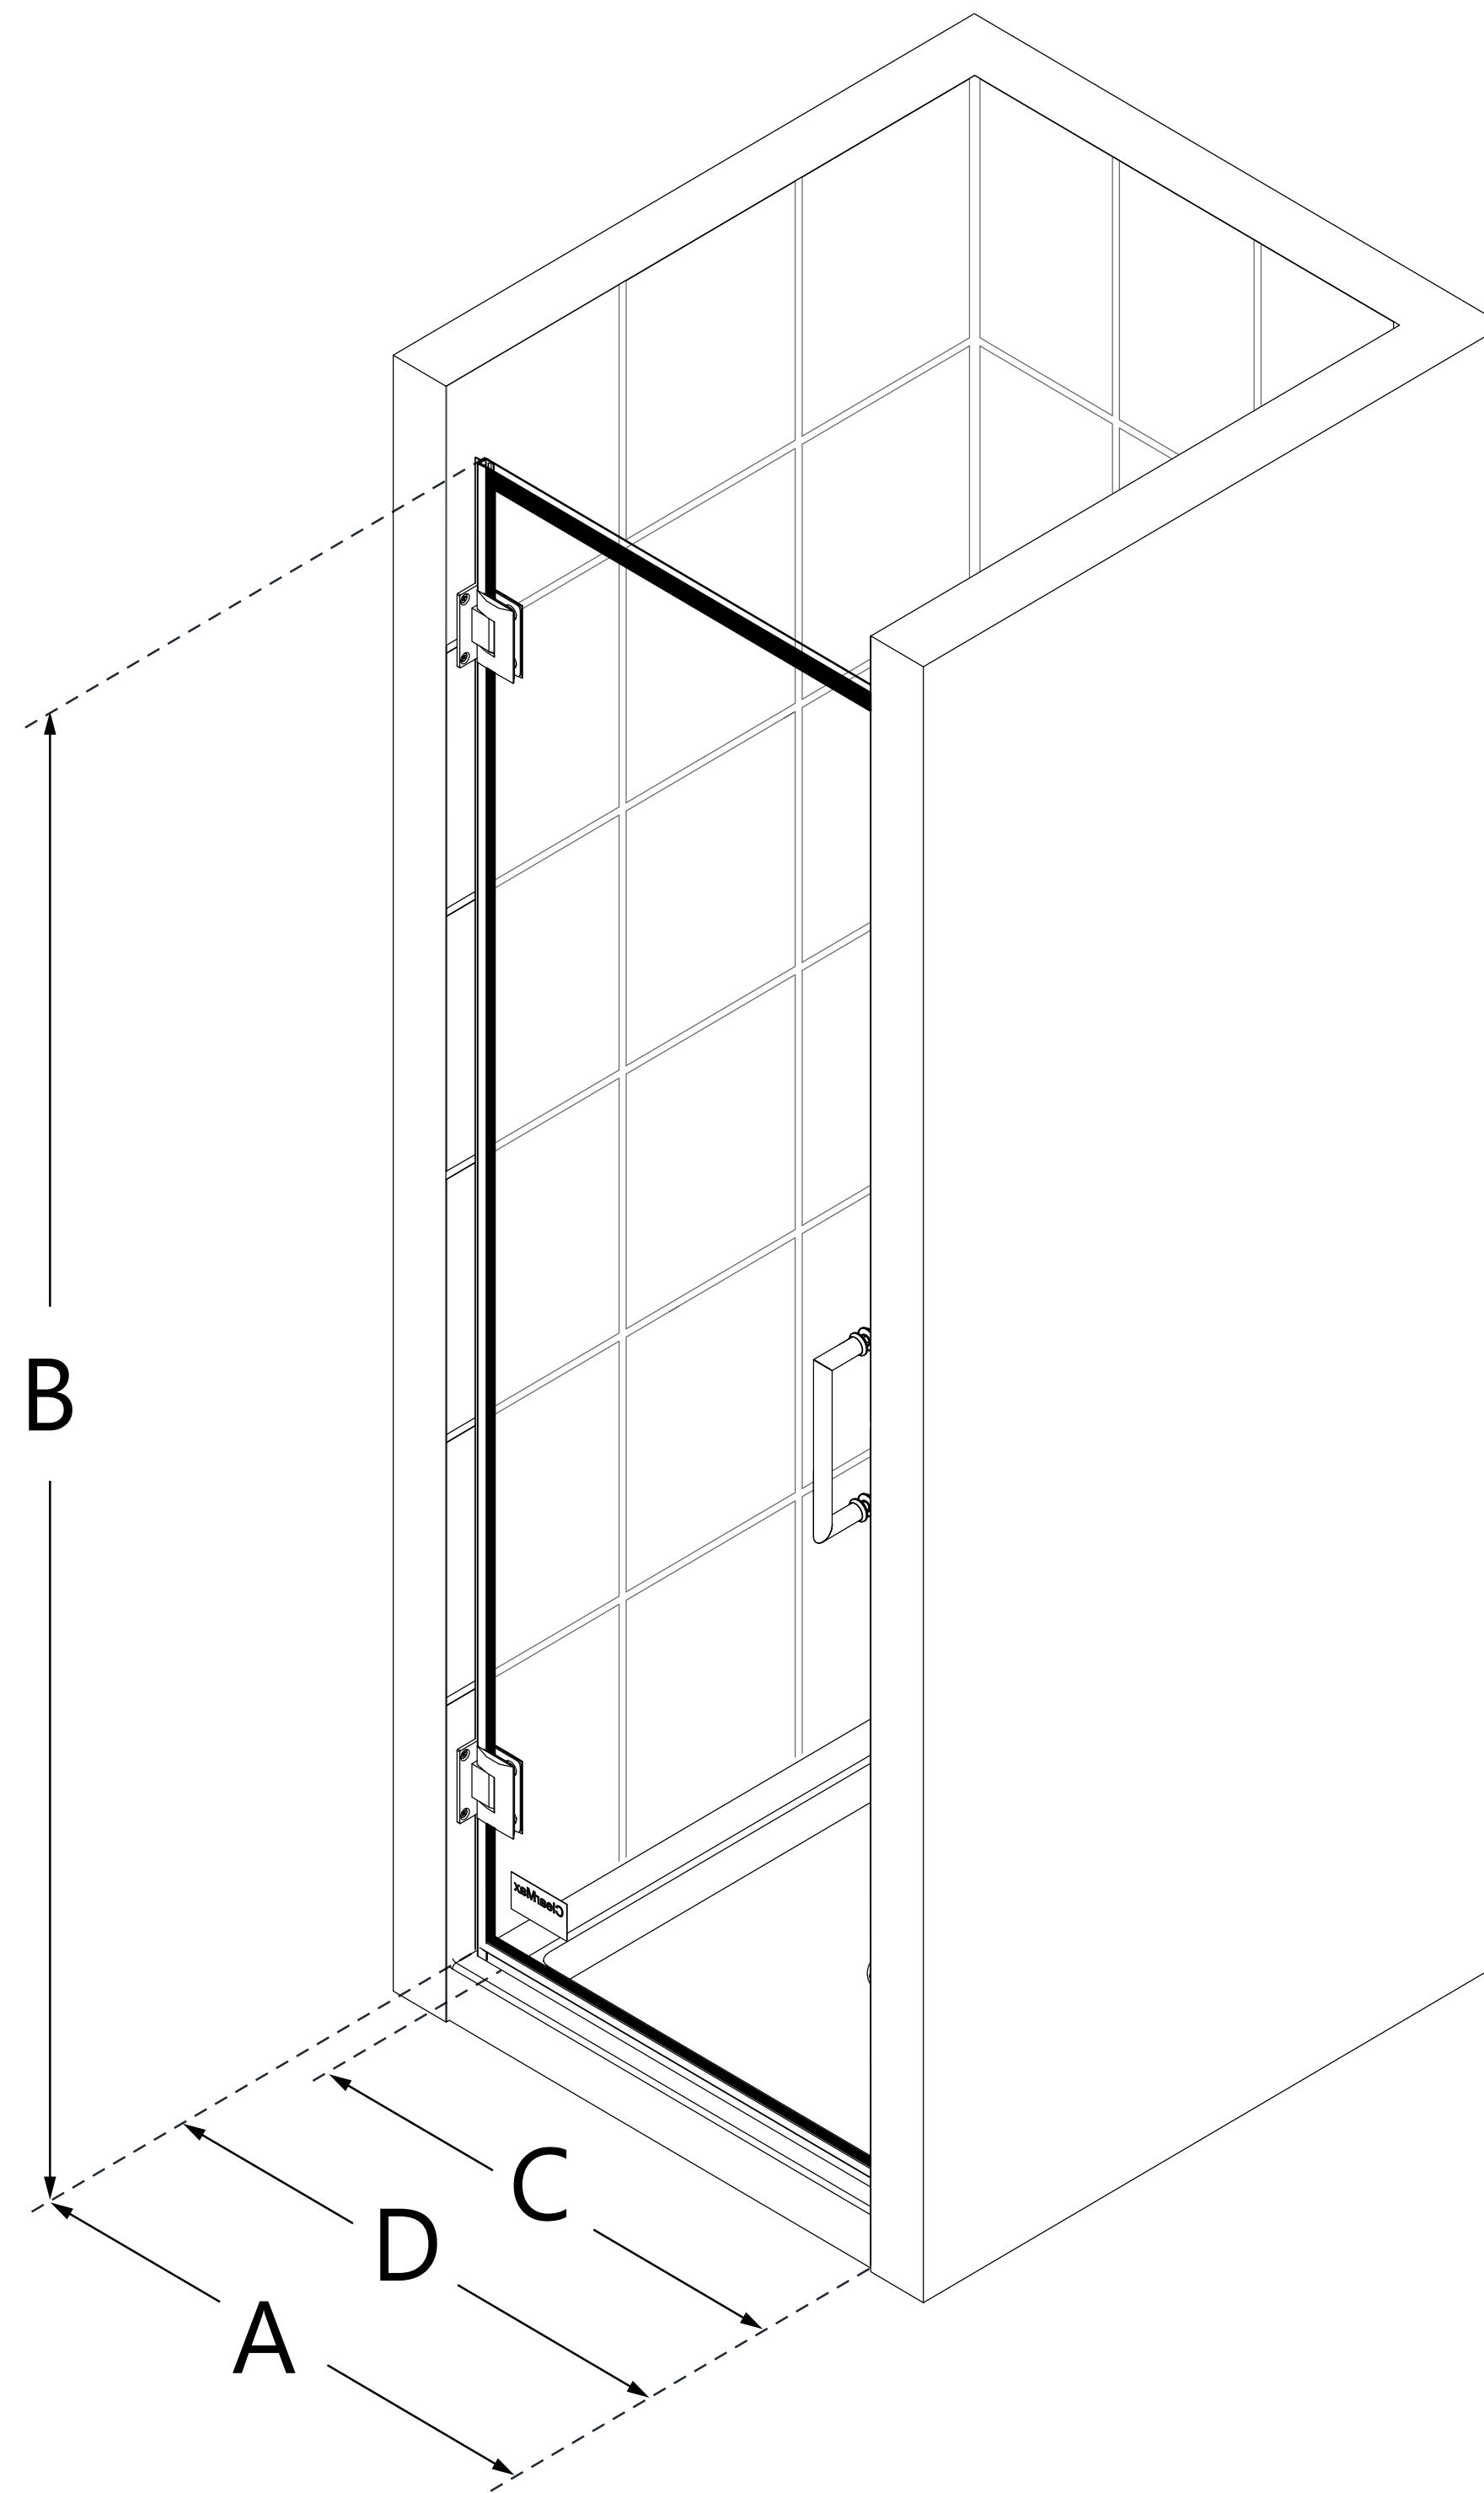

**SHDR-202472E
UNIDOOR EDGE**

**CONFIGURATION
DIMENSIONS:**

A: MODEL WIDTH
24 in.

B: MODEL HEIGHT
72 in.

C1: ACCESS WIDTH
23 in.

C2: ACCESS HEIGHT
N/A

D: DOOR WIDTH
24 in.

MATCHING SHOWER BASE
N/A

BASE OPTIONS
N/A

BASE DRAIN LOCATION
N/A

MINIMUM THRESHOLD REQUIRED
7/8 in.

DRILLING REQUIRED?
No

STUDS REQUIRED?
Yes