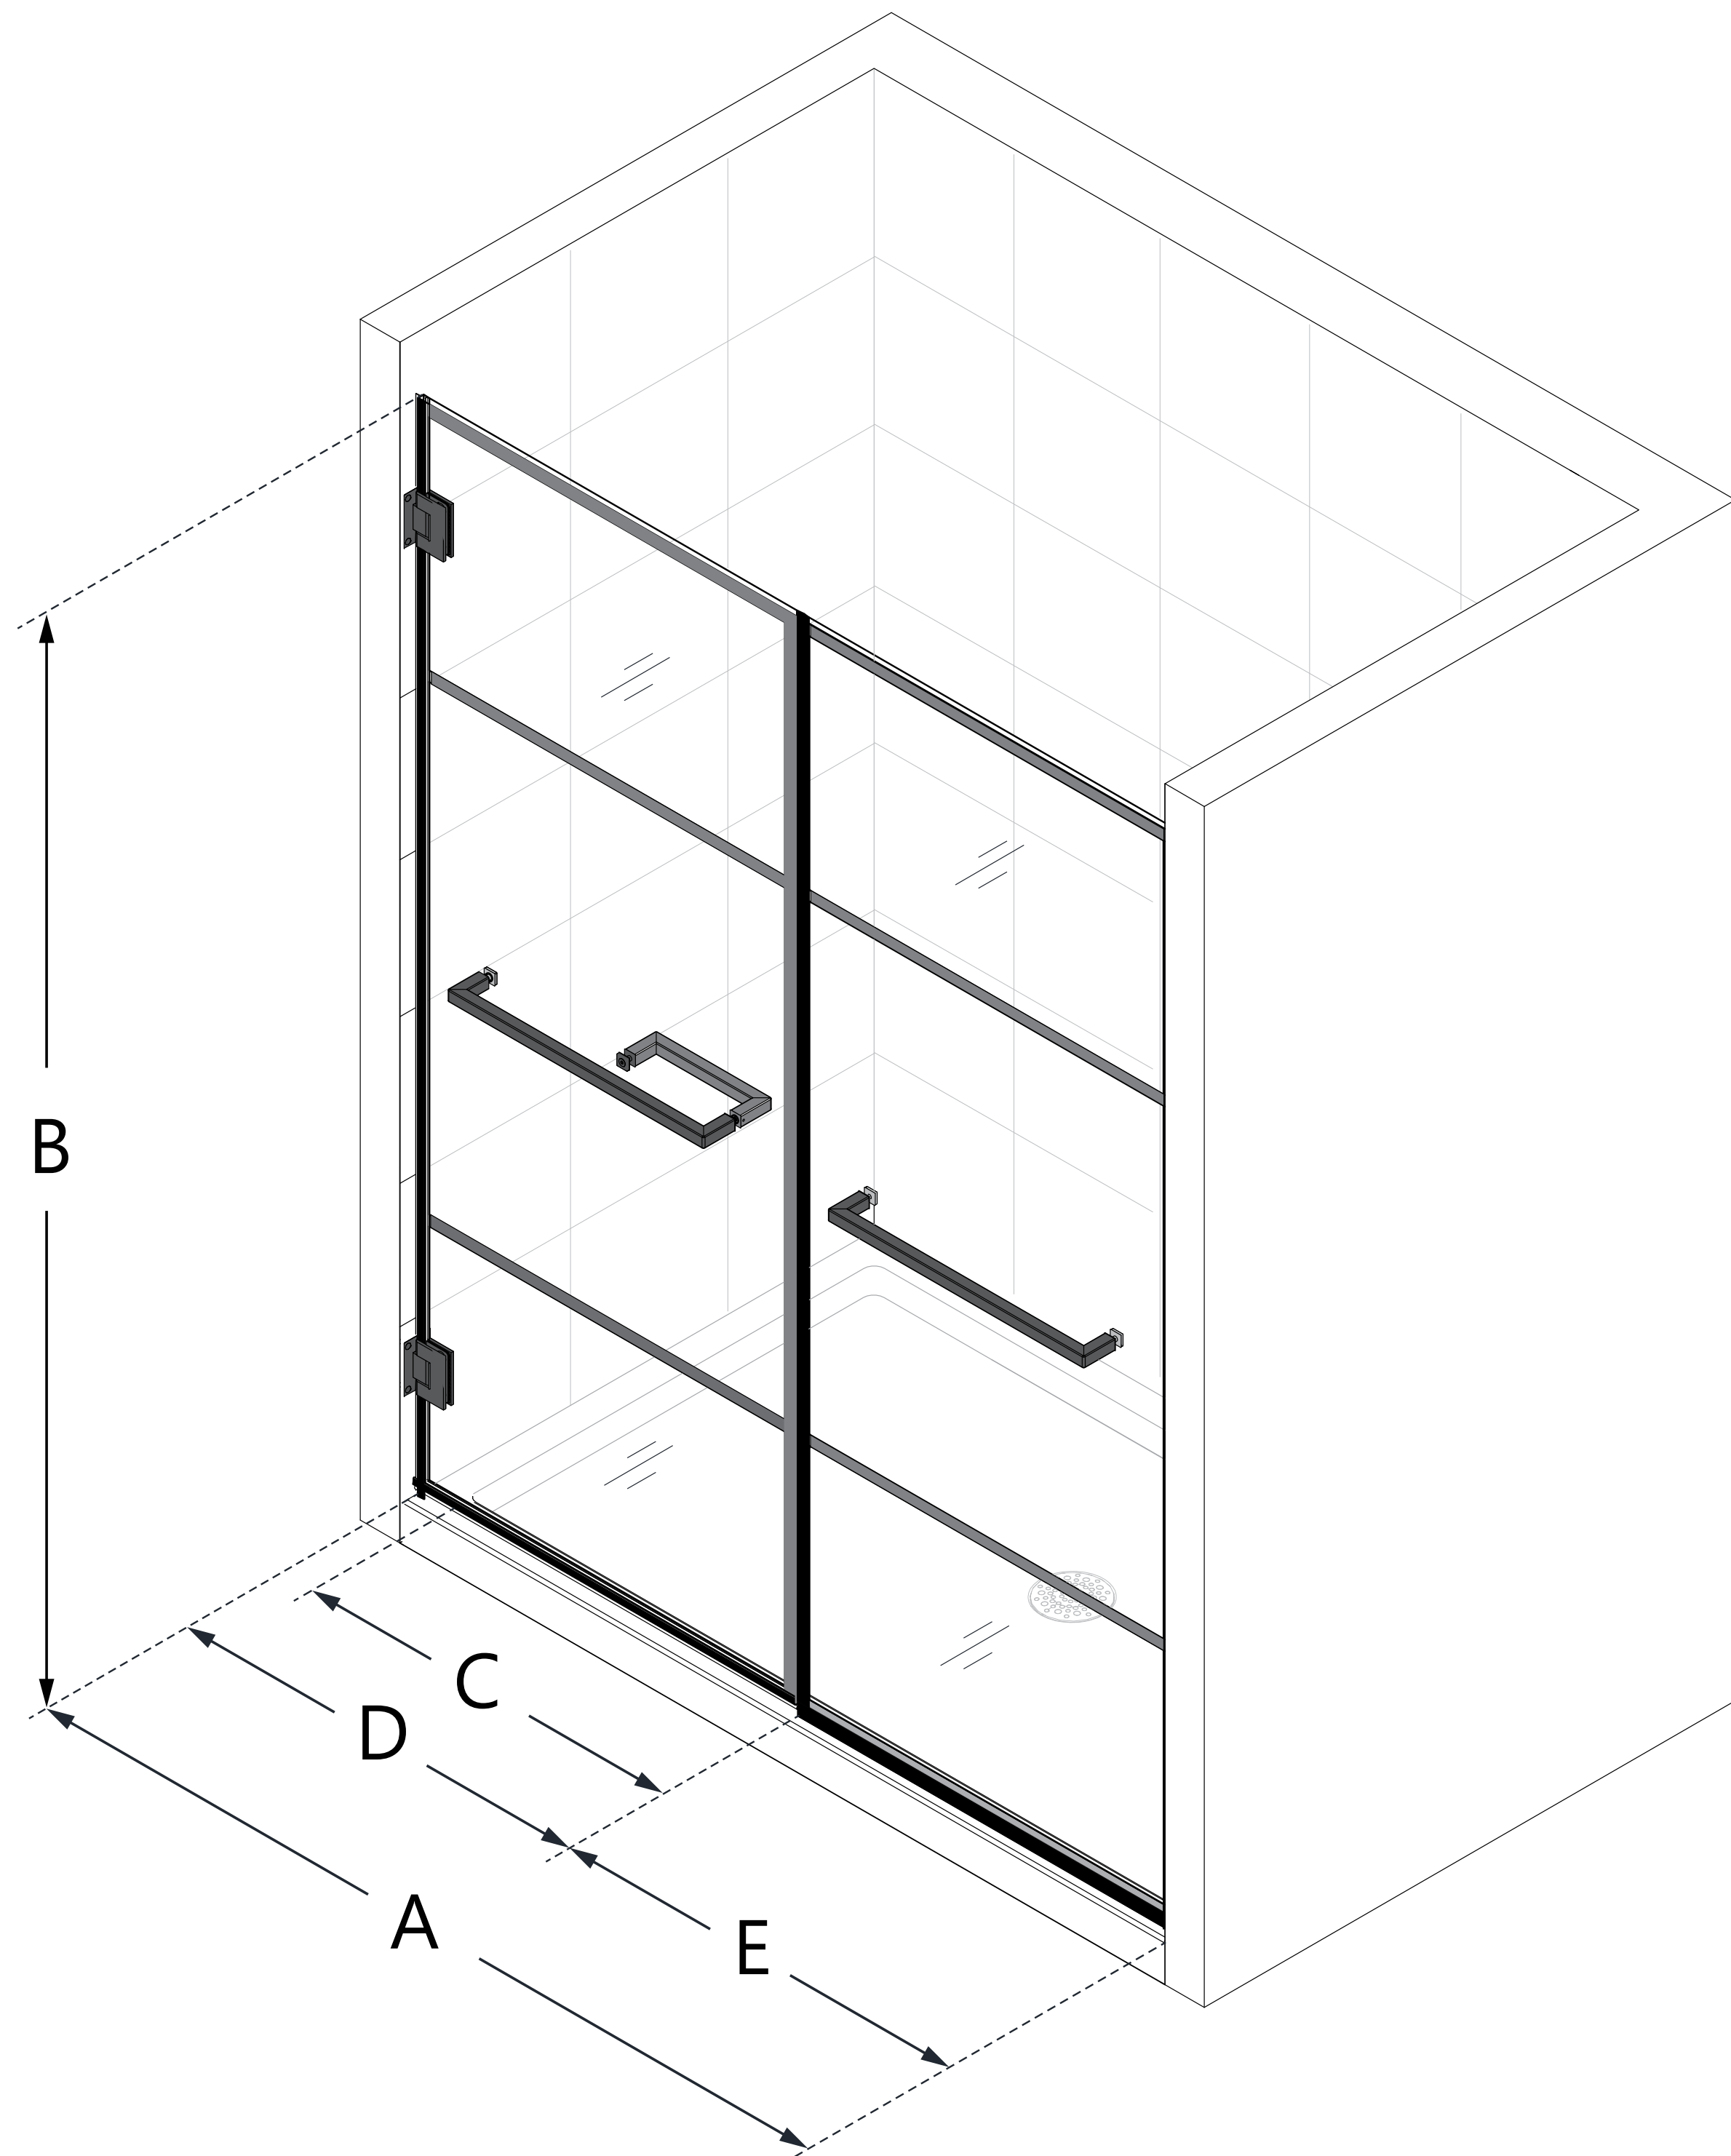

**D245872MB01**  
**UNIDOOR MADRID**

**CONFIGURATION  
DIMENSIONS:**

**A: MODEL WIDTH**  
58 - 58 1/2 in.

**B: MODEL HEIGHT**  
72 in.

**C: ACCESS WIDTH**  
27 5/8 in.

**C2: ACCESS HEIGHT**  
N/A

**D: DOOR WIDTH**  
29 in.

**E: INLINE PANEL WIDTH**  
29 in.

**MATCHING SHOWER BASE**  
Any 60 in. Single Threshold DreamLine Shower Base

**BASE OPTIONS**  
White, Biscuit (-22), Black (-88)

**BASE DRAIN LOCATION**  
Center, Left, Right