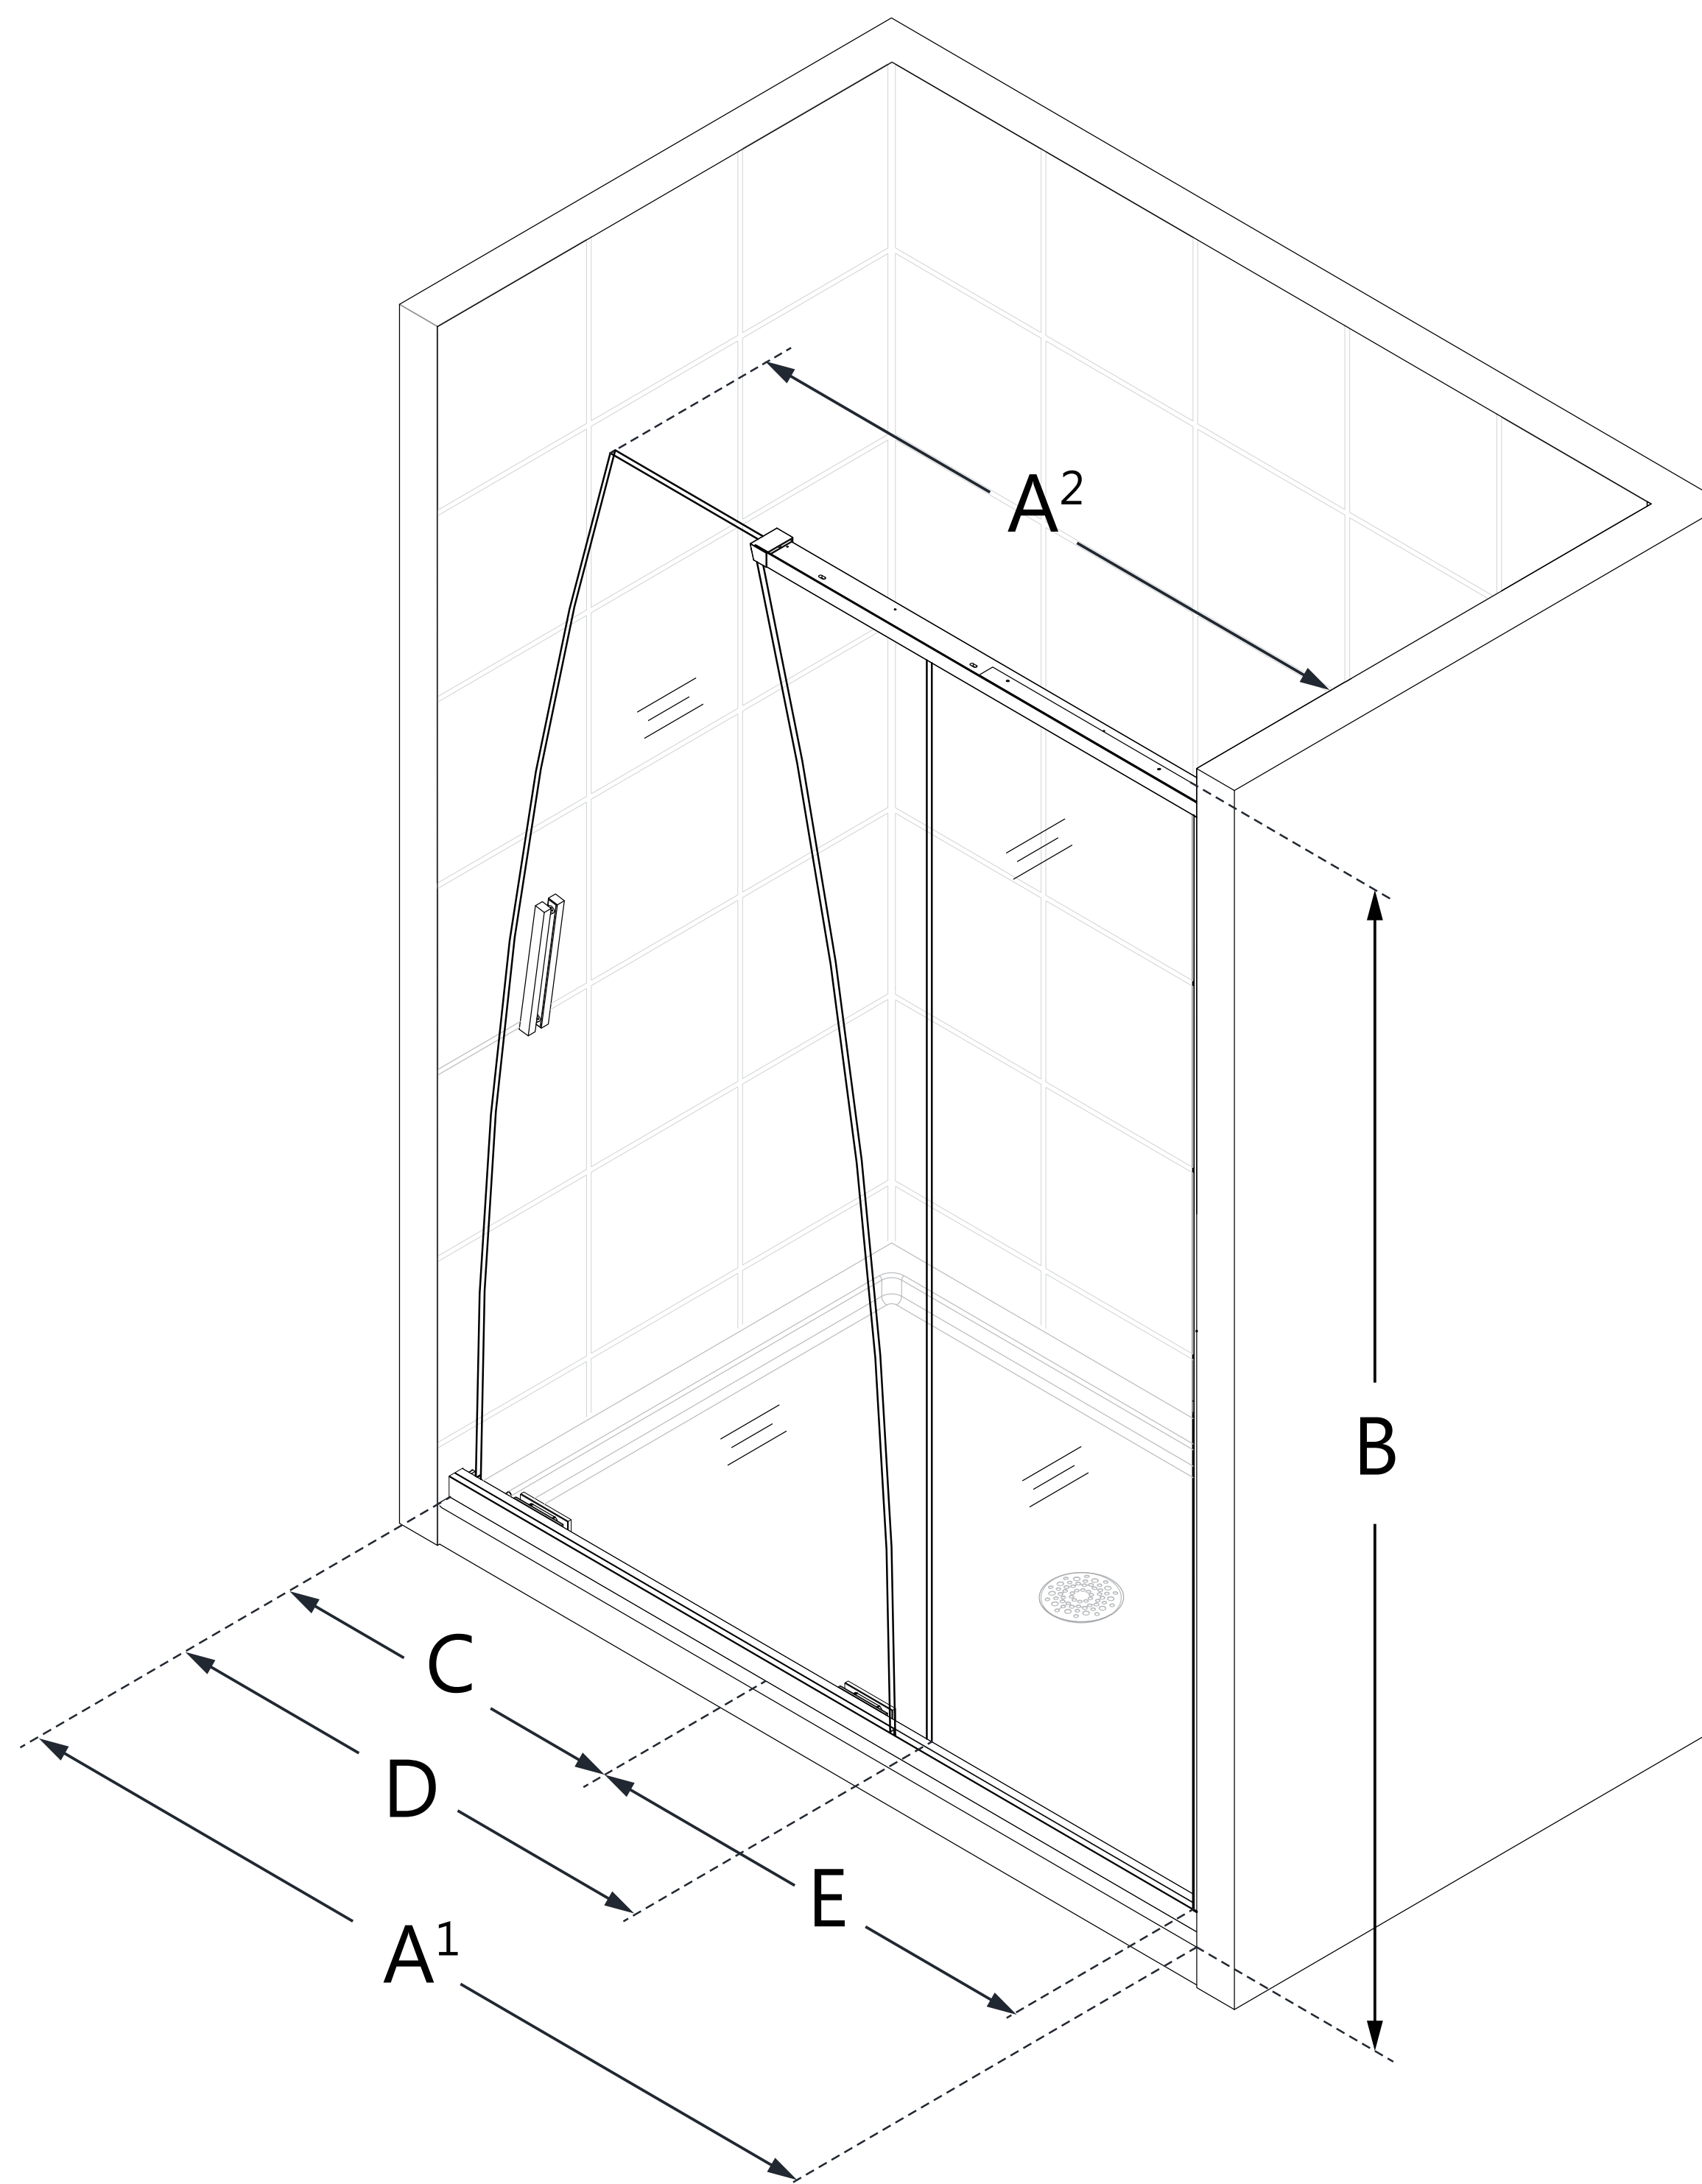

**SHDR-1760760
CREST**

**CONFIGURATION
DIMENSIONS:**

A: MODEL WIDTH
58 in. - 60 in.

B: MODEL HEIGHT
76 5/8 in.

C: ACCESS WIDTH
22 in. - 24 in.

C2: ACCESS HEIGHT
N/A

D: DOOR WIDTH
Top: 25 in. Bottom: 35 5/8 in.

E: INLINE PANEL WIDTH
Top: 35 3/8 in. Bottom: 24 7/8 in.

MATCHING SHOWER BASE
Any 60 in. DreamLine Single Threshold Base

BASE OPTIONS
White, Biscuit (-22), Black (-88)

BASE DRAIN LOCATION
Center, Left, Right