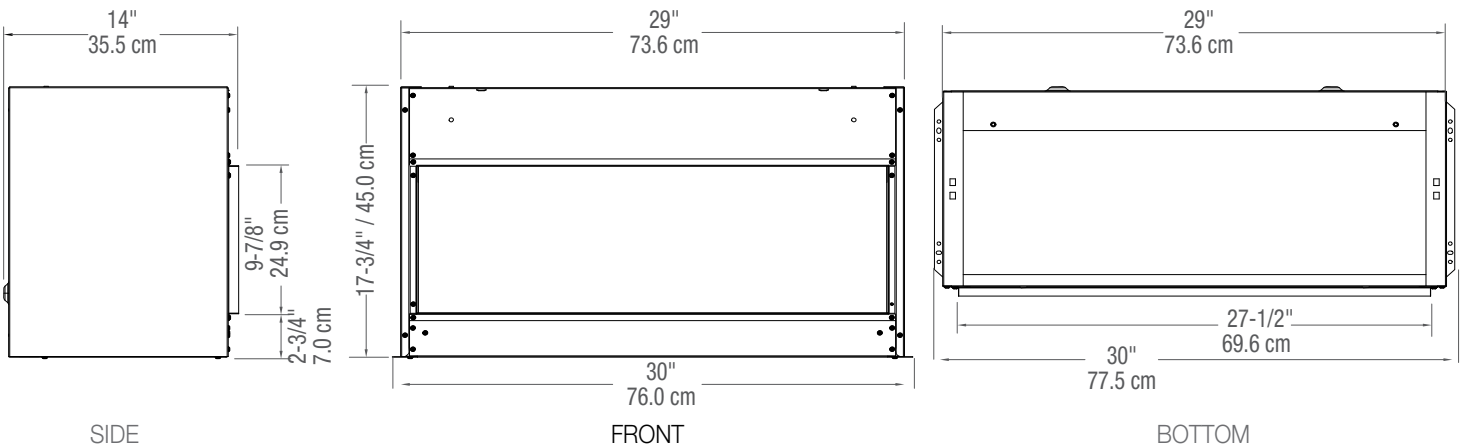

Model #	Description	Lbs / Kg	UPC	Wty. [†]	Carton Dimensions (WxHxD)		Cube	
					Inches	cm	ft ³	m ³
VFA2927	Opti-V™ Aquarium	63 / 28.6	781052 104785	2 yr.	33-7/8 x 17-3/4 x 22-1/8	86.0 x 45.0 x 56.0	7.7	0.2
OT1957-BLUE	Opti-V™ Trim Kit	38.7 / 17.6	781052 126299	1 yr.	44-7/8 x 27-5/8 x 5-1/2	114.0 x 70.0 x 14.0	3.9	0.11

Specifications, finishes and dimensions are subject to change. [†]Limited warranty. ©2019 Glen Dimplex Americas

SE-008-R11-082119

Opti-V™ Aquarium

VFA2927

Product Dimensions:

Framing Dimensions:

	Removable Trim						
	A	B	C1	D1	E1	F1	G
VFA2927	30" (76.2 cm)	17-3/4" (45.0 cm)	14" (35.5 cm)	2-3/4" (7.0 cm)	9-7/8" (24.9 cm)	27-1/2" (69.6 cm)	7/8" (2.3 cm)

Without Trim							
C2	D2	E2	F2	H	I	J	K
13" (33.0 cm)	3" (7.5 cm)	9-1/2" (24.0 cm)	27" (68.4 cm)	18-5/8" (47.4 cm)	30-1/2" (77.5 cm)	9-1/2" (24.0 cm)	27" (69.0 cm)