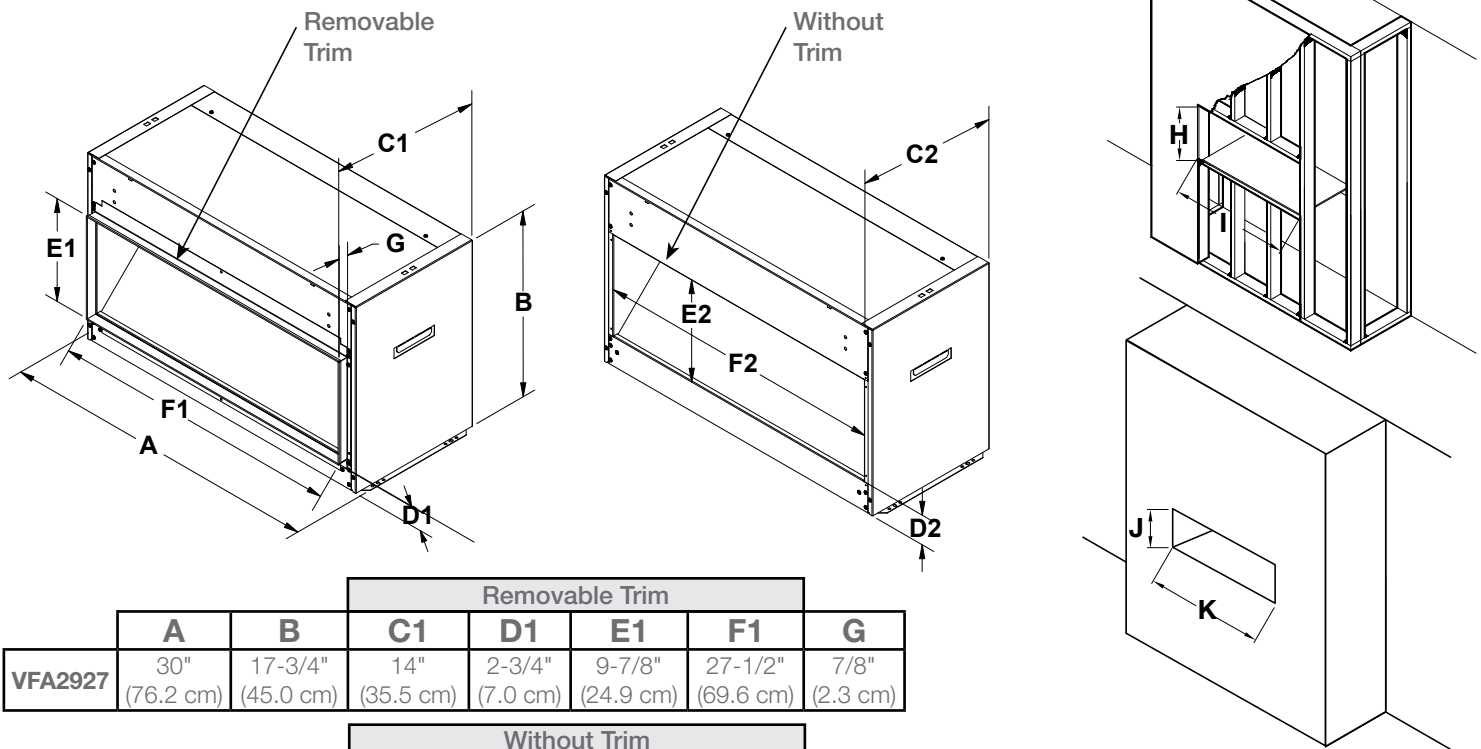

Specifications, finishes and dimensions are subject to change. [†]Limited warranty. ©2019 Glen Dimplex Americas

SE-008-R11-082119

Opti-V™ Aquarium

VFA2927

Product Dimensions:

Framing Dimensions:

	Removable Trim						
	A	B	C1	D1	E1	F1	G
VFA2927	30" (76.2 cm)	17-3/4" (45.0 cm)	14" (35.5 cm)	2-3/4" (7.0 cm)	9-7/8" (24.9 cm)	27-1/2" (69.6 cm)	7/8" (2.3 cm)

Without Trim							
C2	D2	E2	F2	H	I	J	K
13" (33.0 cm)	3" (7.5 cm)	9-1/2" (24.0 cm)	27" (68.4 cm)	18-5/8" (47.4 cm)	30-1/2" (77.5 cm)	9-1/2" (24.0 cm)	27" (69.0 cm)