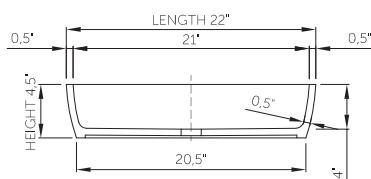

thin-edge

Price: \$890.00
 Size (l) x (w) x (h): 22.0" x 14.5" x 4.5"
 Top to waste: 4.0"
 Overflow: No overflow
 Material: DADOquartz®
 Finish: Matte / Polished

Base dimensions: 20.5" x 10.0"
 Edge width: 0.5"
 Waste diameter: 1.5"
 Weight: 22.0 LBS

Shipping information

Packing dimensions: 23.0" x 17.0" x 7.0"
 Shipping mass: 27.0 LBS