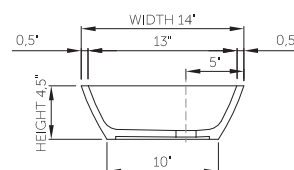

thin-edge

Price: \$890.00
 Size (l) x (w) x (h): 22.0" x 14.5" x 4.5"
 Top to waste: 4.0"
 Overflow: No overflow
 Material: DADOquartz®
 Finish: Matte / Polished

Base dimensions: 20.5" x 10.0"
 Edge width: 0.5"
 Waste diameter: 1.5"
 Weight: 22.0 LBS

Shipping information

Packing dimensions: 23.0" x 17.0" x 7.0"
 Shipping mass: 27.0 LBS