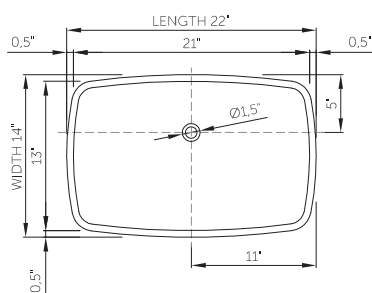

thin-edge

Price: \$890.00
 Size (l) x (w) x (h): 22.0" x 14.5" x 4.5"
 Top to waste: 4.0"
 Overflow: No overflow
 Material: DADOquartz®
 Finish: Matte / Polished

Base dimensions: 20.5" x 10.0"
 Edge width: 0.5"
 Waste diameter: 1.5"
 Weight: 22.0 LBS

Shipping information

Packing dimensions: 23.0" x 17.0" x 7.0"
 Shipping mass: 27.0 LBS