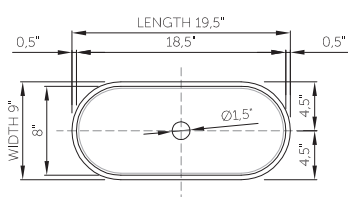

wide-edge

Price: \$890.00
 Size (l) x (w) x (h): 19.5" x 9" x 4.0"
 Top to waste: 3.5"
 Overflow: No overflow
 Material: DADOquartz®
 Finish: Matte / Polished

Base dimensions: 18.5" x 7.5"
 Edge width: 0.5"
 Waste diameter: 1.5"
 Weight: 11.0 LBS

Shipping information

Packing dimensions: 23.0" x 23.0" x 8.0"
 Shipping mass: 22.0 LBS