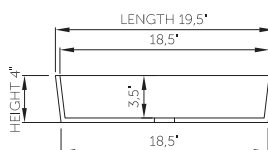

wide-edge

Price: \$890.00
 Size (l) x (w) x (h): 19.5" x 9" x 4.0"
 Top to waste: 3.5"
 Overflow: No overflow
 Material: DADOquartz®
 Finish: Matte / Polished

Base dimensions: 18.5" x 7.5"
 Edge width: 0.5"
 Waste diameter: 1.5"
 Weight: 11.0 LBS

Shipping information

Packing dimensions: 23.0" x 23.0" x 8.0"
 Shipping mass: 22.0 LBS