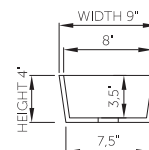

wide-edge

Price: \$890.00
 Size (l) x (w) x (h): 19.5" x 9" x 4.0"
 Top to waste: 3.5"
 Overflow: No overflow
 Material: DADOquartz®
 Finish: Matte / Polished

Base dimensions: 18.5" x 7.5"
 Edge width: 0.5"
 Waste diameter: 1.5"
 Weight: 11.0 LBS

Shipping information

Packing dimensions: 23.0" x 23.0" x 8.0"
 Shipping mass: 22.0 LBS