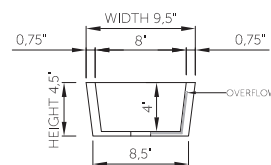

wide-edge

Price: \$990.00
 Size (l) x (w) x (h): 22.5" x 9.5" x 4.5"
 Top to waste: 4.0"
 Overflow: No overflow / Internal overflow
 Material: DADOquartz®
 Finish: Matte / Polished

Base dimensions: 21.5" x 8.5"
 Edge width: 0.75"
 Waste diameter: 1.5"
 Weight: 22.0 LBS

Shipping information

Packing dimensions: 23.0" x 23.0" x 8.0"
 Shipping mass: 33.0 LBS