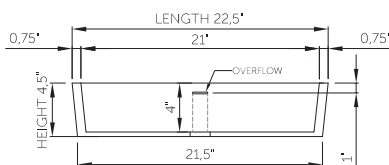

wide-edge

Price: \$990.00
 Size (l) x (w) x (h): 22.5" x 9.5" x 4.5"
 Top to waste: 4.0"
 Overflow: No overflow / Internal overflow
 Material: DADOquartz®
 Finish: Matte / Polished

Base dimensions: 21.5" x 8.5"
 Edge width: 0.75"
 Waste diameter: 1.5"
 Weight: 22.0 LBS

Shipping information

Packing dimensions: 23.0" x 23.0" x 8.0"
 Shipping mass: 33.0 LBS