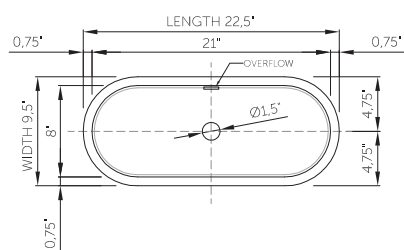

wide-edge

Price: \$990.00
 Size (l) x (w) x (h): 22.5" x 9.5" x 4.5"
 Top to waste: 4.0"
 Overflow: No overflow / Internal overflow
 Material: DADOquartz®
 Finish: Matte / Polished

Base dimensions: 21.5" x 8.5"
 Edge width: 0.75"
 Waste diameter: 1.5"
 Weight: 22.0 LBS

Shipping information

Packing dimensions: 23.0" x 23.0" x 8.0"
 Shipping mass: 33.0 LBS