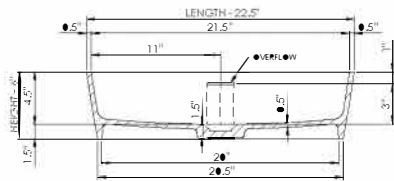

## avaline basin

thin-edge

**Basin Detail:**

Size (l) x (w) x (h):  
Top to waste:  
Overflow:  
Waste diameter:  
Weight:  
Mounting:  
Material:

**Basin Specs:**

22.5" x 15.0" x 6.0"  
4.5"  
No / Internal overflow  
2.0"  
20.0 LBS  
Counter-top /  
Under-mount  
DADOquartz®