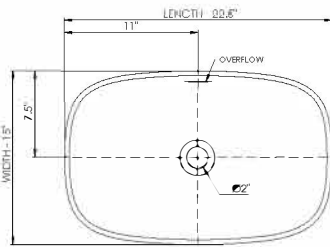

## avaline basin

thin-edge

**Basin Detail:**

Size (l) x (w) x (h):  
Top to waste:  
Overflow:  
Waste diameter:  
Weight:  
Mounting:  
Material:

**Basin Specs:**

22.5" x 15.0" x 6.0"  
4.5"  
No / Internal overflow  
2.0"  
20.0 LBS  
Counter-top /  
Under-mount  
DADOquartz®