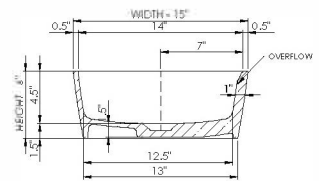

## avaline basin

thin-edge

**Basin Detail:**

Size (l) x (w) x (h):  
Top to waste:  
Overflow:  
Waste diameter:  
Weight:  
Mounting:  
Material:

**Basin Specs:**

22.5" x 15.0" x 6.0"  
4.5"  
No / Internal overflow  
2.0"  
20.0 LBS  
Counter-top /  
Under-mount  
DADOquartz®