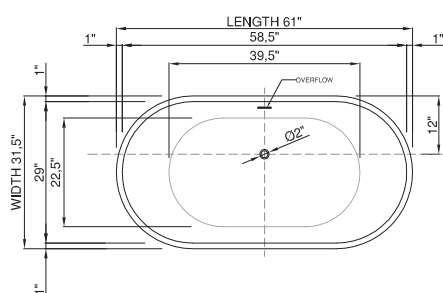

thin-edge

Price: \$5 750.00
 Size (l) x (w) x (h): 61.0" x 31.5" x 22.5"
 Waste to floor: 5.0"
 Water capacity: 73.0 GAL Internal
 Overflow: Internal overflow
 Material: DADOquartz®
 Finish: Matte / Polished

Maximum water level: 15.5"
 Base dimensions: 34.5 x 23.5"
 Edge width: 1.0"
 Waste diameter: 2.0"
 Weight: 243.0 LBS

Shipping information

Packing dimensions: 63.0" x 34.0" x 32.0"
 Shipping mass: 353.0 LBS