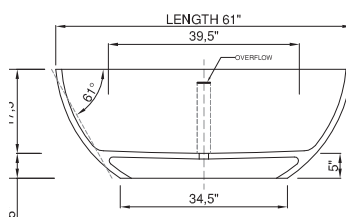

thin-edge

Price: \$5 750.00
 Size (l) x (w) x (h): 61.0" x 31.5" x 22.5"
 Waste to floor: 5.0"
 Water capacity: 73.0 GAL Internal
 Overflow: Internal overflow
 Material: DADOquartz®
 Finish: Matte / Polished

Maximum water level: 15.5"
 Base dimensions: 34.5 x 23.5"
 Edge width: 1.0"
 Waste diameter: 2.0"
 Weight: 243.0 LBS

Shipping information

Packing dimensions: 63.0" x 34.0" x 32.0"
 Shipping mass: 353.0 LBS