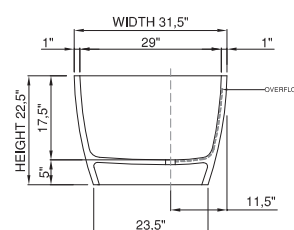

thin-edge

Price: \$5 750.00
 Size (l) x (w) x (h): 61.0" x 31.5" x 22.5"
 Waste to floor: 5.0"
 Water capacity: 73.0 GAL Internal
 Overflow: Internal overflow
 Material: DADOquartz®
 Finish: Matte / Polished

Maximum water level: 15.5"
 Base dimensions: 34.5 x 23.5"
 Edge width: 1.0"
 Waste diameter: 2.0"
 Weight: 243.0 LBS

Shipping information

Packing dimensions: 63.0" x 34.0" x 32.0"
 Shipping mass: 353.0 LBS