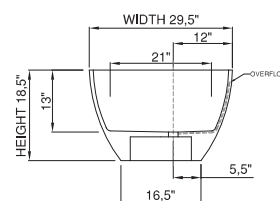

thin-edge

Price:	\$4 990.00
On promotion - white	\$3 890.00
Size (l) x (w) x (h):	65.5" x 29.5" x 18.5"
Waste to floor:	5.0"
Water capacity:	66.0 GAL
Overflow:	Internal overflow
Material:	DADOquartz®
Finish:	Matte / Polished

Maximum water level:	12.5"
Base dimensions:	31.0" x 16.5"
Edge width:	1.0"
Waste diameter:	2.0"
Weight:	176.0 LBS

Shipping information

Packing dimensions:	72.0" x 34.0" x 26.0"
Shipping mass:	287.0 LB