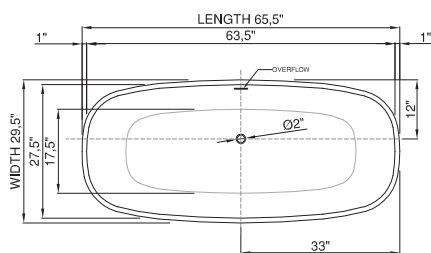

thin-edge

Price:	\$4 990.00
On promotion - white	\$3 890.00
Size (l) x (w) x (h):	65.5" x 29.5" x 18.5"
Waste to floor:	5.0"
Water capacity:	66.0 GAL
Overflow:	Internal overflow
Material:	DADOquartz®
Finish:	Matte / Polished

Maximum water level:	12.5"
Base dimensions:	31.0" x 16.5"
Edge width:	1.0"
Waste diameter:	2.0"
Weight:	176.0 LBS

Shipping information

Packing dimensions:	72.0" x 34.0" x 26.0"
Shipping mass:	287.0 LB