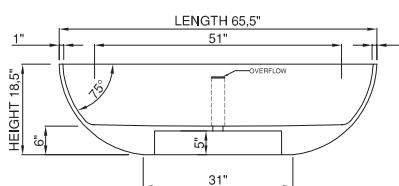

thin-edge

Price:	\$4 990.00
On promotion - white	\$3 890.00
Size (l) x (w) x (h):	65.5" x 29.5" x 18.5"
Waste to floor:	5.0"
Water capacity:	66.0 GAL
Overflow:	Internal overflow
Material:	DADOquartz®
Finish:	Matte / Polished

Maximum water level:	12.5"
Base dimensions:	31.0" x 16.5"
Edge width:	1.0"
Waste diameter:	2.0"
Weight:	176.0 LBS

Shipping information

Packing dimensions:	72.0" x 34.0" x 26.0"
Shipping mass:	287.0 LB