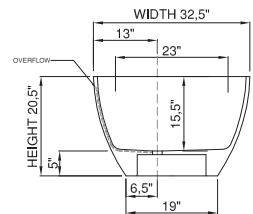

thin-edge

Price: \$4 990.00  
 Size (l) x (w) x (h): 68.5" x 32.5" x 20.5"  
 Waste to floor: 5.0"  
 Water capacity: 73.0 GAL  
 Overflow: Internal overflow  
 Material: DADOquartz®  
 Finish: Matte / Polished

Maximum water level: 15.0"  
 Base dimensions: 34.5" x 19.0"  
 Edge width: 1.0"  
 Waste diameter: 2.0"  
 Weight: 176.0 LBS

### Shipping information

Packing dimensions: 73.0" x 36.0" x 29.0"  
 Shipping mass: 287.0 LBS