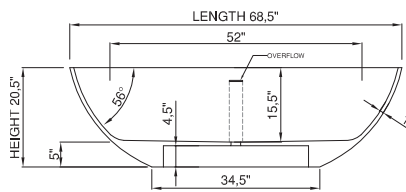

thin-edge

Price: \$4 990.00  
 Size (l) x (w) x (h): 68.5" x 32.5" x 20.5"  
 Waste to floor: 5.0"  
 Water capacity: 73.0 GAL  
 Overflow: Internal overflow  
 Material: DADOquartz®  
 Finish: Matte / Polished

Maximum water level: 15.0"  
 Base dimensions: 34.5" x 19.0"  
 Edge width: 1.0"  
 Waste diameter: 2.0"  
 Weight: 176.0 LBS

### Shipping information

Packing dimensions: 73.0" x 36.0" x 29.0"  
 Shipping mass: 287.0 LBS