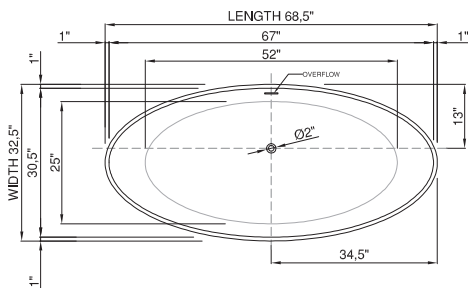

thin-edge

Price: \$4 990.00  
 Size (l) x (w) x (h): 68.5" x 32.5" x 20.5"  
 Waste to floor: 5.0"  
 Water capacity: 73.0 GAL  
 Overflow: Internal overflow  
 Material: DADOquartz®  
 Finish: Matte / Polished

Maximum water level: 15.0"  
 Base dimensions: 34.5" x 19.0"  
 Edge width: 1.0"  
 Waste diameter: 2.0"  
 Weight: 176.0 LBS

### Shipping information

Packing dimensions: 73.0" x 36.0" x 29.0"  
 Shipping mass: 287.0 LBS