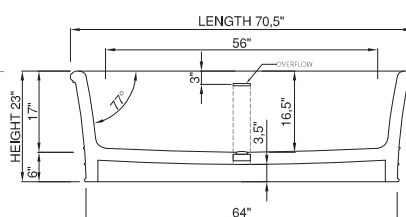

wide-edge

Price: \$7 990.00
 Size (l) x (w) x (h): 70.5" x 35.5" x 23.0"
 Waste to floor: 3.5"
 Water capacity: 79.0 GAL
 Overflow: Internal overflow
 Material: DADOquartz®
 Finish: Matte / Polished

Maximum water level: 16.0"
 Base dimensions: 64.0" x 28.5"
 Edge width: 3.0"
 Waste diameter: 2.0"
 Weight: 265.0 LBS

Shipping information

Packing dimensions: 73.0" x 37.0" x 30.0"
 Shipping mass: 375.0 LBS