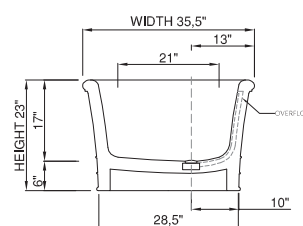

wide-edge

Price: \$7 990.00
 Size (l) x (w) x (h): 70.5" x 35.5" x 23.0"
 Waste to floor: 3.5"
 Water capacity: 79.0 GAL
 Overflow: Internal overflow
 Material: DADOquartz®
 Finish: Matte / Polished

Maximum water level: 16.0"
 Base dimensions: 64.0" x 28.5"
 Edge width: 3.0"
 Waste diameter: 2.0"
 Weight: 265.0 LBS

Shipping information

Packing dimensions: 73.0" x 37.0" x 30.0"
 Shipping mass: 375.0 LBS