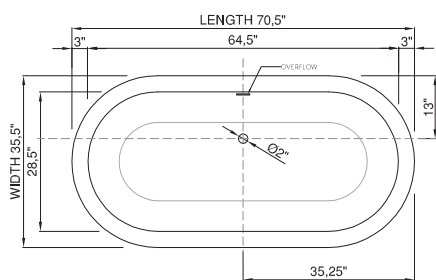

wide-edge

Price: \$7 990.00
 Size (l) x (w) x (h): 70.5" x 35.5" x 23.0"
 Waste to floor: 3.5"
 Water capacity: 79.0 GAL
 Overflow: Internal overflow
 Material: DADOquartz®
 Finish: Matte / Polished

Maximum water level: 16.0"
 Base dimensions: 64.0" x 28.5"
 Edge width: 3.0"
 Waste diameter: 2.0"
 Weight: 265.0 LBS

Shipping information

Packing dimensions: 73.0" x 37.0" x 30.0"
 Shipping mass: 375.0 LBS