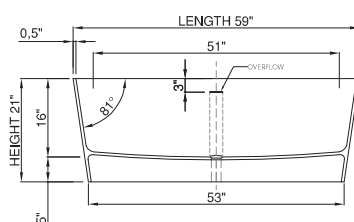

thin-edge

Price: \$4 990.00
 on promotion - white \$3 590.00
 Size (l) x (w) x (h): 59.0" x 31.0" x 21.0"
 Waste to floor: 5.0"
 Water capacity: 73.0 GAL
 Overflow: Internal overflow
 Material: DADOquartz®
 Finish: Matte / Polished

Maximum water level: 14.0"
 Base dimensions: 53.0" x 24.5"
 Edge width: 0.5"
 Waste diameter: 2.0"
 Weight: 176.0 LBS
Shipping information
 Packing dimensions: 61.0" x 33.0" x 28.0"
 Shipping mass: 287.0 LBS