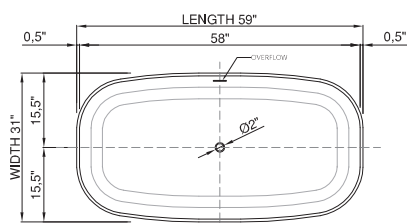

thin-edge

Price: \$4 990.00
 on promotion - white \$3 590.00
 Size (l) x (w) x (h): 59.0" x 31.0" x 21.0"
 Waste to floor: 5.0"
 Water capacity: 73.0 GAL
 Overflow: Internal overflow
 Material: DADOquartz®
 Finish: Matte / Polished

Maximum water level: 14.0"
 Base dimensions: 53.0" x 24.5"
 Edge width: 0.5"
 Waste diameter: 2.0"
 Weight: 176.0 LBS
Shipping information
 Packing dimensions: 61.0" x 33.0" x 28.0"
 Shipping mass: 287.0 LBS