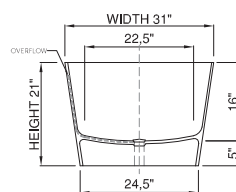

thin-edge

Price: \$4 990.00
 on promotion - white \$3 590.00
 Size (l) x (w) x (h): 59.0" x 31.0" x 21.0"
 Waste to floor: 5.0"
 Water capacity: 73.0 GAL
 Overflow: Internal overflow
 Material: DADOquartz®
 Finish: Matte / Polished

Maximum water level: 14.0"
 Base dimensions: 53.0" x 24.5"
 Edge width: 0.5"
 Waste diameter: 2.0"
 Weight: 176.0 LBS
Shipping information
 Packing dimensions: 61.0" x 33.0" x 28.0"
 Shipping mass: 287.0 LBS