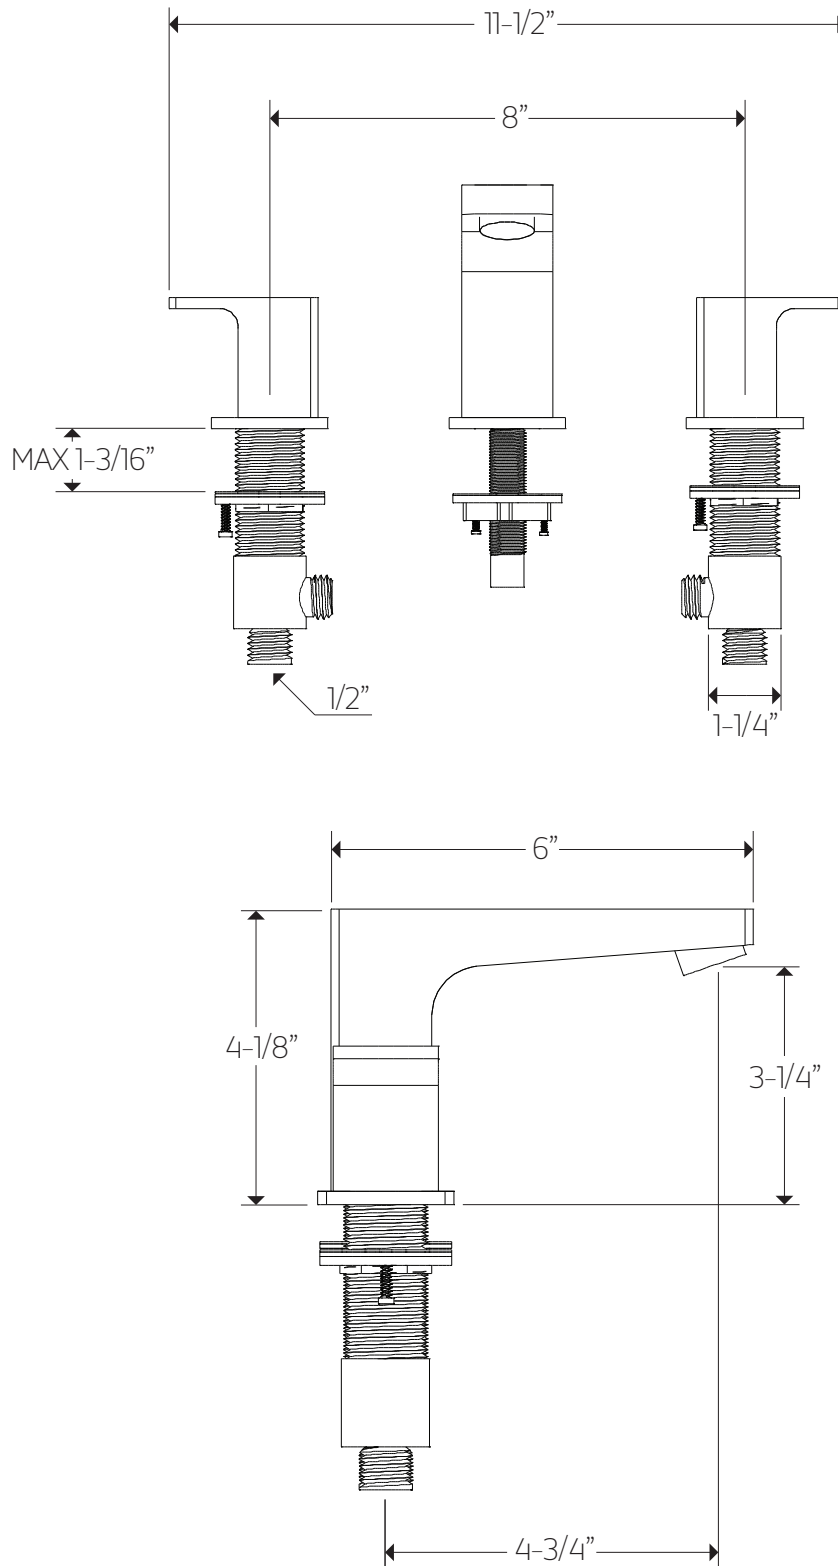

F701-5

OPERATING SPECIFICATIONS

safire 8" lav faucet

FEATURES

Valve bodies included

OPERATING PRESSURE

Minimum: 15 psi

Maximum: 75 psi

PRODUCT DIMENSIONS

safire 8" lav faucet

STEP 1

INSTALLATION STEPS

STEP 2

artos[®]

F701-5

safire 8" lav faucet