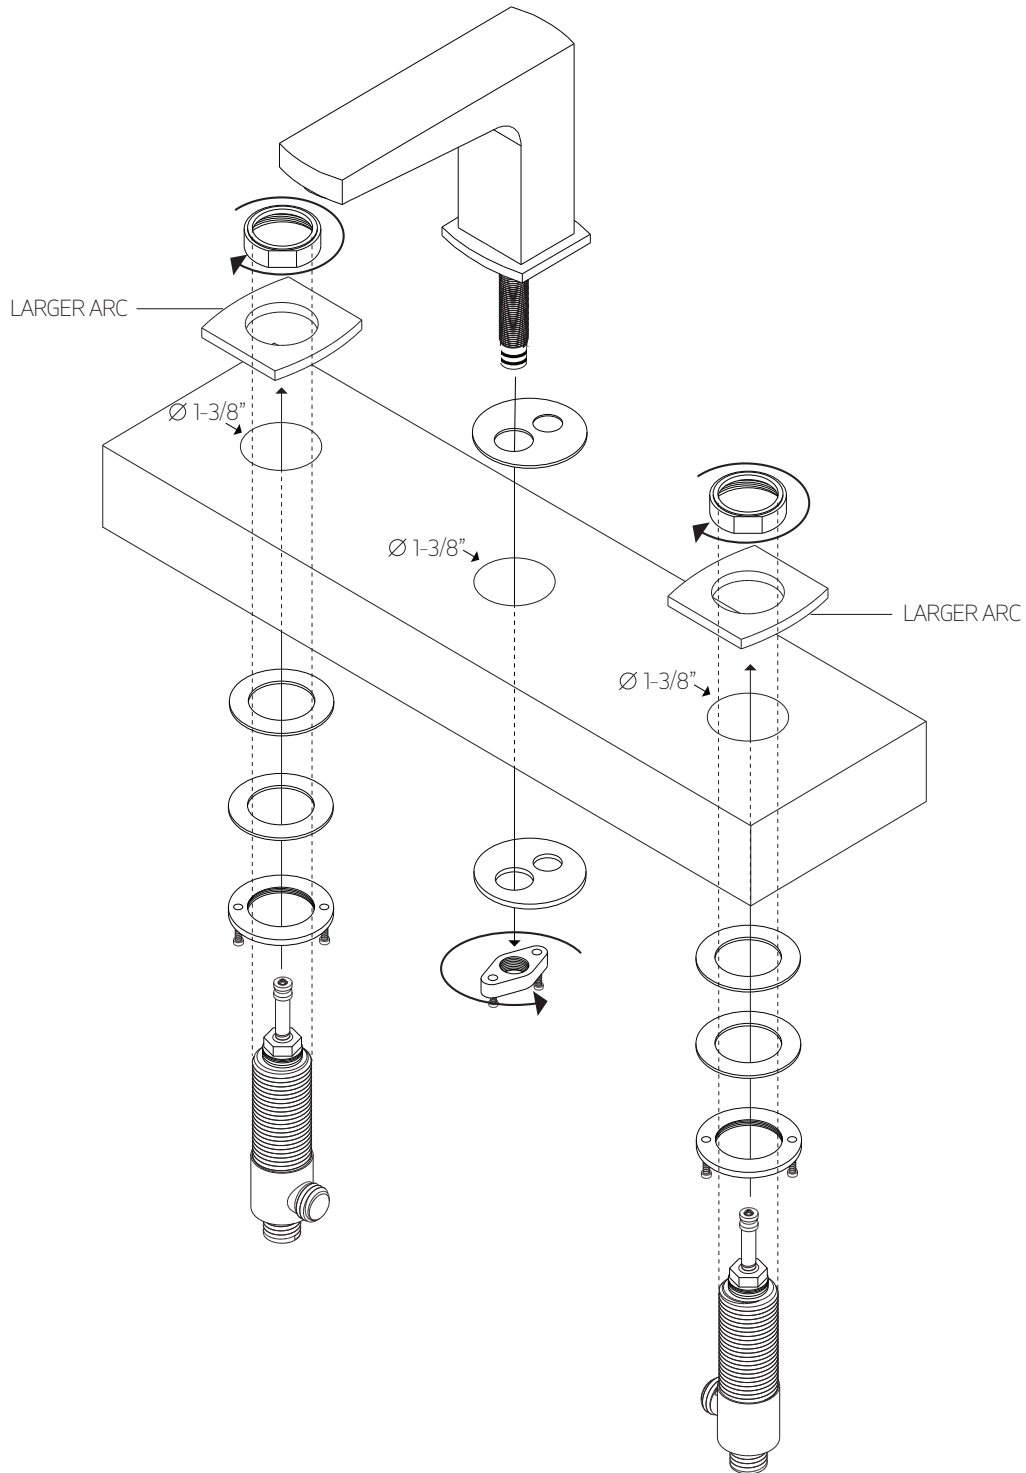

F701-5

OPERATING SPECIFICATIONS

safire 8" lav faucet

FEATURES

Valve bodies included

OPERATING PRESSURE

Minimum: 15 psi

Maximum: 75 psi

PRODUCT DIMENSIONS

safire 8" lav faucet

STEP 1

INSTALLATION STEPS

STEP 2

artos[®]

F701-5

safire 8" lav faucet

STEP 3

STEP 4

INSTALLATION STEPS

STEP 5

STEP 6

INSTALLATION STEPS

STEP 7

safire 8" lav faucet

- ① FAUCET HANDLE (2) F701-5 XP1
- ② HANDLE SET SCREW (2) F701-5 XP2
- ③ CLAMP RING (2) F701-5 XP3
- ④ HANDLE ANTI-SCOLD RING (2) F701-5 XP4
- ⑤ ESCUTCHEON SECURING NUT (2) F701-5 XP5
- ⑥ HANDLE ESCUTCHEON (2) F701-5 XP6
- ⑦ VALVE RUBBER WASHER (2) F701-5 XP7
- ⑧ VALVE METAL WASHER (2) F701-5 XP8
- ⑨ VALVE SECURING NUT (2) F701-5 XP9
- ⑩ VALVE SECURING NUT SCREWS (4) F701-5 XP10
- ⑪ CONNECTION BRACKET SCREW (2) F701-5 XP11
- ⑫ HANDLE CONNECTION BRACKET (2) F701-5 XP12
- ⑬ VALVE STEM CLIP (2) F701-5 XP13
- ⑭ VALVE STEM (2) F701-5 XP14
- ⑮ VALVE BODY (2) F701-5 XP15
- ⑯ VALVE TO FAUCET SUPPLY HOSE (2) F701-5 XP16
- ⑰ FAUCET BODY CONNECTION TEE F701-5 XP17
- ⑱ FAUCET BODY (2) F701-5 XP18
- ⑲ FAUCET BODY DECK GASKET F701-5 XP19
- ⑳ FAUCET BODY RUBBER WASHER F701-5 XP20
- ㉑ FAUCET BODY METAL WASHER F701-5 XP21
- ㉒ DOUBLE WEDGE NUT F701-5 XP22
- ㉓ FAUCET SECURING NUT SCREWS (2) F701-5 XP23