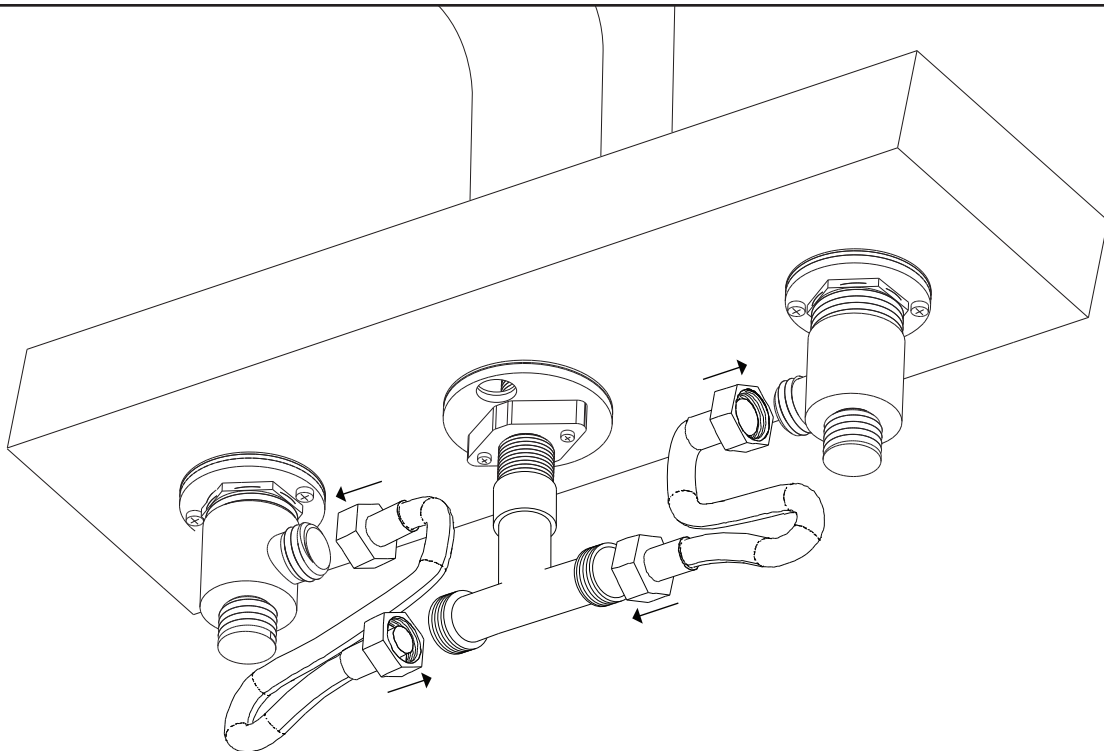

PRODUCT DIMENSIONS

safire 8" lav faucet

STEP 1

INSTALLATION STEPS

STEP 2

artos[®]

F701-5

safire 8" lav faucet

STEP 3

STEP 4

INSTALLATION STEPS

STEP 5

STEP 6

INSTALLATION STEPS

STEP 7

safire 8" lav faucet