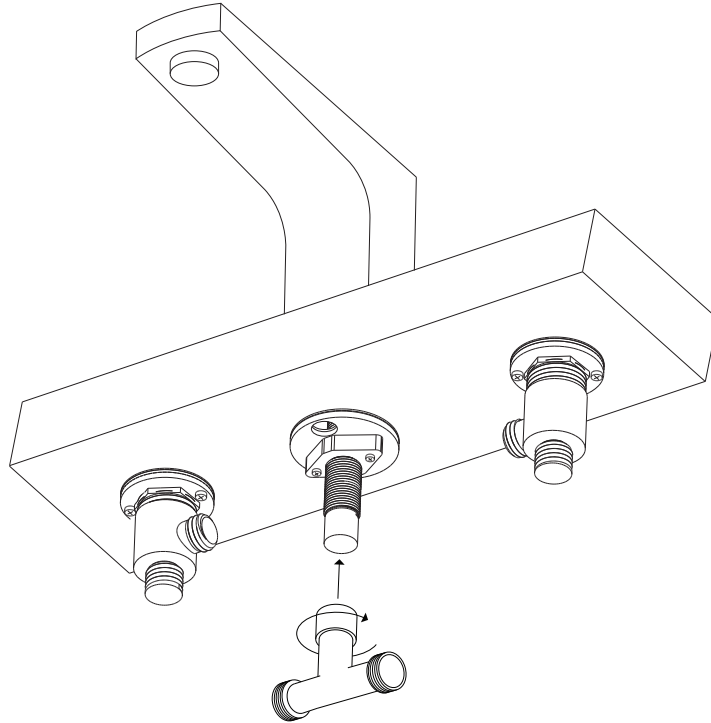

PRODUCT DIMENSIONS

safire 8" lav faucet

STEP 1

INSTALLATION STEPS

STEP 2

artos[®]

F701-5

safire 8" lav faucet

STEP 3

STEP 4

INSTALLATION STEPS

STEP 5

STEP 6

INSTALLATION STEPS

STEP 7

safire 8" lav faucet