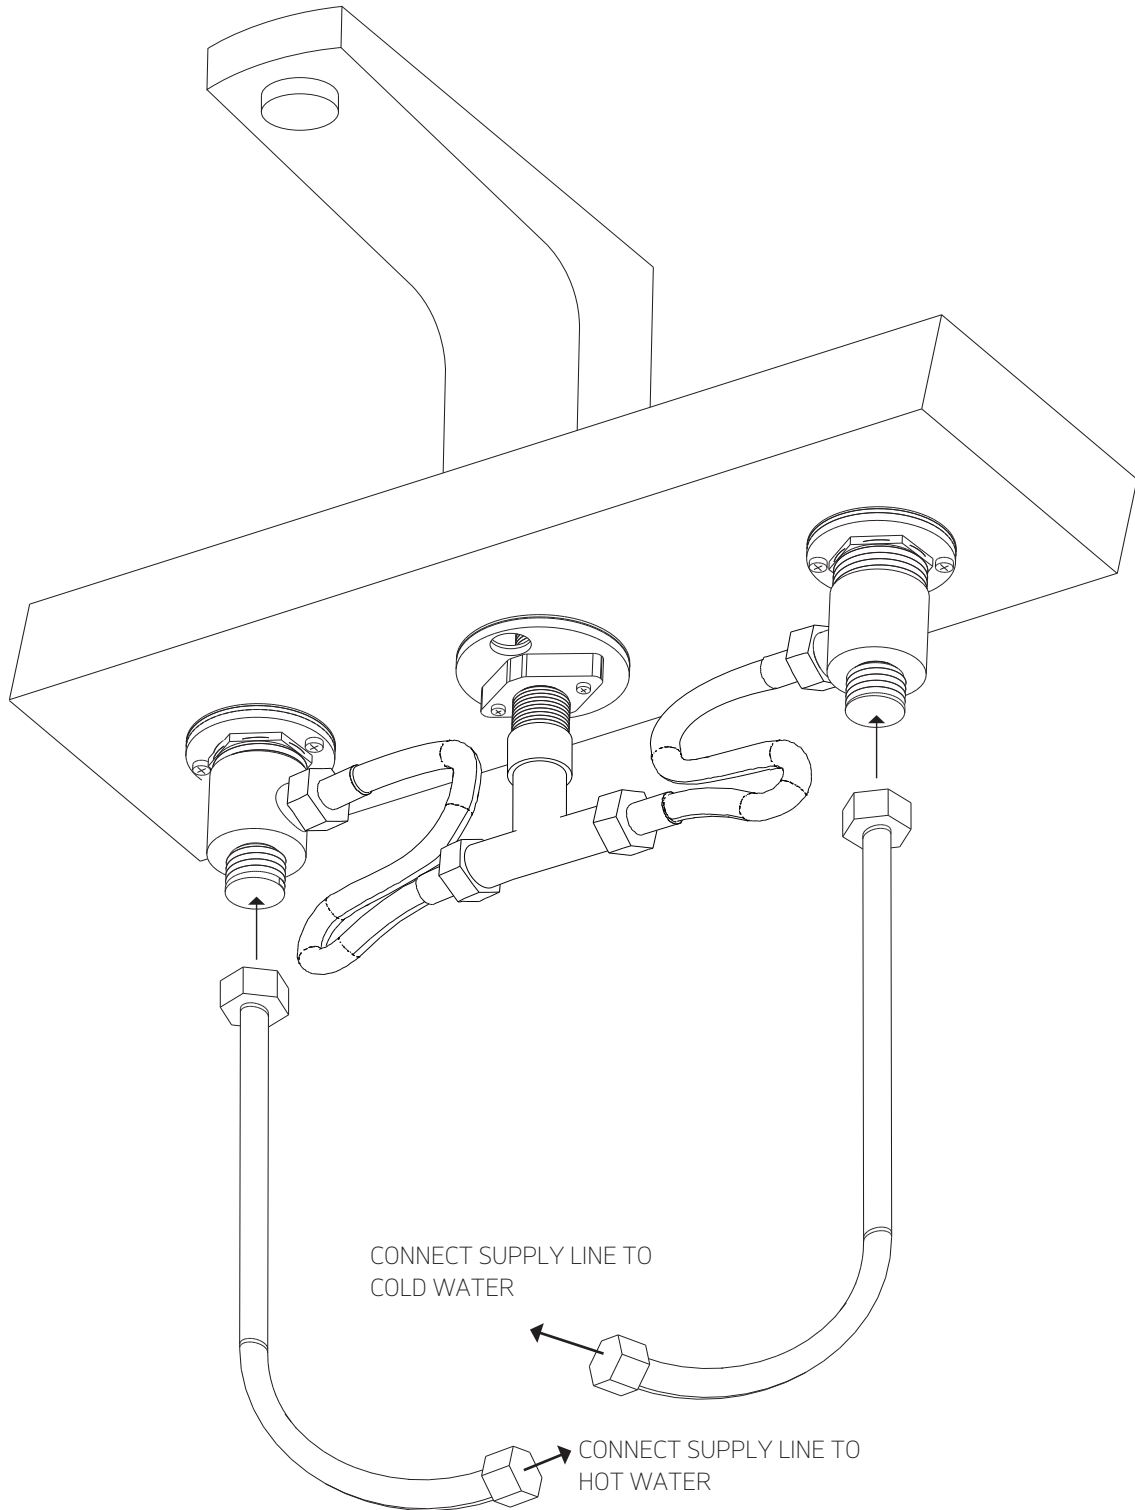

STEP 3

STEP 4

INSTALLATION STEPS

STEP 5

STEP 6

INSTALLATION STEPS

STEP 7

safire 8" lav faucet

- ① FAUCET HANDLE (2) F701-5 XP1
- ② HANDLE SET SCREW (2) F701-5 XP2
- ③ CLAMP RING (2) F701-5 XP3
- ④ HANDLE ANTI-SCOLD RING (2) F701-5 XP4
- ⑤ ESCUTCHEON SECURING NUT (2) F701-5 XP5
- ⑥ HANDLE ESCUTCHEON (2) F701-5 XP6
- ⑦ VALVE RUBBER WASHER (2) F701-5 XP7
- ⑧ VALVE METAL WASHER (2) F701-5 XP8
- ⑨ VALVE SECURING NUT (2) F701-5 XP9
- ⑩ VALVE SECURING NUT SCREWS (4) F701-5 XP10
- ⑪ CONNECTION BRACKET SCREW (2) F701-5 XP11
- ⑫ HANDLE CONNECTION BRACKET (2) F701-5 XP12
- ⑬ VALVE STEM CLIP (2) F701-5 XP13
- ⑭ VALVE STEM (2) F701-5 XP14
- ⑮ VALVE BODY (2) F701-5 XP15
- ⑯ VALVE TO FAUCET SUPPLY HOSE (2) F701-5 XP16
- ⑰ FAUCET BODY CONNECTION TEE F701-5 XP17
- ⑱ FAUCET BODY (2) F701-5 XP18
- ⑲ FAUCET BODY DECK GASKET F701-5 XP19
- ⑳ FAUCET BODY RUBBER WASHER F701-5 XP20
- ㉑ FAUCET BODY METAL WASHER F701-5 XP21
- ㉒ DOUBLE WEDGE NUT F701-5 XP22
- ㉓ FAUCET SECURING NUT SCREWS (2) F701-5 XP23