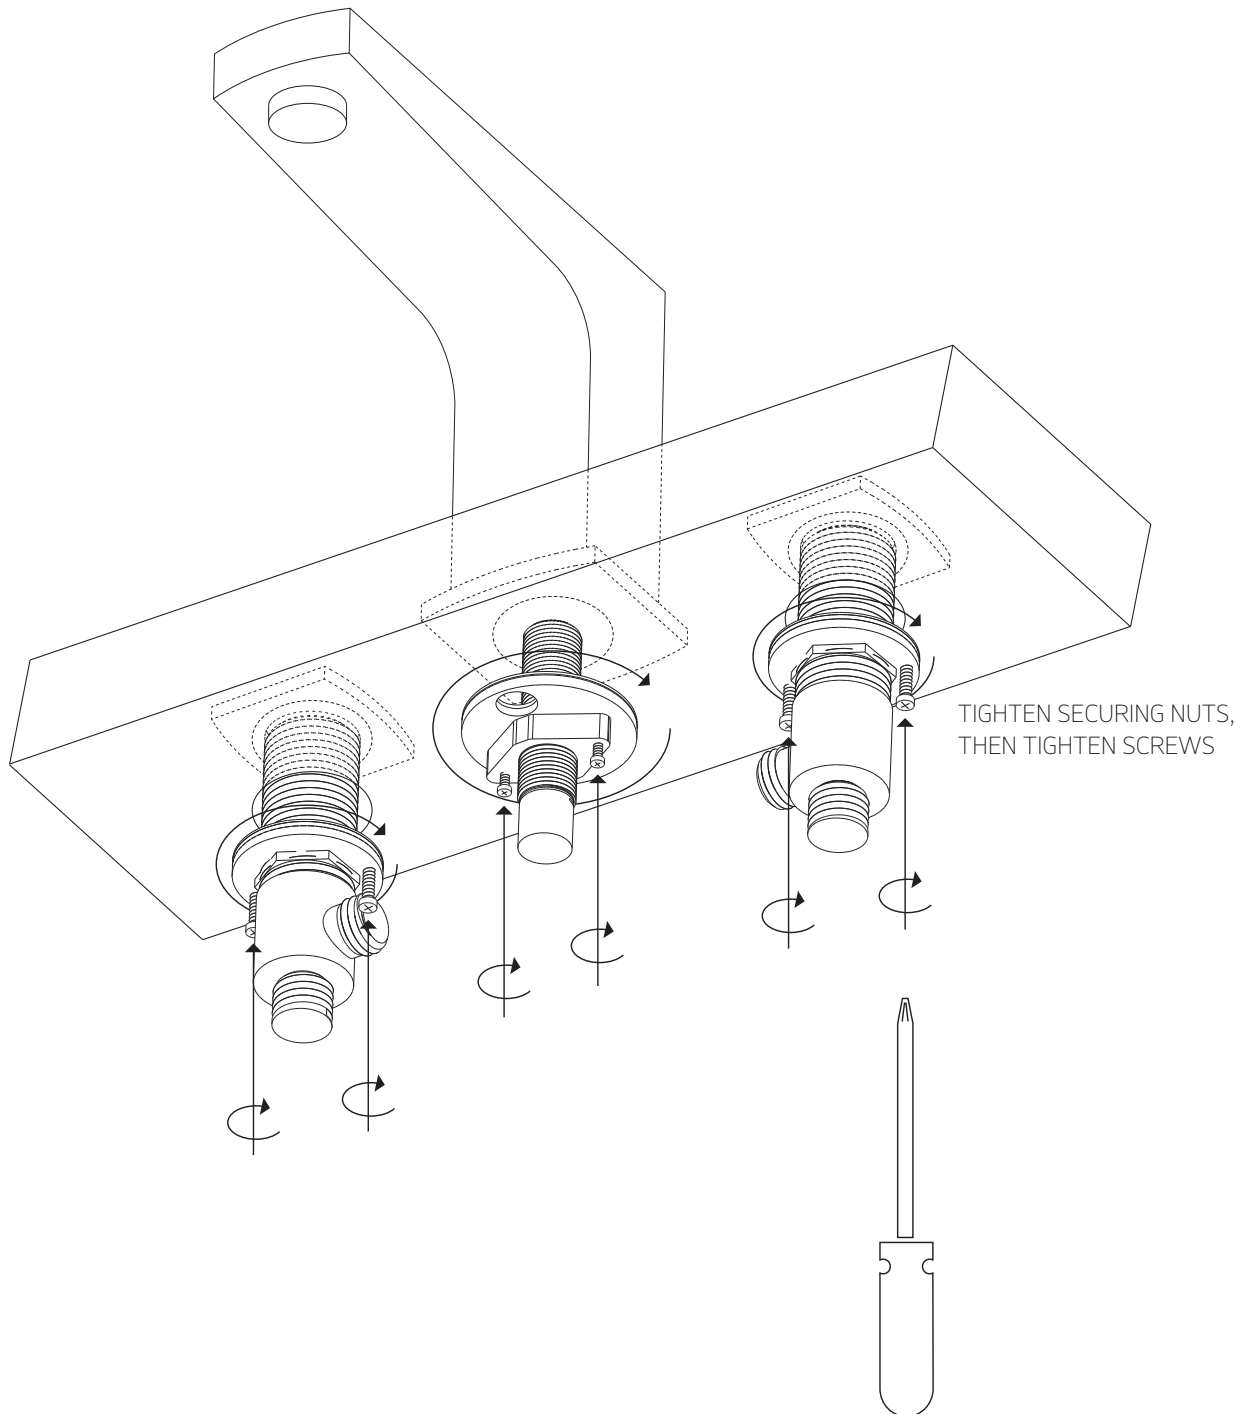

PRODUCT DIMENSIONS

safire 8" lav faucet

STEP 1

INSTALLATION STEPS

STEP 2

artos[®]

F701-5

safire 8" lav faucet

STEP 3

STEP 4

INSTALLATION STEPS

STEP 5

STEP 6

INSTALLATION STEPS

STEP 7

safire 8" lav faucet