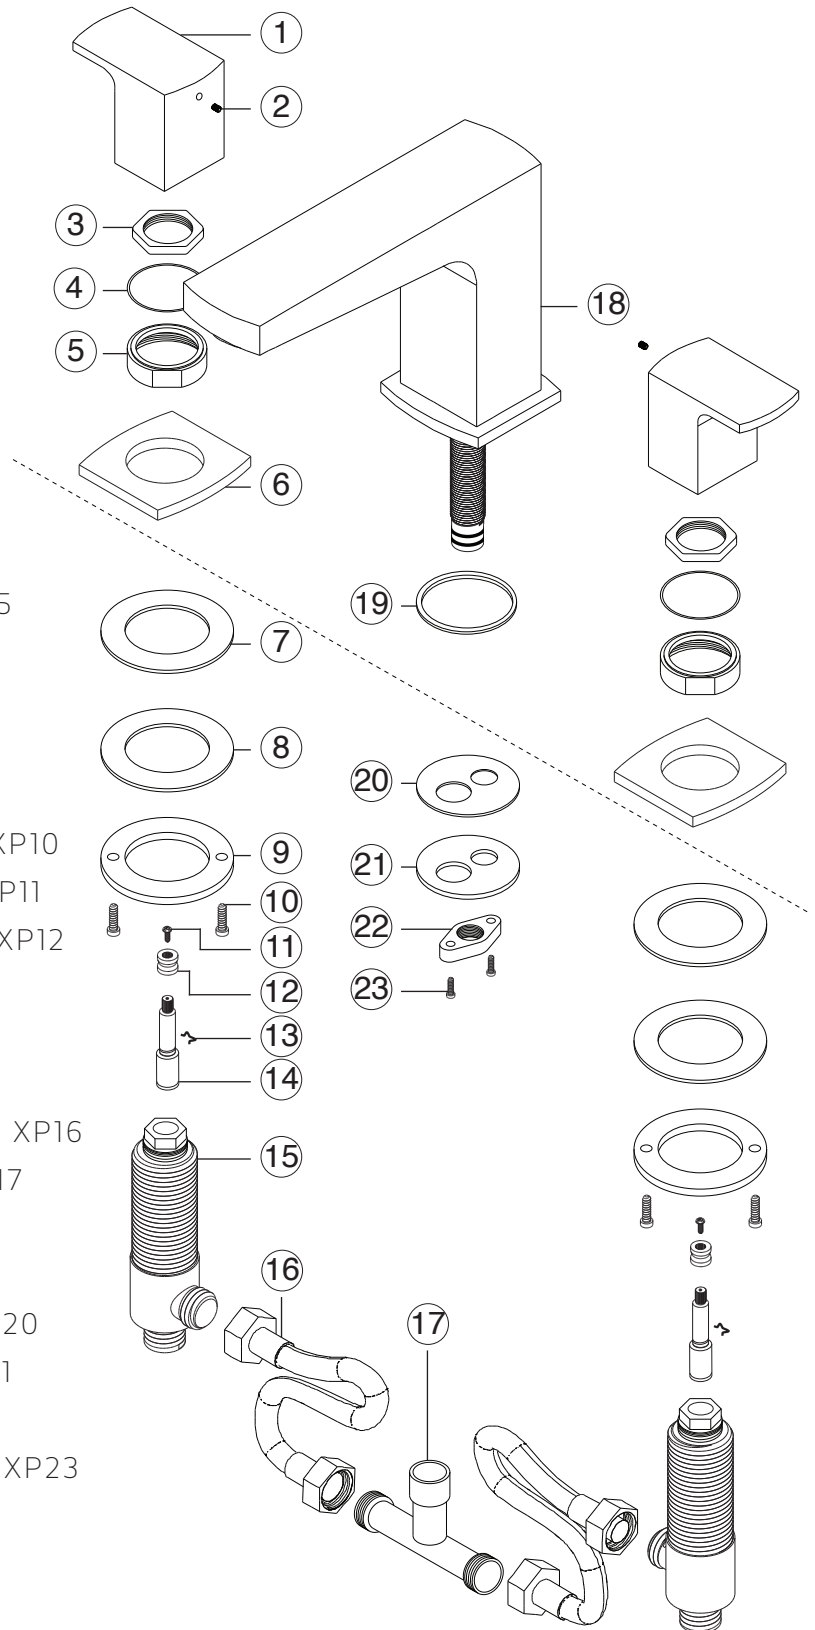

PRODUCT DIMENSIONS

safire 8" lav faucet

STEP 1

INSTALLATION STEPS

STEP 2

artos[®]

F701-5

safire 8" lav faucet

STEP 3

STEP 4

INSTALLATION STEPS

STEP 5

STEP 6

INSTALLATION STEPS

STEP 7

safire 8" lav faucet

- ① FAUCET HANDLE (2) F701-5 XP1
- ② HANDLE SET SCREW (2) F701-5 XP2
- ③ CLAMP RING (2) F701-5 XP3
- ④ HANDLE ANTI-SCOLD RING (2) F701-5 XP4
- ⑤ ESCUTCHEON SECURING NUT (2) F701-5 XP5
- ⑥ HANDLE ESCUTCHEON (2) F701-5 XP6
- ⑦ VALVE RUBBER WASHER (2) F701-5 XP7
- ⑧ VALVE METAL WASHER (2) F701-5 XP8
- ⑨ VALVE SECURING NUT (2) F701-5 XP9
- ⑩ VALVE SECURING NUT SCREWS (4) F701-5 XP10
- ⑪ CONNECTION BRACKET SCREW (2) F701-5 XP11
- ⑫ HANDLE CONNECTION BRACKET (2) F701-5 XP12
- ⑬ VALVE STEM CLIP (2) F701-5 XP13
- ⑭ VALVE STEM (2) F701-5 XP14
- ⑮ VALVE BODY (2) F701-5 XP15
- ⑯ VALVE TO FAUCET SUPPLY HOSE (2) F701-5 XP16
- ⑰ FAUCET BODY CONNECTION TEE F701-5 XP17
- ⑱ FAUCET BODY (2) F701-5 XP18
- ⑲ FAUCET BODY DECK GASKET F701-5 XP19
- ⑳ FAUCET BODY RUBBER WASHER F701-5 XP20
- ㉑ FAUCET BODY METAL WASHER F701-5 XP21
- ㉒ DOUBLE WEDGE NUT F701-5 XP22
- ㉓ FAUCET SECURING NUT SCREWS (2) F701-5 XP23