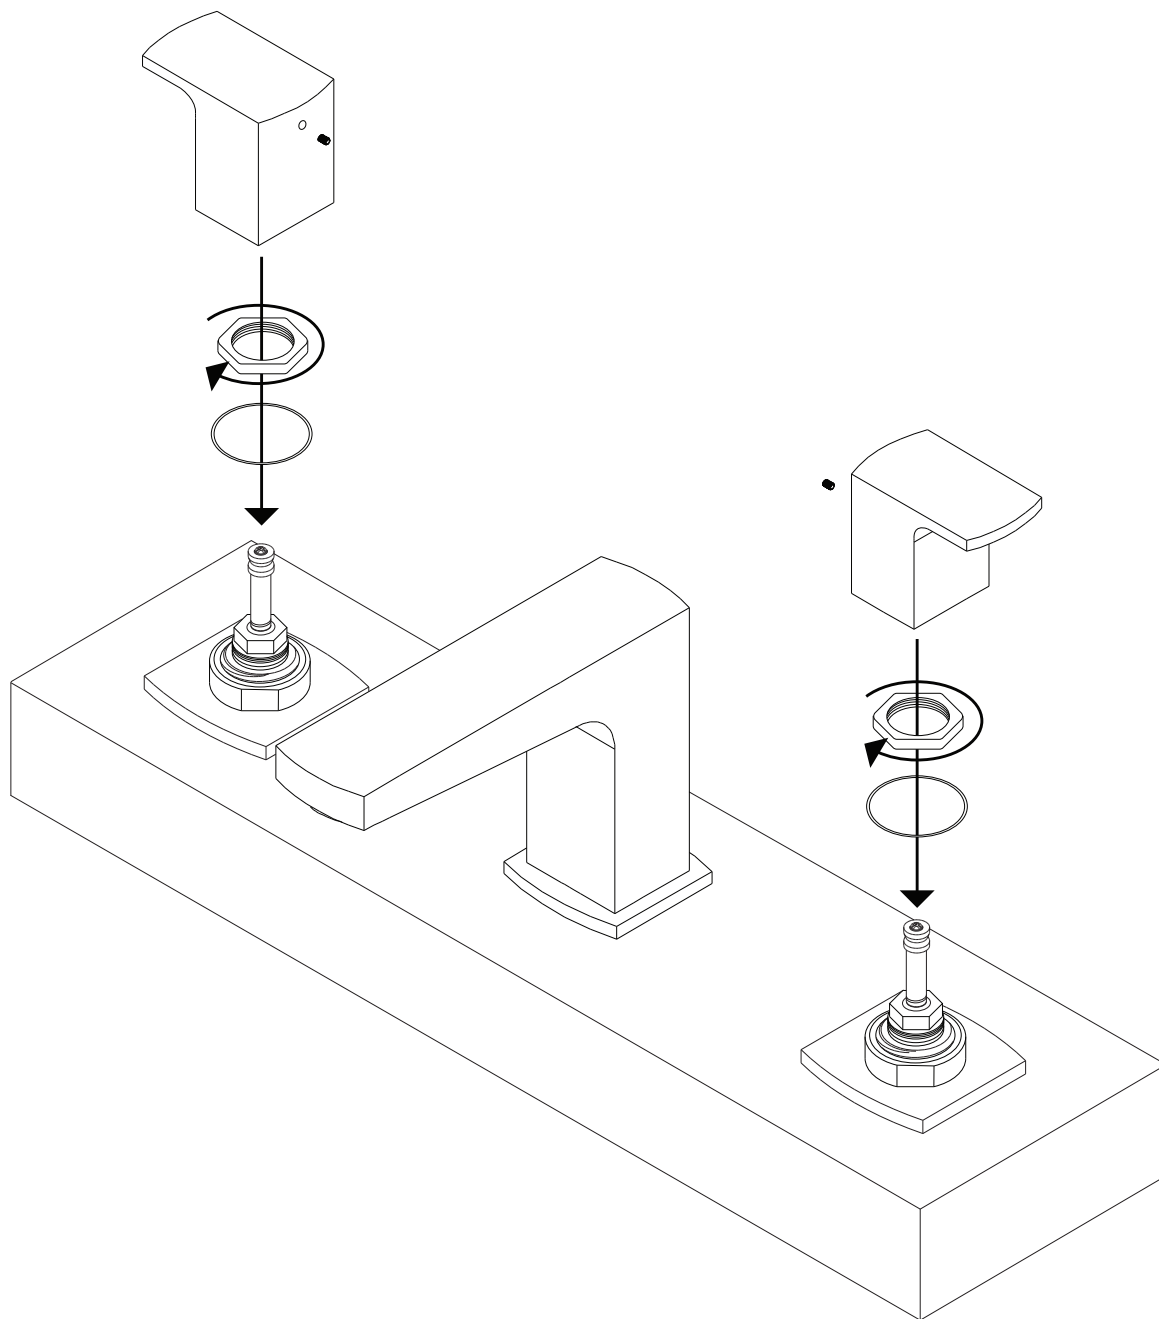

STEP 3

STEP 4

INSTALLATION STEPS

STEP 5

STEP 6

INSTALLATION STEPS

STEP 7

safire 8" lav faucet

- ① FAUCET HANDLE (2) F701-5 XP1
- ② HANDLE SET SCREW (2) F701-5 XP2
- ③ CLAMP RING (2) F701-5 XP3
- ④ HANDLE ANTI-SCOLD RING (2) F701-5 XP4
- ⑤ ESCUTCHEON SECURING NUT (2) F701-5 XP5
- ⑥ HANDLE ESCUTCHEON (2) F701-5 XP6
- ⑦ VALVE RUBBER WASHER (2) F701-5 XP7
- ⑧ VALVE METAL WASHER (2) F701-5 XP8
- ⑨ VALVE SECURING NUT (2) F701-5 XP9
- ⑩ VALVE SECURING NUT SCREWS (4) F701-5 XP10
- ⑪ CONNECTION BRACKET SCREW (2) F701-5 XP11
- ⑫ HANDLE CONNECTION BRACKET (2) F701-5 XP12
- ⑬ VALVE STEM CLIP (2) F701-5 XP13
- ⑭ VALVE STEM (2) F701-5 XP14
- ⑮ VALVE BODY (2) F701-5 XP15
- ⑯ VALVE TO FAUCET SUPPLY HOSE (2) F701-5 XP16
- ⑰ FAUCET BODY CONNECTION TEE F701-5 XP17
- ⑱ FAUCET BODY (2) F701-5 XP18
- ⑲ FAUCET BODY DECK GASKET F701-5 XP19
- ⑳ FAUCET BODY RUBBER WASHER F701-5 XP20
- ㉑ FAUCET BODY METAL WASHER F701-5 XP21
- ㉒ DOUBLE WEDGE NUT F701-5 XP22
- ㉓ FAUCET SECURING NUT SCREWS (2) F701-5 XP23