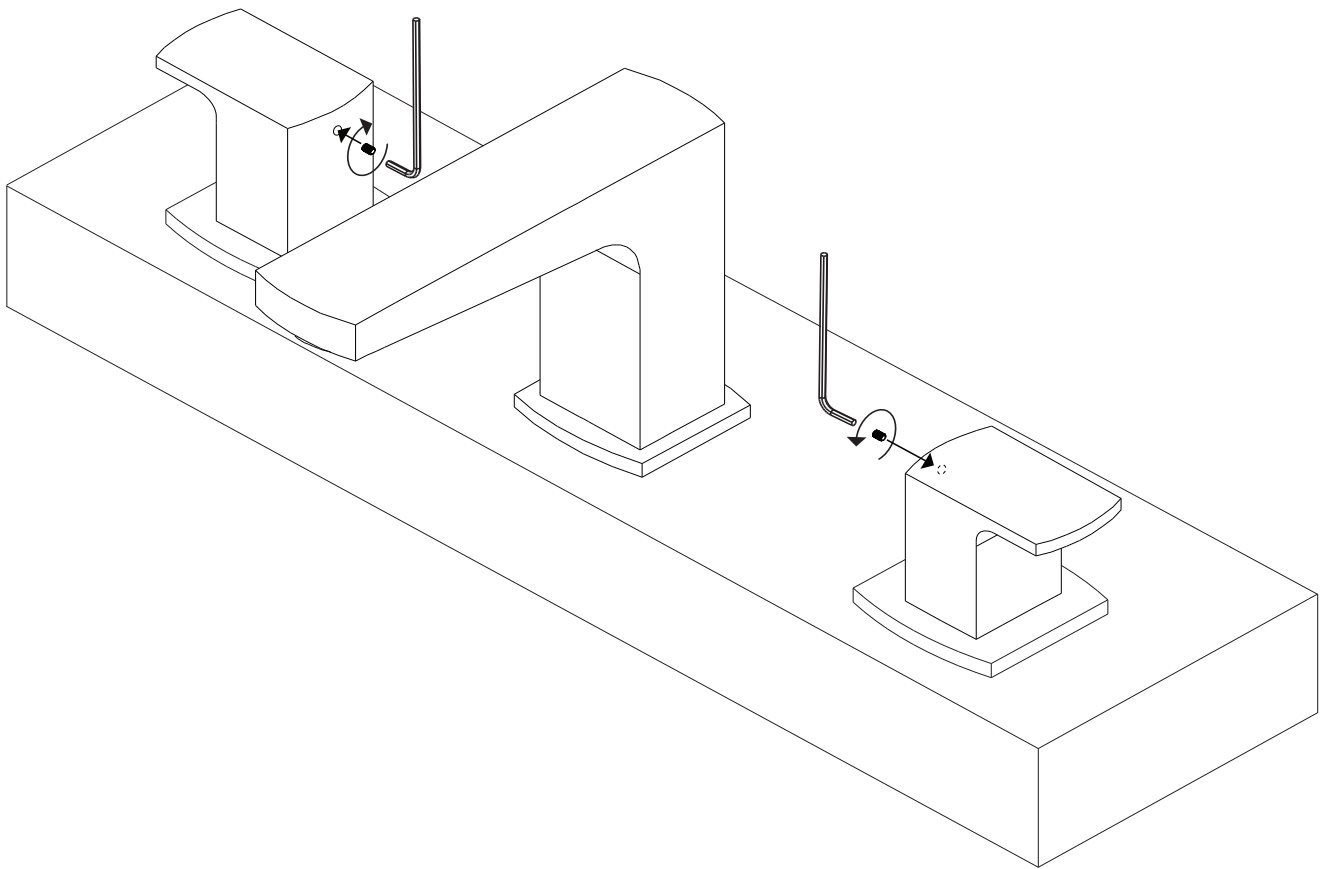

STEP 3

STEP 4

INSTALLATION STEPS

STEP 5

STEP 6

INSTALLATION STEPS

STEP 7

safire 8" lav faucet

- ① FAUCET HANDLE (2) F701-5 XP1
- ② HANDLE SET SCREW (2) F701-5 XP2
- ③ CLAMP RING (2) F701-5 XP3
- ④ HANDLE ANTI-SCOLD RING (2) F701-5 XP4
- ⑤ ESCUTCHEON SECURING NUT (2) F701-5 XP5
- ⑥ HANDLE ESCUTCHEON (2) F701-5 XP6
- ⑦ VALVE RUBBER WASHER (2) F701-5 XP7
- ⑧ VALVE METAL WASHER (2) F701-5 XP8
- ⑨ VALVE SECURING NUT (2) F701-5 XP9
- ⑩ VALVE SECURING NUT SCREWS (4) F701-5 XP10
- ⑪ CONNECTION BRACKET SCREW (2) F701-5 XP11
- ⑫ HANDLE CONNECTION BRACKET (2) F701-5 XP12
- ⑬ VALVE STEM CLIP (2) F701-5 XP13
- ⑭ VALVE STEM (2) F701-5 XP14
- ⑮ VALVE BODY (2) F701-5 XP15
- ⑯ VALVE TO FAUCET SUPPLY HOSE (2) F701-5 XP16
- ⑰ FAUCET BODY CONNECTION TEE F701-5 XP17
- ⑱ FAUCET BODY (2) F701-5 XP18
- ⑲ FAUCET BODY DECK GASKET F701-5 XP19
- ⑳ FAUCET BODY RUBBER WASHER F701-5 XP20
- ㉑ FAUCET BODY METAL WASHER F701-5 XP21
- ㉒ DOUBLE WEDGE NUT F701-5 XP22
- ㉓ FAUCET SECURING NUT SCREWS (2) F701-5 XP23