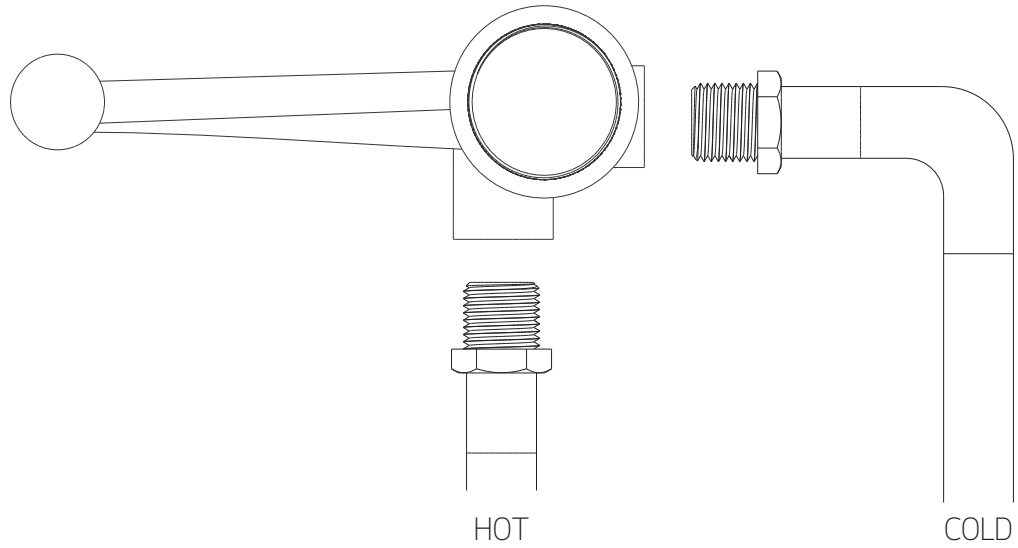

artos®

F501-8-1

opera in wall lav faucet single handle

STEP 1