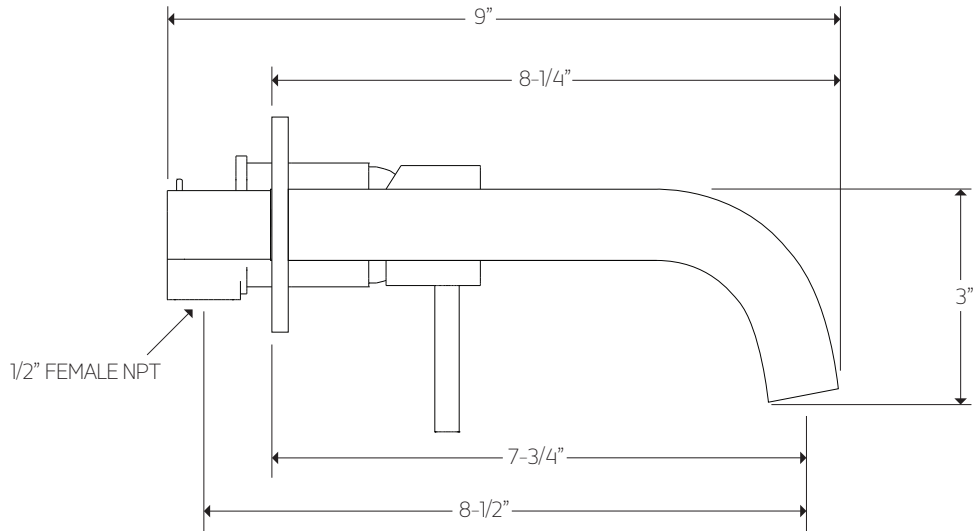

## PRODUCT DIMENSIONS

opera in wall lav faucet single  
handle