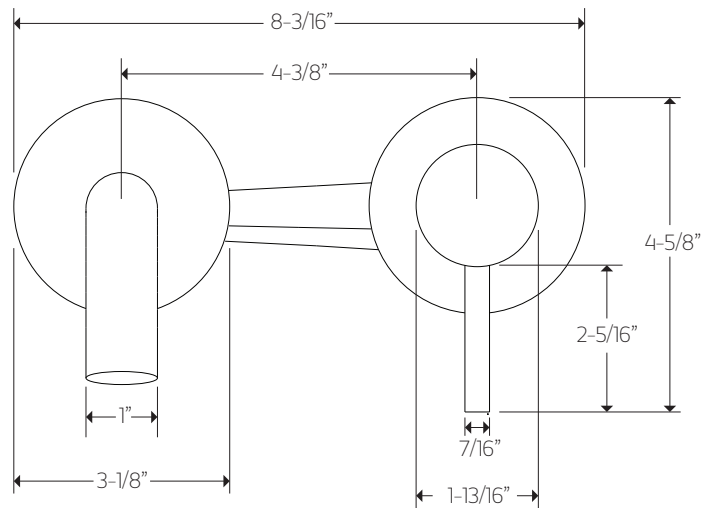

## PRODUCT DIMENSIONS

opera in wall lav faucet single  
handle