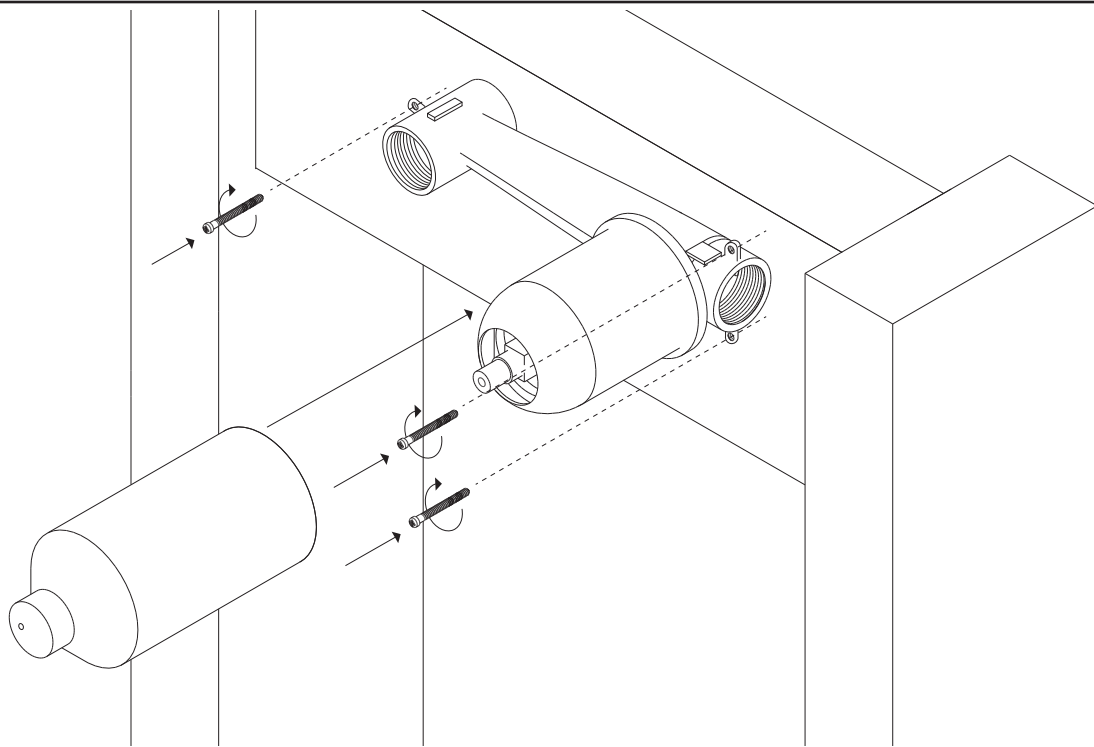

artos®

F501-8-1

opera in wall lav faucet single handle

STEP 1

STEP 2