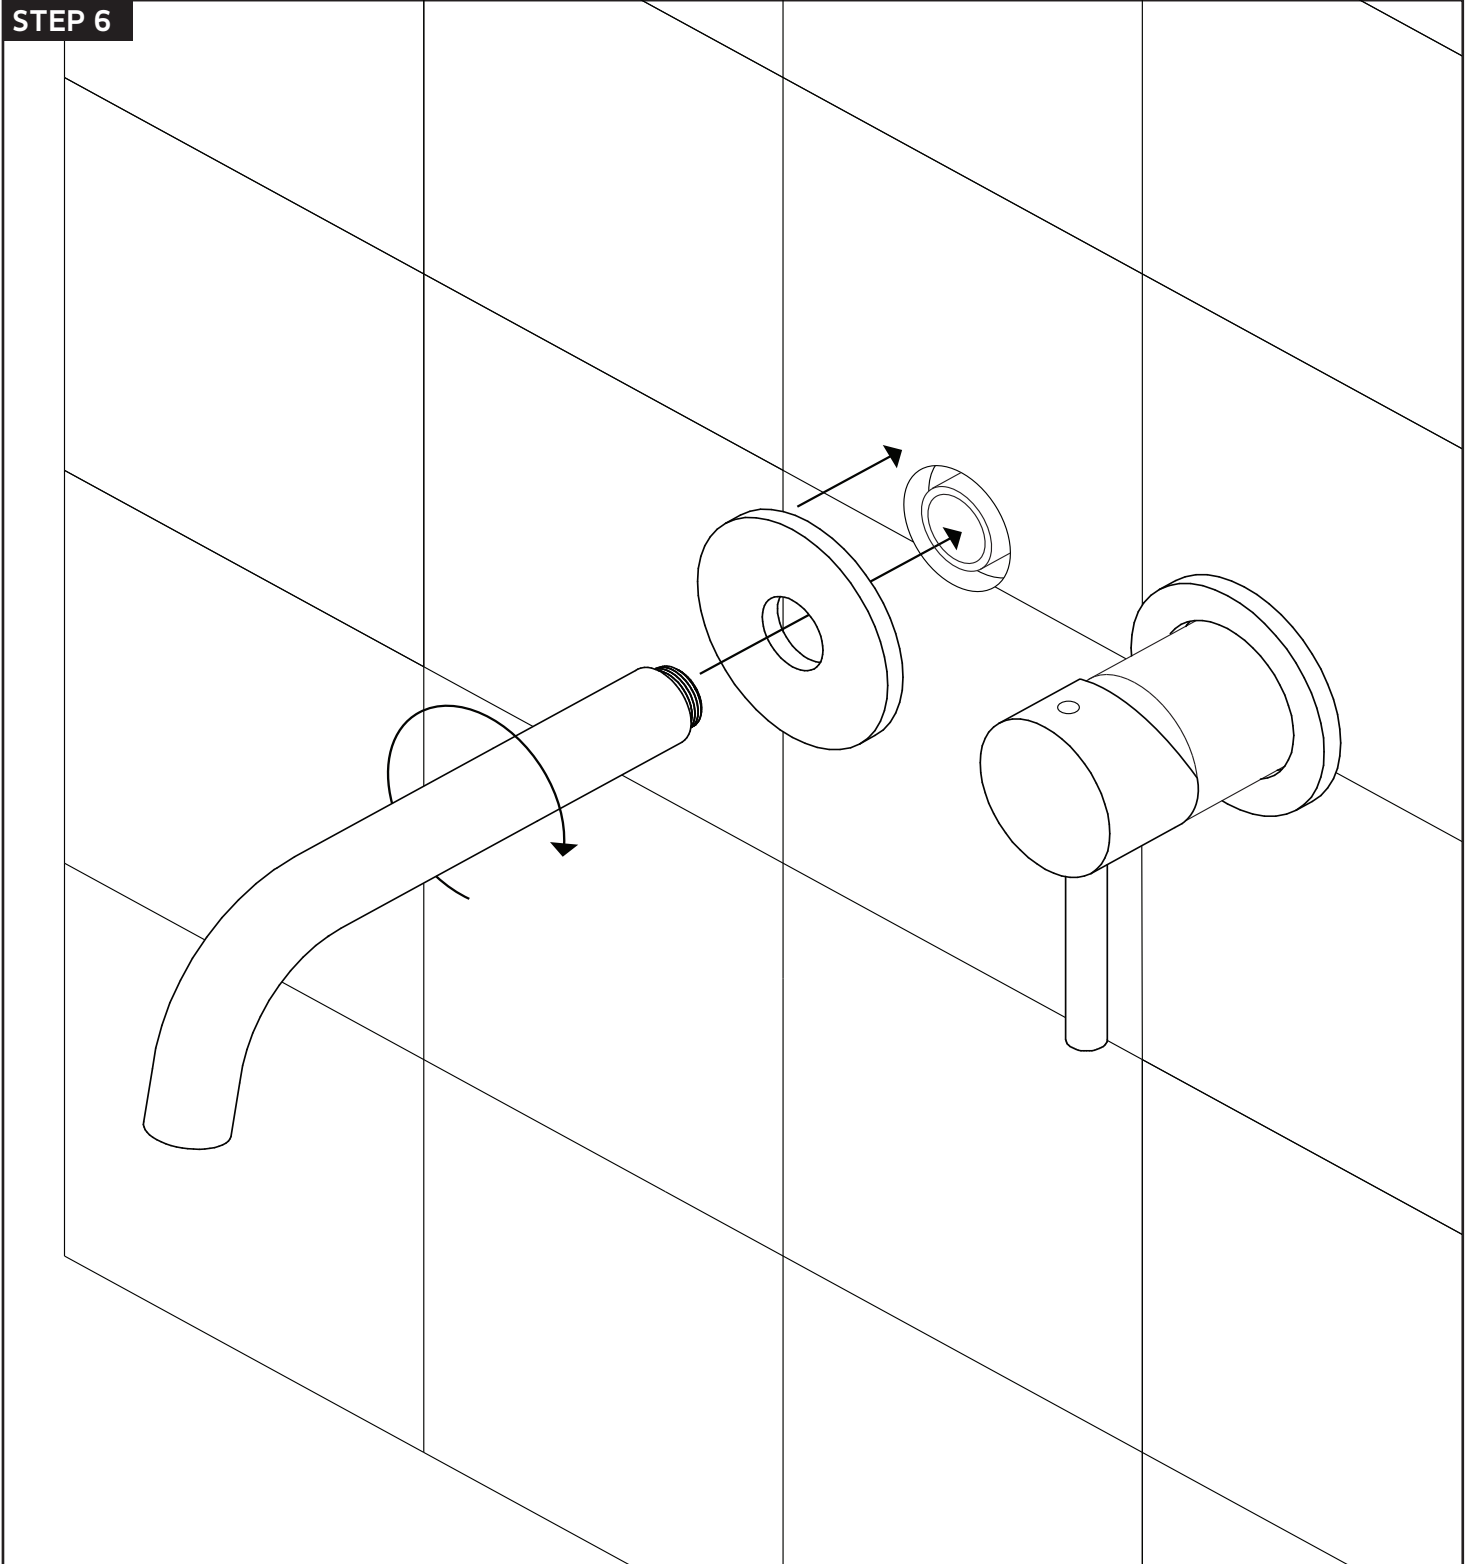

INSTALLATION STEPS

STEP 6