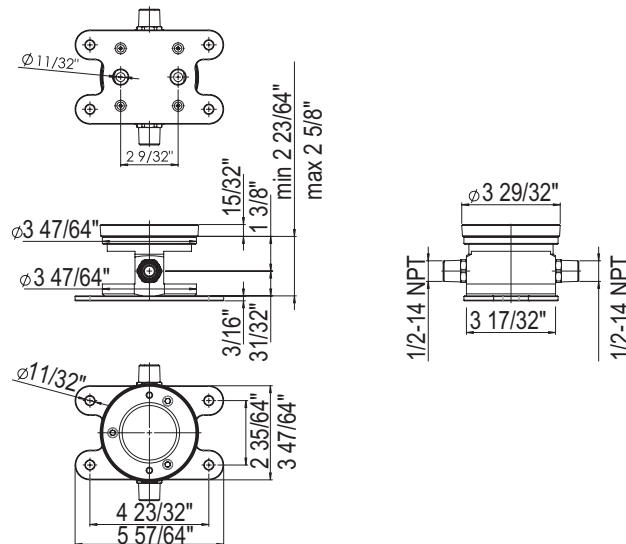

WARRANTY

- Limited Lifetime