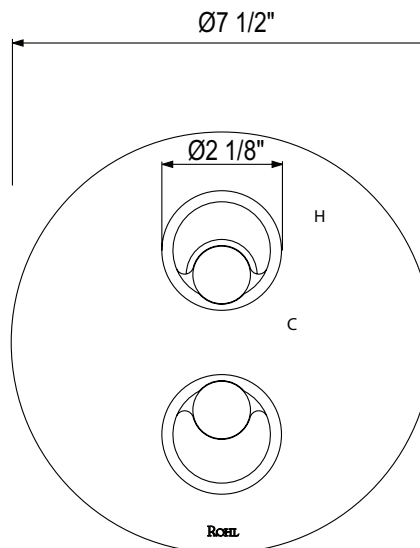

WARRANTY

- Limited Lifetime
- (*) 5-Year Limited Warranty