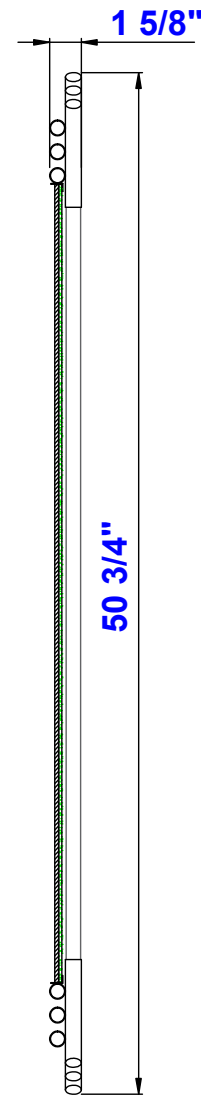

35 3/8"

Item Number :  
999-M35.4-PG-LU

JAMES MARTIN

VANITIES™

**Sarasota 35 3/8" Mirror**

Diagrams with Dimensions

Page 01 of 01

900mm

Item Number :  
999-M35.4-PG-LU

JAMES MARTIN

VANITIES™

Sarasota 900mm Mirror

Diagrams with Dimensions

Page 01 of 01