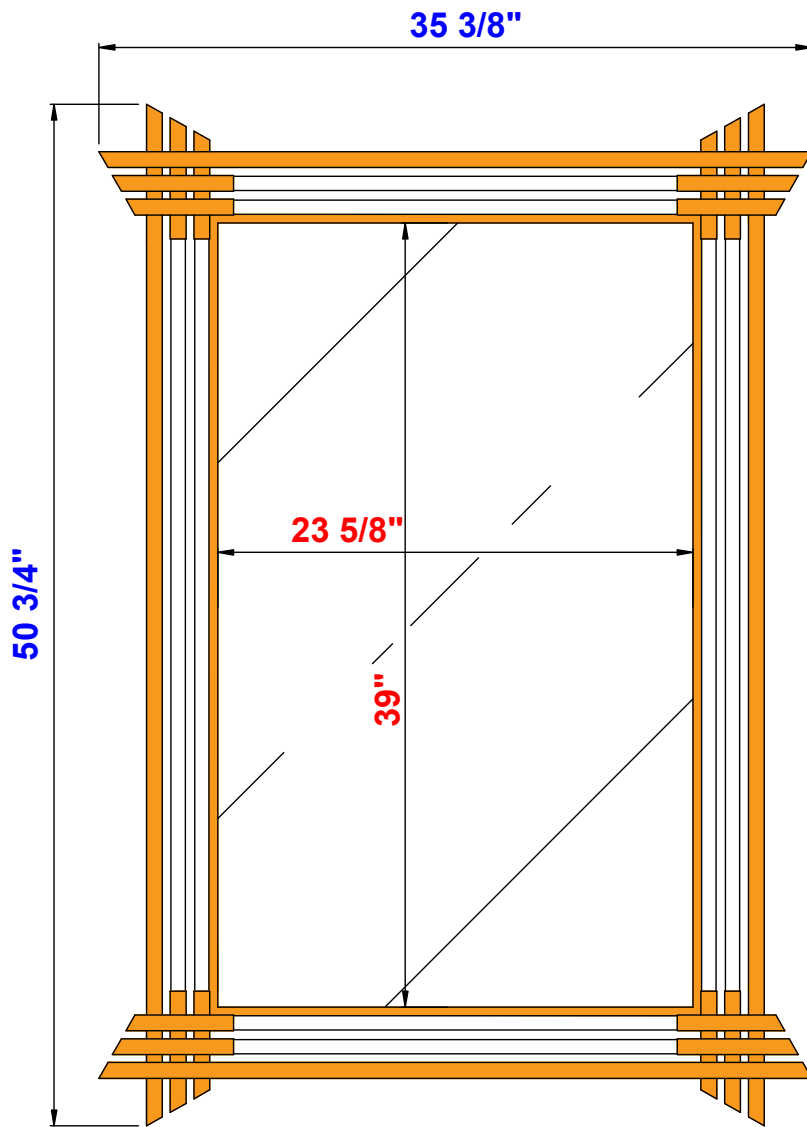

35 3/8"

Item Number :  
999-M35.4-PG-LU

JAMES MARTIN

VANITIES™

**Sarasota 35 3/8" Mirror**

Diagrams with Dimensions

Page 01 of 01

900mm

Item Number :  
999-M35.4-PG-LU

JAMES MARTIN

VANITIES™

Sarasota 900mm Mirror

Diagrams with Dimensions

Page 01 of 01