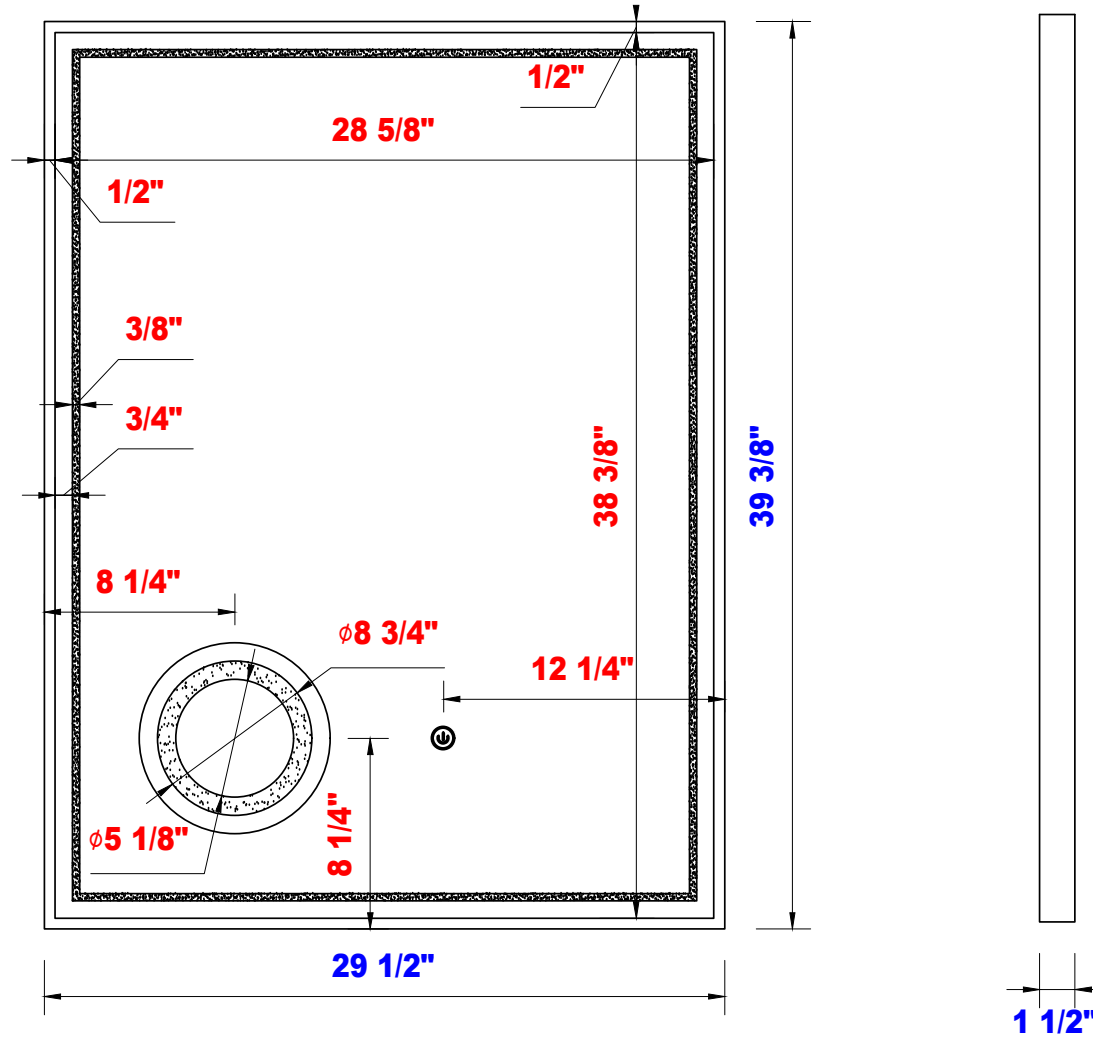

29 1/2"

Item Number
901-M29.5-GW
901-M29.5-MBK

JAMES MARTIN

VANITIES™

Tampa 29 1/2" Mirror
Diagrams with Dimensions
Page 01 of 01

750mm

Item Number
901-M29.5-GW
901-M29.5-MBK

JAMES MARTIN

VANITIES™

Tampa 750mm Mirror
Diagrams with Dimensions
Page 01 of 01