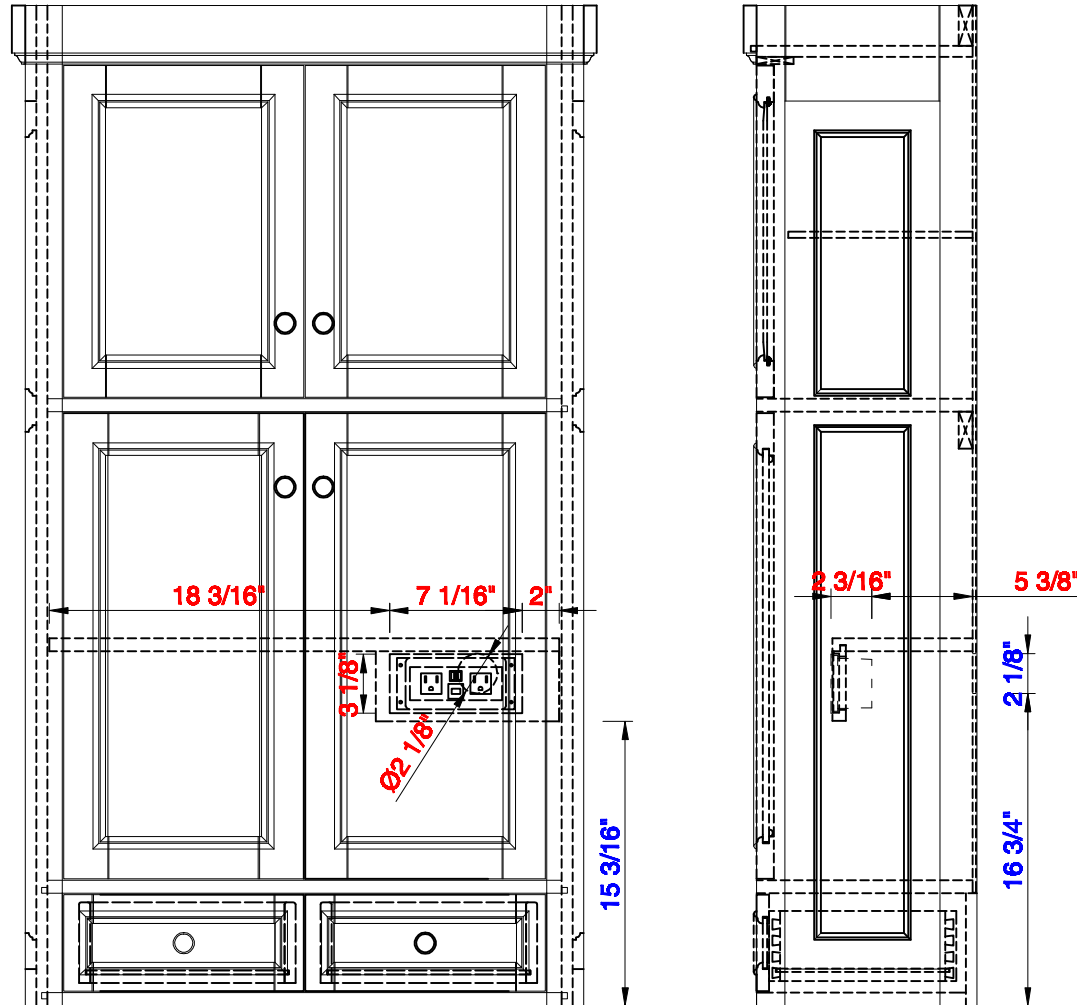

31 1/4"

Item Number:
825-H30-BW

JAMES MARTIN

VANITIES™

De Soto 31 1/4" Tower Hutch
Diagrams with Dimensions
page 01 of 01

794mm

Item Number:
825-H30-BW

JAMES MARTIN

VANITIES™

De Soto 794mm Tower Hutch
Diagrams with Dimensions
page 01 of 01

Version:202004