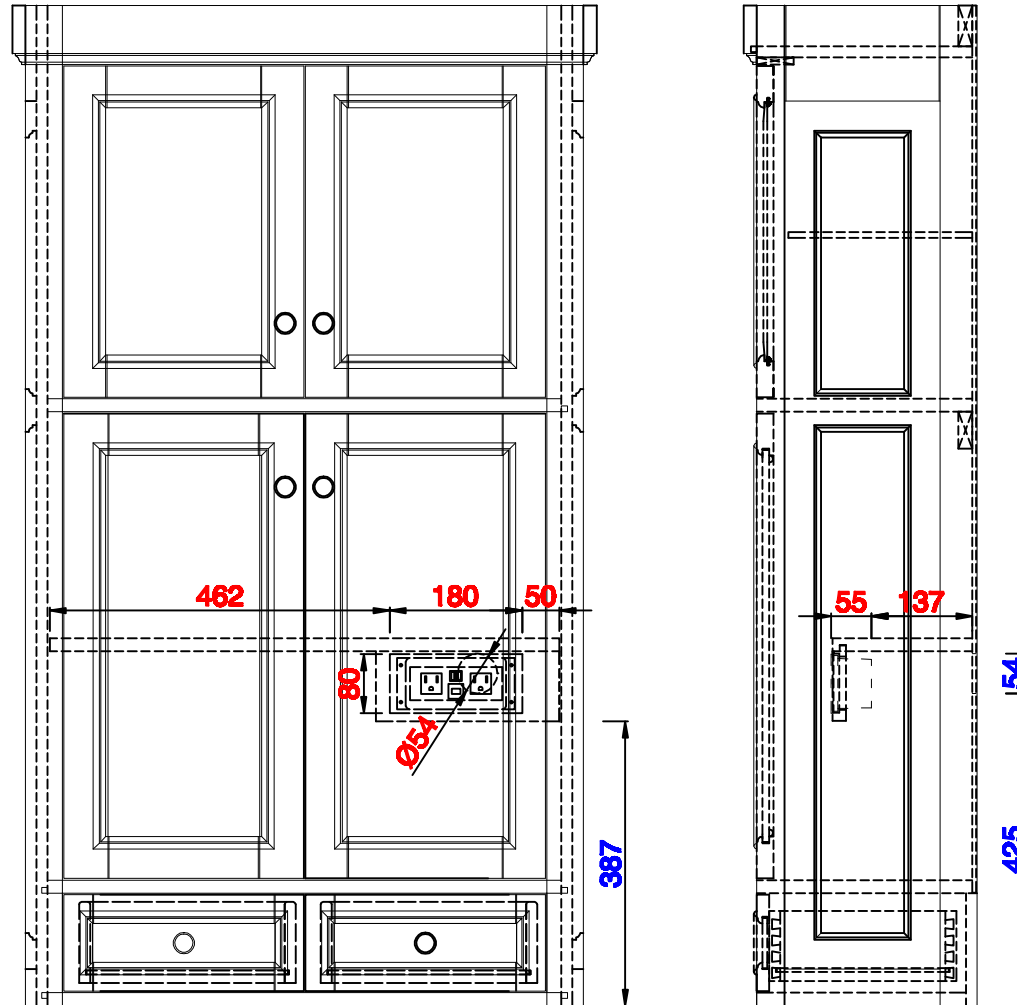

31 1/4"

Item Number:
825-H30-BW

JAMES MARTIN

VANITIES™

De Soto 31 1/4" Tower Hutch
Diagrams with Dimensions
page 01 of 01

794mm

Item Number:
825-H30-BW

JAMES MARTIN

VANITIES™

De Soto 794mm Tower Hutch
Diagrams with Dimensions
page 01 of 01

Version:202004