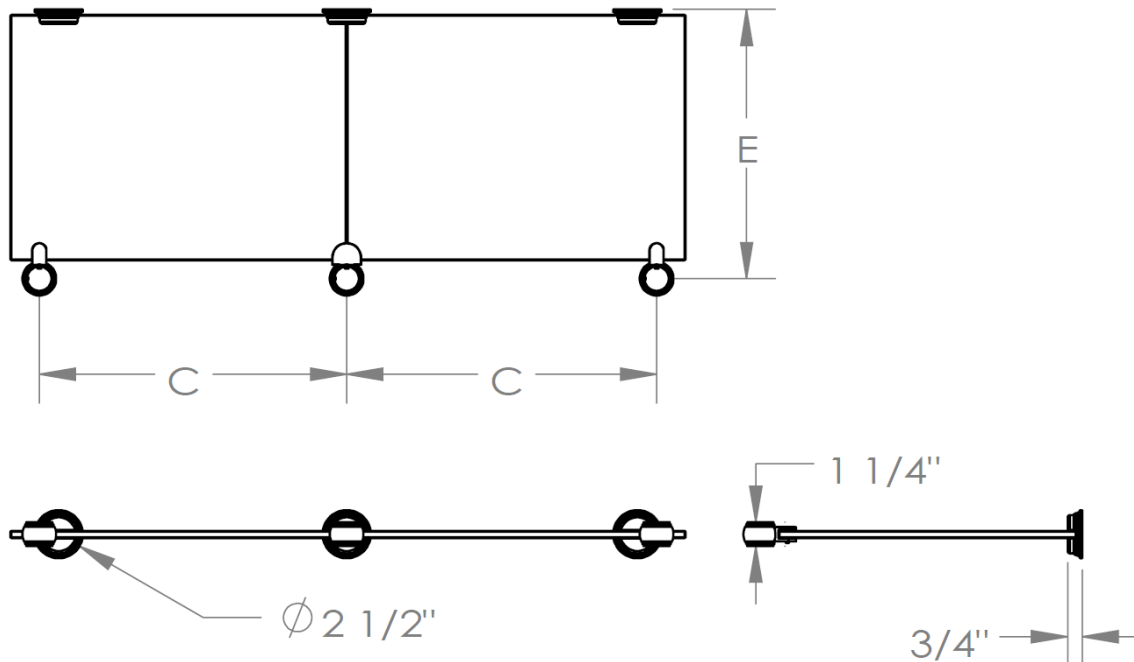

**CON\_\_-VT-0.8**

Tempered Glass Shelf for Double Consoles - Venetian/ Reeded

Model No.	C	E	Glass Size
CON60-VT-0.8 (for 60" double console)	25 1/2"	20"	18 3/4" X 33" X 3/8"
CON72-VT-0.8 (for 72" double console)	31 1/2"	20"	18 3/4" X 37" X 3/8"