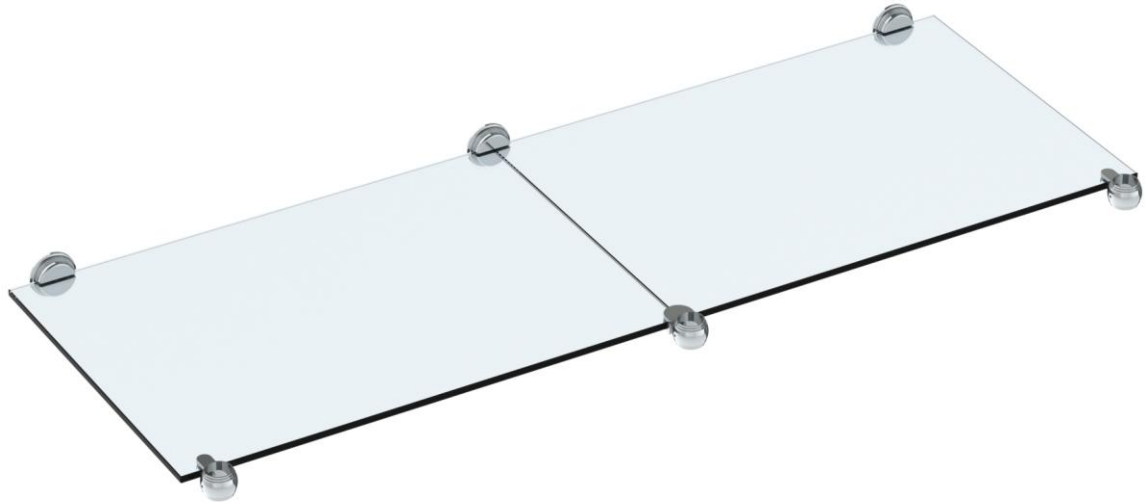

**CON\_\_-VT-0.8**

Tempered Glass Shelf for Double Consoles - Venetian/ Reeded

Model No.	C	E	Glass Size
CON60-VT-0.8 (for 60" double console)	25 1/2"	20"	18 3/4" X 33" X 3/8"
CON72-VT-0.8 (for 72" double console)	31 1/2"	20"	18 3/4" X 37" X 3/8"