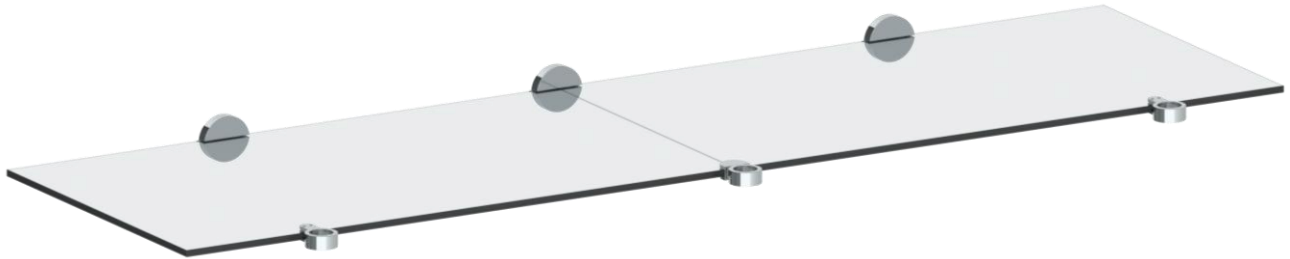

CON__-SUT-0.8

Tempered Glass Shelf for Double Consoles- Sutton

MODEL NO.	C	E	GLASS SIZE
CON60-SUT-0.8	25 1/2"	20"	18 3/4" x 27" x 3/8"
CON72-SUT-0.8	31 1/2"	20"	18 3/4" x 33" x 3/8"

WATERMARK DESIGNS 2/15/2019