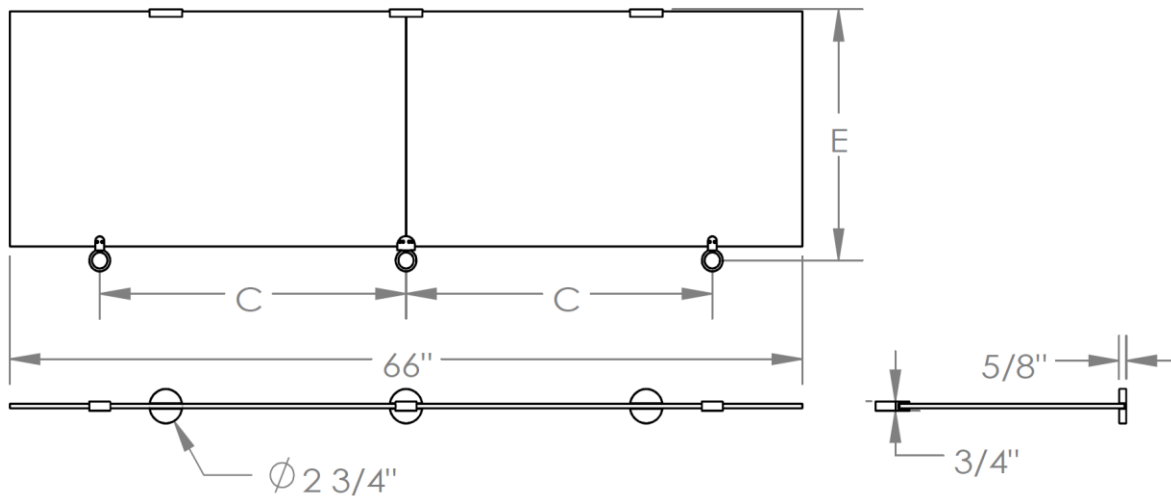

CON__-SUT-0.8

Tempered Glass Shelf for Double Consoles- Sutton

MODEL NO.	C	E	GLASS SIZE
CON60-SUT-0.8	25 1/2"	20"	18 3/4" x 27" x 3/8"
CON72-SUT-0.8	31 1/2"	20"	18 3/4" x 33" x 3/8"

WATERMARK DESIGNS 2/15/2019