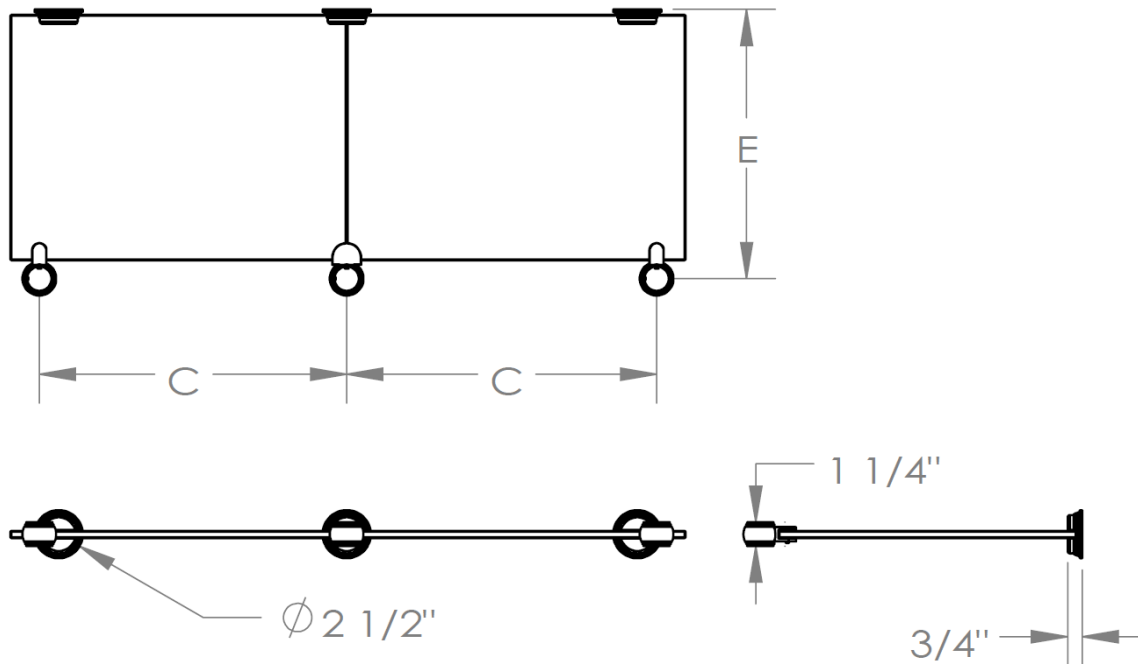

CON__-HS-0.8

Tempered Glass Shelf for Double Consoles - Hampshire/ Smooth

Model No.	C	E	Glass Size
CON60-HS-0.8 (for 60" double console)	25 1/2"	20"	18 3/4" X 33" X 3/8"
CON72-HS-0.8 (for 72" double console)	31 1/2"	20"	18 3/4" X 37" X 3/8"