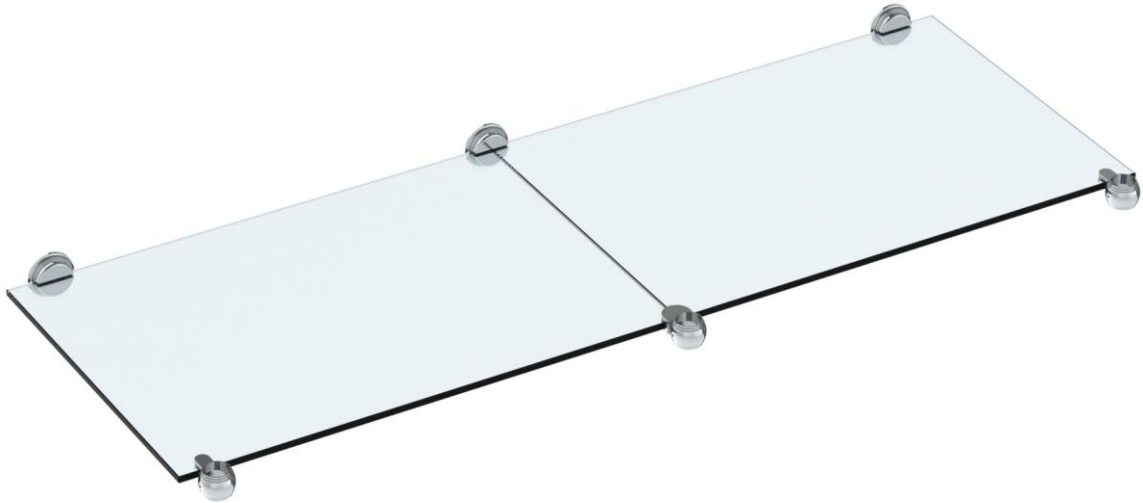

CON__-HS-0.8

Tempered Glass Shelf for Double Consoles - Hampshire/ Smooth

Model No.	C	E	Glass Size
CON60-HS-0.8 (for 60" double console)	25 1/2"	20"	18 3/4" X 33" X 3/8"
CON72-HS-0.8 (for 72" double console)	31 1/2"	20"	18 3/4" X 37" X 3/8"