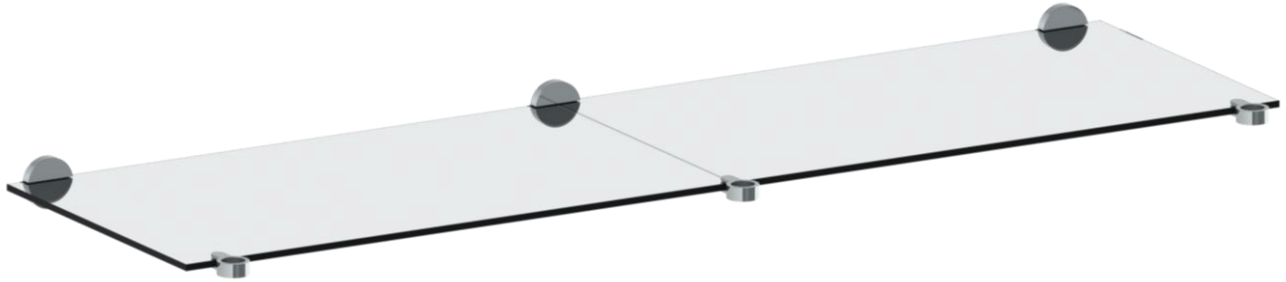

CON__-URB-0.8

Tempered Glass Shelf for Double Consoles - Urbane

MODEL NO.	C	E	GLASS SIZE
CON60-URB-0.8	25 1/2"	20"	18 3/4" x 27" x 3/8"
CON72-URB-0.8	31 1/2"	20"	18 3/4" x 33" x 3/8"