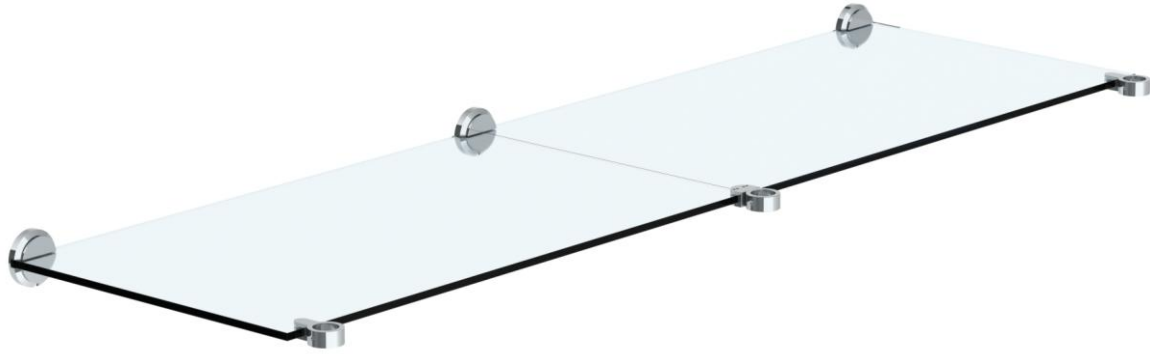

CON__-TRN-0.8

Tempered Glass Shelf for Double Consoles - Transitional

Model No.	C	E	Glass Size
CON60-TRN-0.8 (for 60" double console)	25 1/2"	20"	18 3/4" X 37" X 3/8"
CON72-TRN-0.8 (for 72" double console)	31 1/2"	20"	18 3/4" X 33" X 3/8"