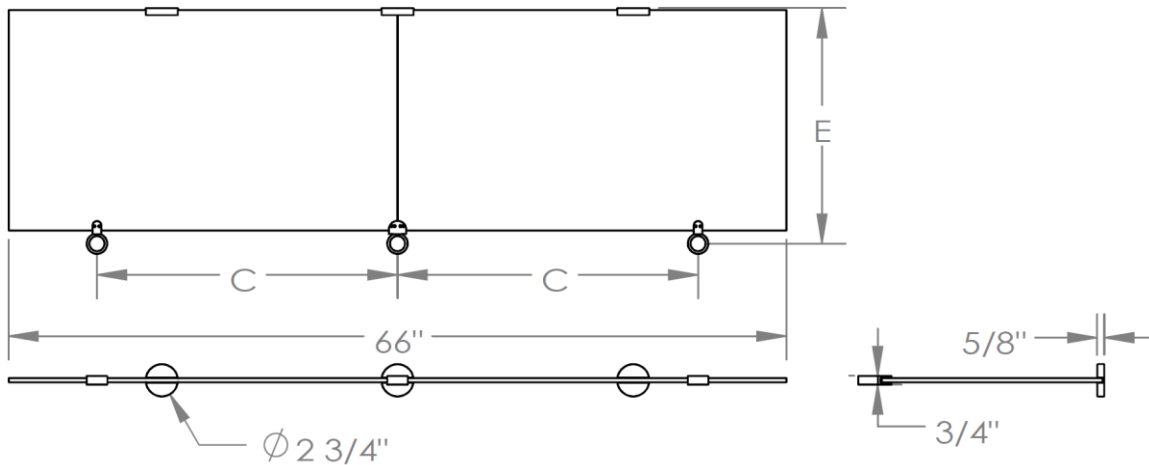

CON__-LFT-0.8

Tempered Glass Shelf for Double Consoles - Loft

Model No.	C	E	Glass Size
CON60-LFT-0.8 (for 60" double console)	25 1/2"	20"	18 3/4" X 27" X 3/8"
CON72-LFT-0.8 (for 72" double console)	31 1/2"	20"	18 3/4" X 33" X 3/8"