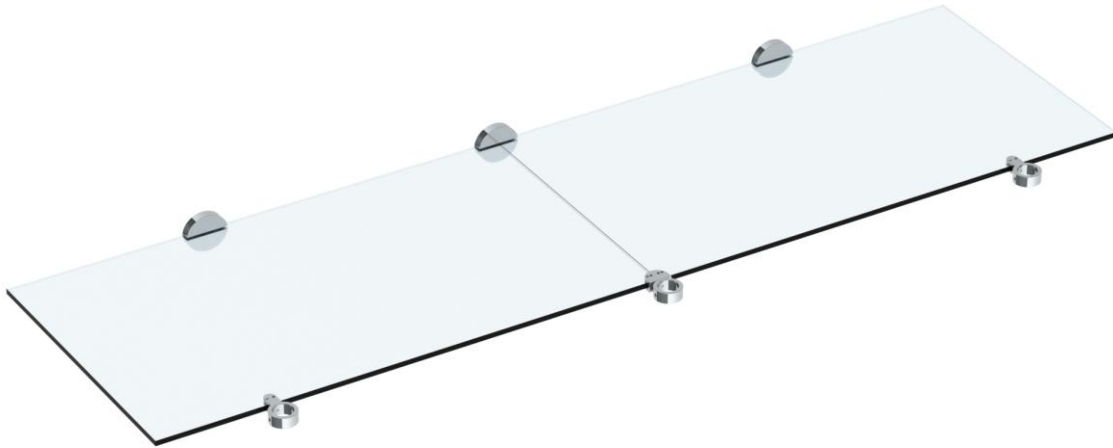

CON__-LFT-0.8

Tempered Glass Shelf for Double Consoles - Loft

Model No.	C	E	Glass Size
CON60-LFT-0.8 (for 60" double console)	25 1/2"	20"	18 3/4" X 27" X 3/8"
CON72-LFT-0.8 (for 72" double console)	31 1/2"	20"	18 3/4" X 33" X 3/8"