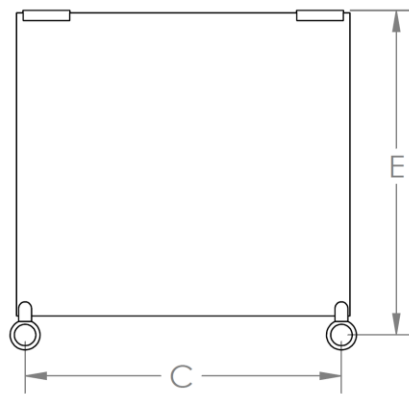

**CON\_\_-SUT-0.8**

Tempered Glass Shelf - Sutton

MODEL NO.	C	E	GLASS SIZE
CON24-SUT-0.8	18 1/2"	19"	17 3/4" x 19 1/2" x 3/8"
CON30-SUT-0.8	25 1/2"	20"	18 3/4" x 27" x 3/8"
CON36-SUT-0.8	31 1/2"	20"	18 3/4" x 33" x 3/8"