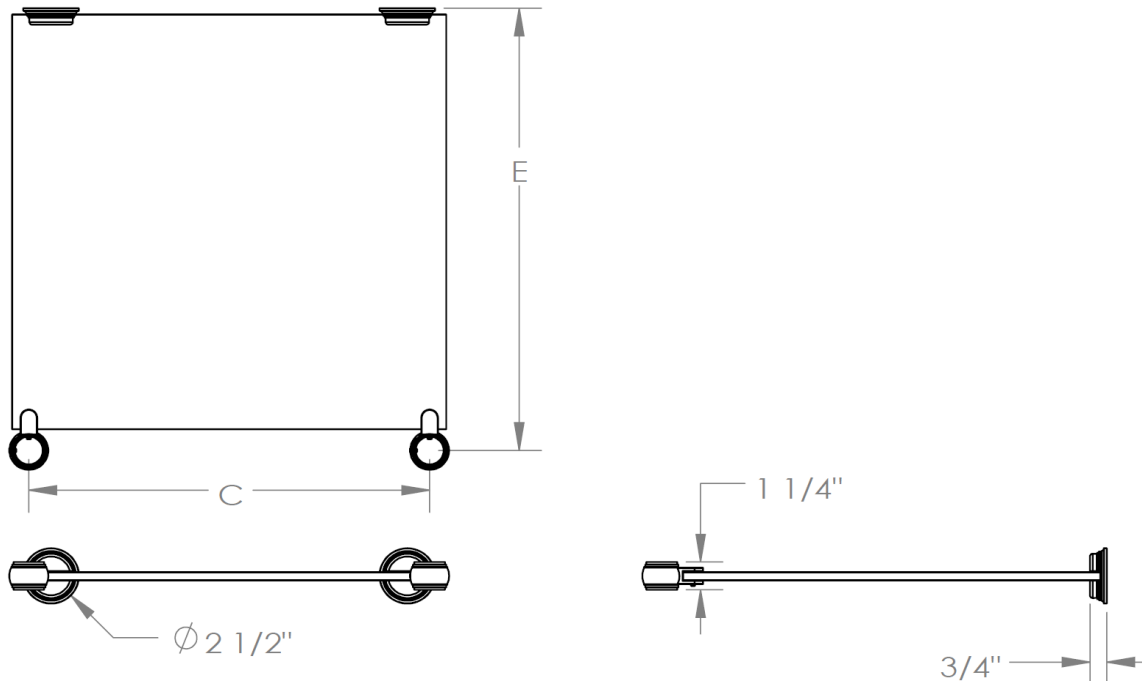

CON_-HS-0.8

Tempered Glass Shelf - Hampshire/ Smooth

Model No.	A	B	Glass Size
CON24-HS-0.8 (for 24" console)	18"	19"	17 3/4" X 19 1/2" X 3/8"
CON30-HS-0.8 (for 30" console)	25 1/2"	20"	18 3/4" X 27" X 3/8"
CON36-HS-0.8 (for 36" console)	31 1/2"	20"	18 3/4" X 33" X 3/8"