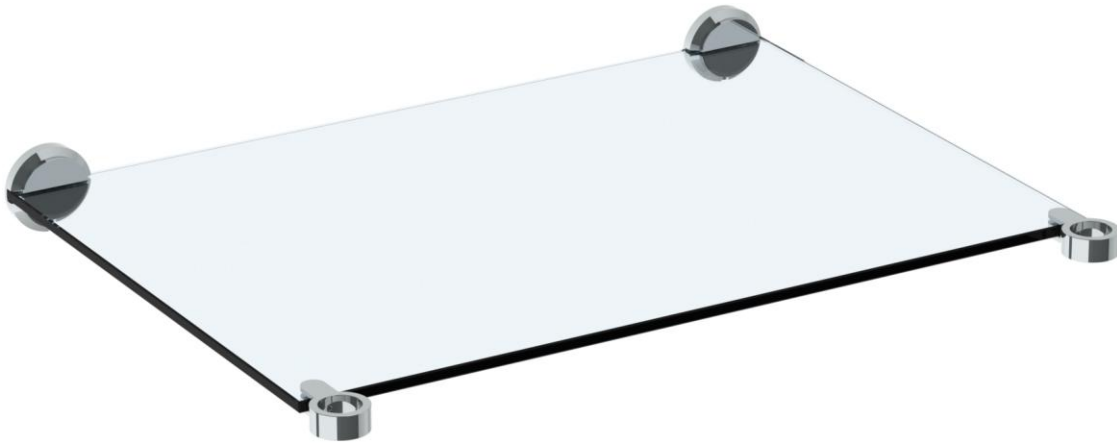

CON__-TRN-0.8

Tempered Glass Shelf - Transitional

Model No.	C	E	Glass Size
CON24-TRN-0.8 (for 24" console)	18 1/2"	19"	17 3/4" X 19 1/2" X 3/8"
CON30-TRN-0.8 (for 30" console)	25 1/2"	20"	18 3/4" X 27" X 3/8"
CON36-TRN-0.8 (for 36" console)	31 1/2"	20"	18 3/4" X 33" X 3/8"
CON30-TRNCH-0.8 (for 30" china console)	22 1/2"	17 3/8"	16 1/8" x 24" x 3/8"