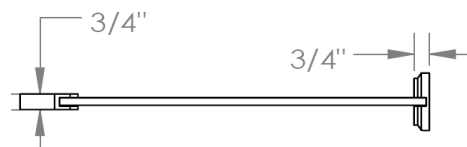

CON__-TRN-0.8

Tempered Glass Shelf - Transitional

Model No.	C	E	Glass Size
CON24-TRN-0.8 (for 24" console)	18 1/2"	19"	17 3/4" X 19 1/2" X 3/8"
CON30-TRN-0.8 (for 30" console)	25 1/2"	20"	18 3/4" X 27" X 3/8"
CON36-TRN-0.8 (for 36" console)	31 1/2"	20"	18 3/4" X 33" X 3/8"
CON30-TRNCH-0.8 (for 30" china console)	22 1/2"	17 3/8"	16 1/8" x 24" x 3/8"