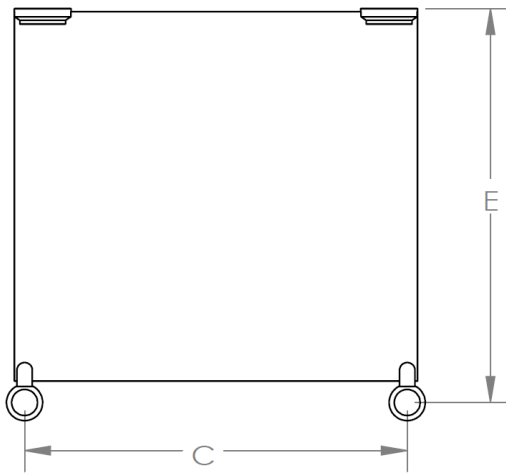

CON__-TRN-0.8

Tempered Glass Shelf - Transitional

Model No.	C	E	Glass Size
CON24-TRN-0.8 (for 24" console)	18 1/2"	19"	17 3/4" X 19 1/2" X 3/8"
CON30-TRN-0.8 (for 30" console)	25 1/2"	20"	18 3/4" X 27" X 3/8"
CON36-TRN-0.8 (for 36" console)	31 1/2"	20"	18 3/4" X 33" X 3/8"
CON30-TRNCH-0.8 (for 30" china console)	22 1/2"	17 3/8"	16 1/8" x 24" x 3/8"