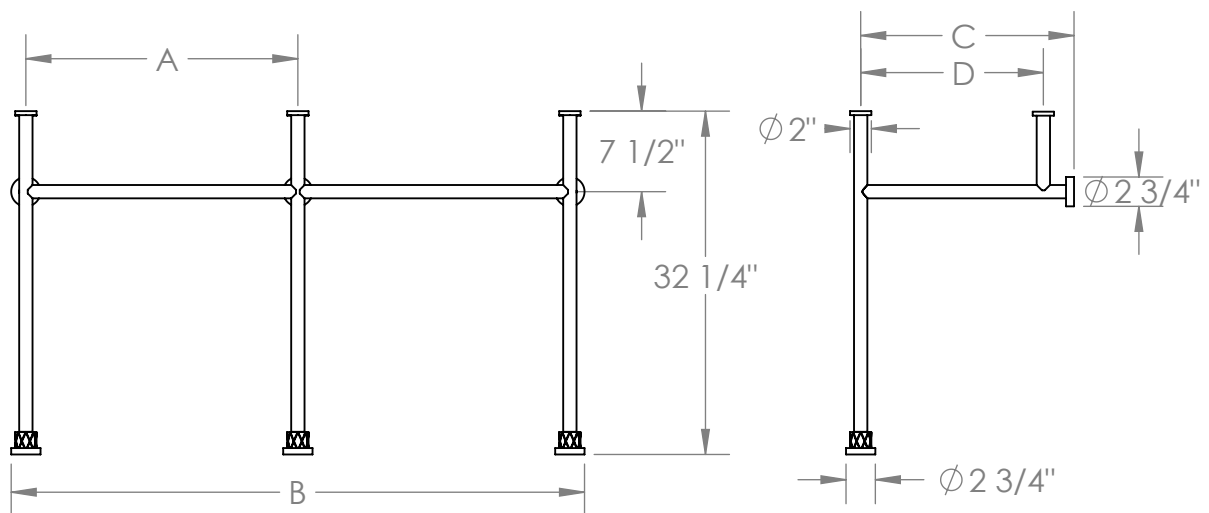

CON60-LILST-

Console Legs For 60" or 72"
Stone/ Marble/ Glass/ Wood Top

MODEL NO.	A	B	C	D
CON60-LILST	25 1/2"	53 3/4"	20"	17 1/8"
CON72-LILST	31 1/2"	65 3/4"	20"	17 1/8"

Meets the applicable requirements of ASME A112.18.1-2005/CSA B125.1-05, entitled "Plumbing Supply Fittings"

Trim Options

LLD4

LLP5

LLO6