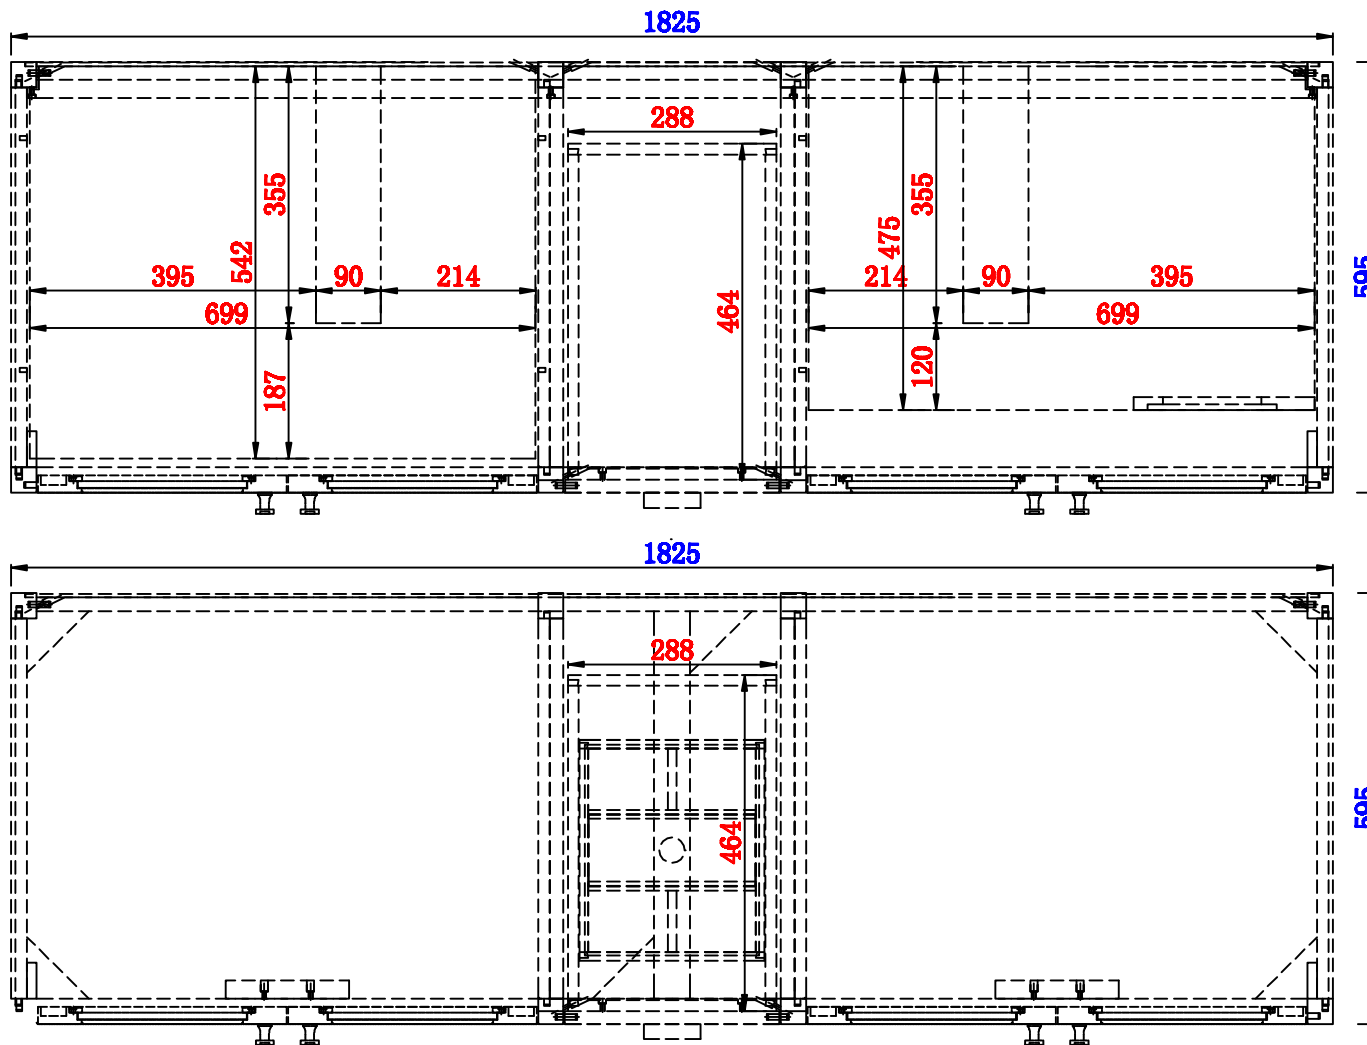

1825mm

Item Number:
E444-V72-MCA

JAMES MARTIN

VANITIES™

Addison 1825mm Double Cabinet
Diagrams with Dimensions
page 01 of 03

NOTE ONE: Countertops are not shown in these diagrams. (Cabinet Only)

NOTE TWO: This vanity does not have a Backsplash.

Please consult our website for Countertop Diagrams: www.jamesmartinvanities.com

Version:202004

1825mm

Item Number:
E444-V72-MCA

JAMES MARTIN

VANITIES™

Addison 1825mm Double Cabinet
Diagrams with Dimensions
page 02 of 03

NOTE ONE: Countertops are not shown in these diagrams. (Cabinet Only)

NOTE TWO: Internal Shelves (Shown) are designed to align with sinks in James Martin's Optional Countertops.

Customer's own countertops and sinks may align differently, and modification may be required.

Please consult our website for Countertop Diagrams: www.jamesmartinvanities.com

Version:202004

1825mm

Item Number:
E444-V72-MCA

JAMES MARTIN

VANITIES™

Addison 1825mm Double Cabinet
Diagrams with Dimensions
page 03 of 03