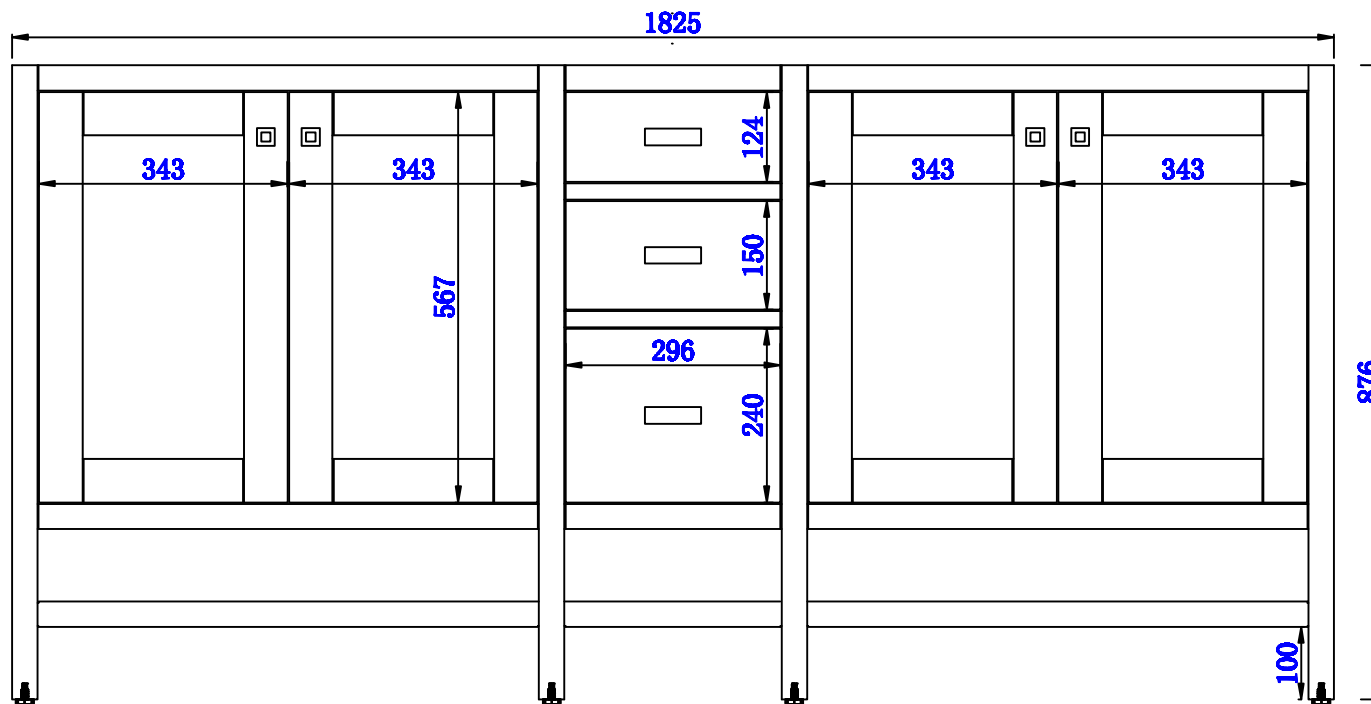

1825mm

Item Number:
E444-V72-MCA

JAMES MARTIN

VANITIES™

Addison 1825mm Double Cabinet
Diagrams with Dimensions
page 01 of 03

NOTE ONE: Countertops are not shown in these diagrams. (Cabinet Only)

NOTE TWO: This vanity does not have a Backsplash.

Please consult our website for Countertop Diagrams: www.jamesmartinvanities.com

Version:202004

1825mm

Item Number:
E444-V72-MCA

JAMES MARTIN

VANITIES™

Addison 1825mm Double Cabinet
Diagrams with Dimensions
page 02 of 03

NOTE ONE: Countertops are not shown in these diagrams. (Cabinet Only)

NOTE TWO: Internal Shelves (Shown) are designed to align with sinks in James Martin's Optional Countertops.

Customer's own countertops and sinks may align differently, and modification may be required.

Please consult our website for Countertop Diagrams: www.jamesmartinvanities.com

Version:202004

1825mm

Item Number:
E444-V72-MCA

JAMES MARTIN

VANITIES™

Addison 1825mm Double Cabinet
Diagrams with Dimensions
page 03 of 03