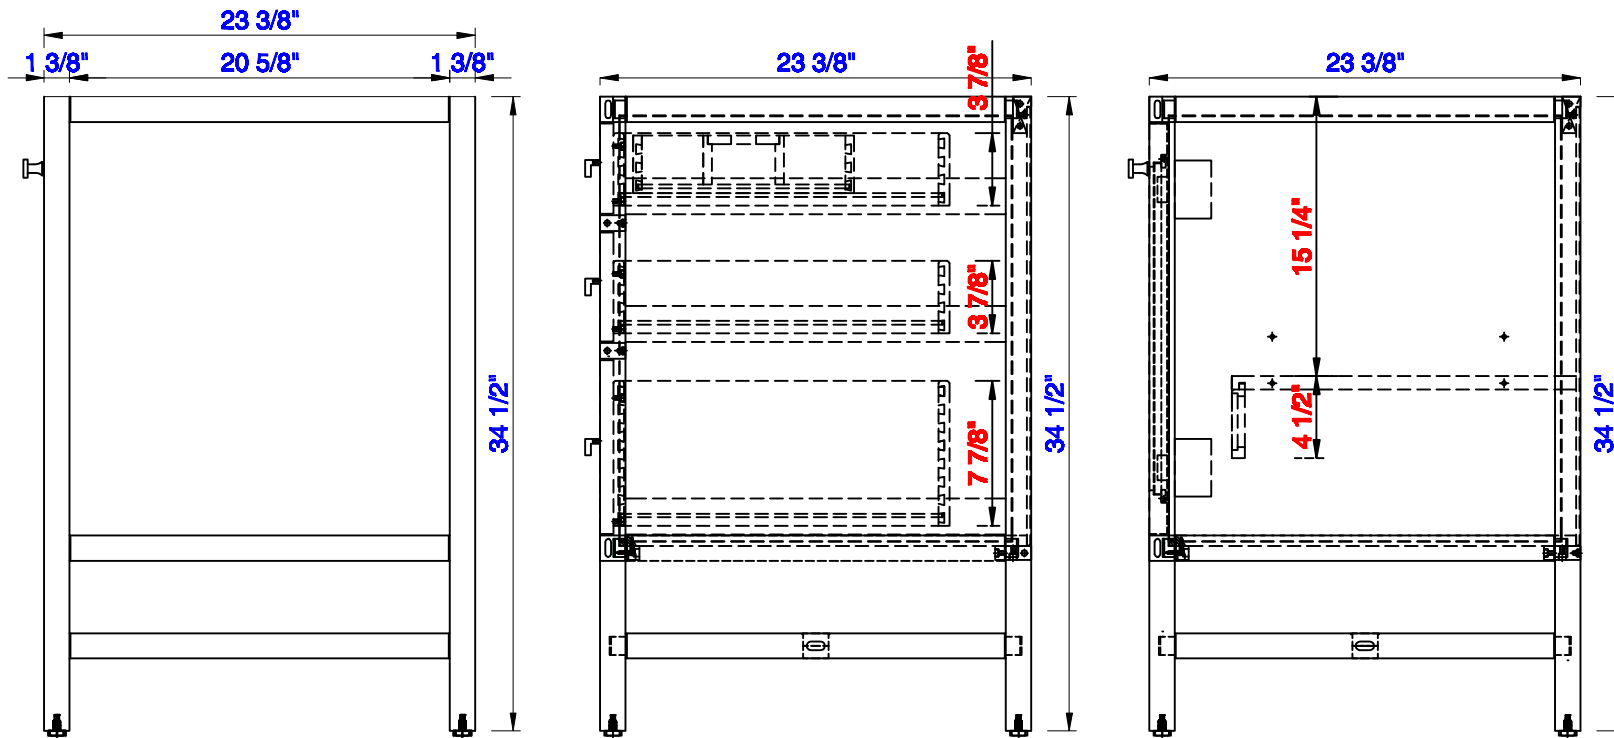

71 7/8"

Item Number:
E444-V72-MCA

JAMES MARTIN

VANITIES™

Addison 71 7/8" Double Cabinet
Diagrams with Dimensions
page 03 of 03

NOTE ONE: Countertops are not shown in these diagrams. (Cabinet Only)

NOTE TWO: This vanity does not have a Backsplash.

Please consult our website for Countertop Diagrams: www.jamesmartinvanities.com

Version:202004