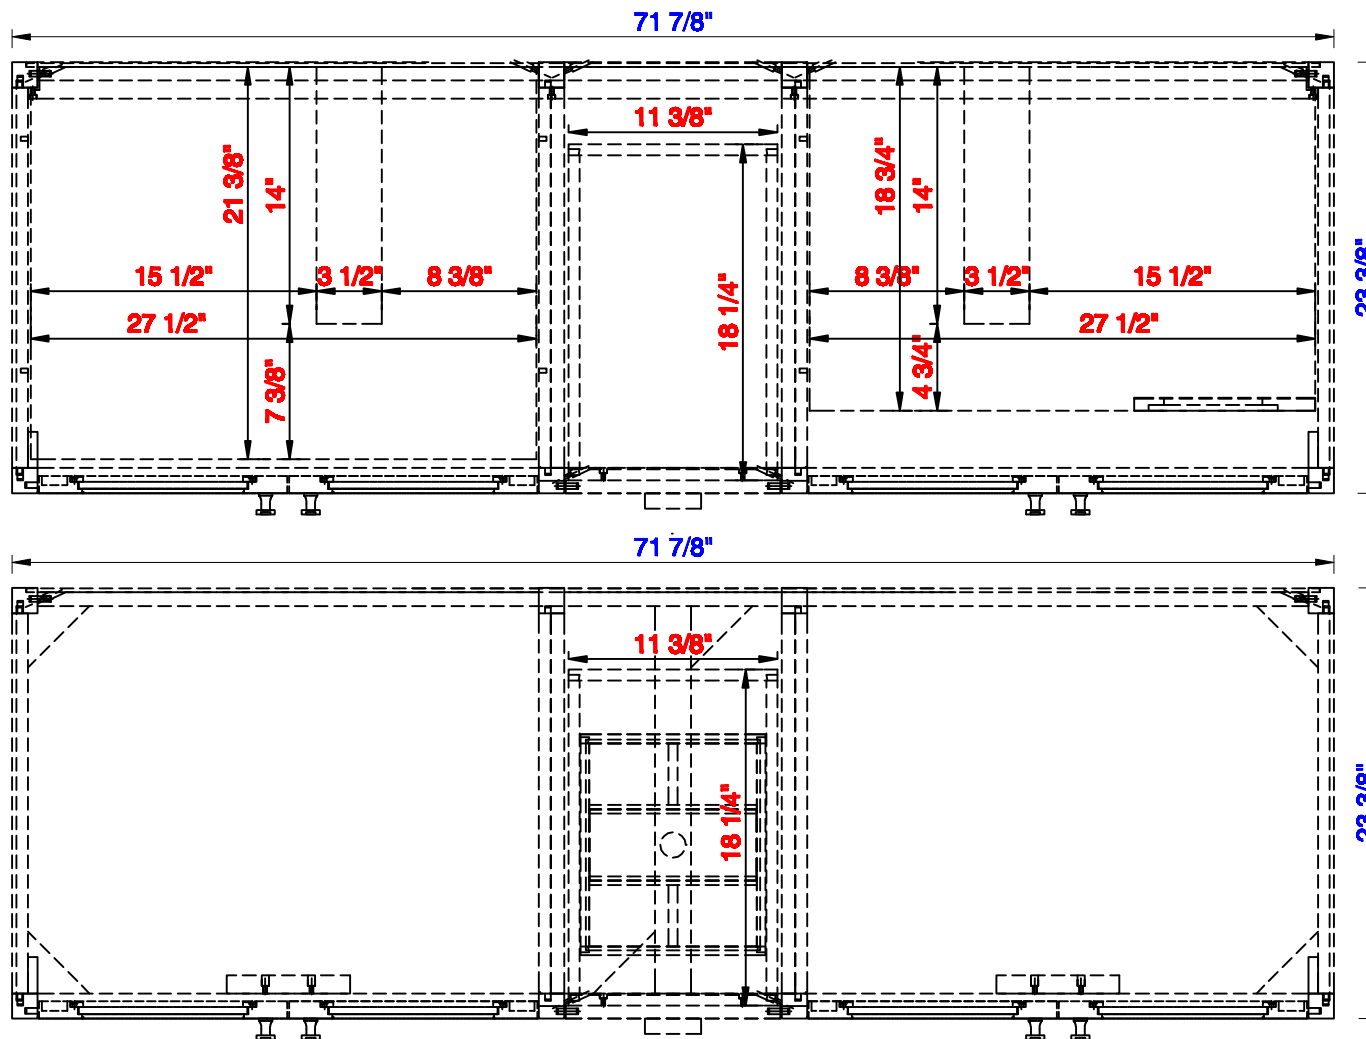

71 7/8"

Item Number:
E444-V72-MCA

JAMES MARTIN

VANITIES™

Addison 71 7/8" Double Cabinet
Diagrams with Dimensions
page 01 of 03

NOTE ONE: Countertops are not shown in these diagrams. (Cabinet Only)

NOTE TWO: This vanity does not have a Backsplash.

Please consult our website for Countertop Diagrams: www.jamesmartinvanities.com

Version:202004

71 7/8"

Item Number:
E444-V72-MCA

JAMES MARTIN

VANITIES™

Addison 71 7/8" Double Cabinet
Diagrams with Dimensions
page 02 of 03

1825mm

Item Number:
E444-V72-MCA

JAMES MARTIN

VANITIES™

Addison 1825mm Double Cabinet
Diagrams with Dimensions
page 01 of 03

NOTE ONE: Countertops are not shown in these diagrams. (Cabinet Only)

NOTE TWO: This vanity does not have a Backsplash.

Please consult our website for Countertop Diagrams: www.jamesmartinvanities.com

Version:202004

1825mm

Item Number:
E444-V72-MCA

JAMES MARTIN

VANITIES™

Addison 1825mm Double Cabinet
Diagrams with Dimensions
page 03 of 03