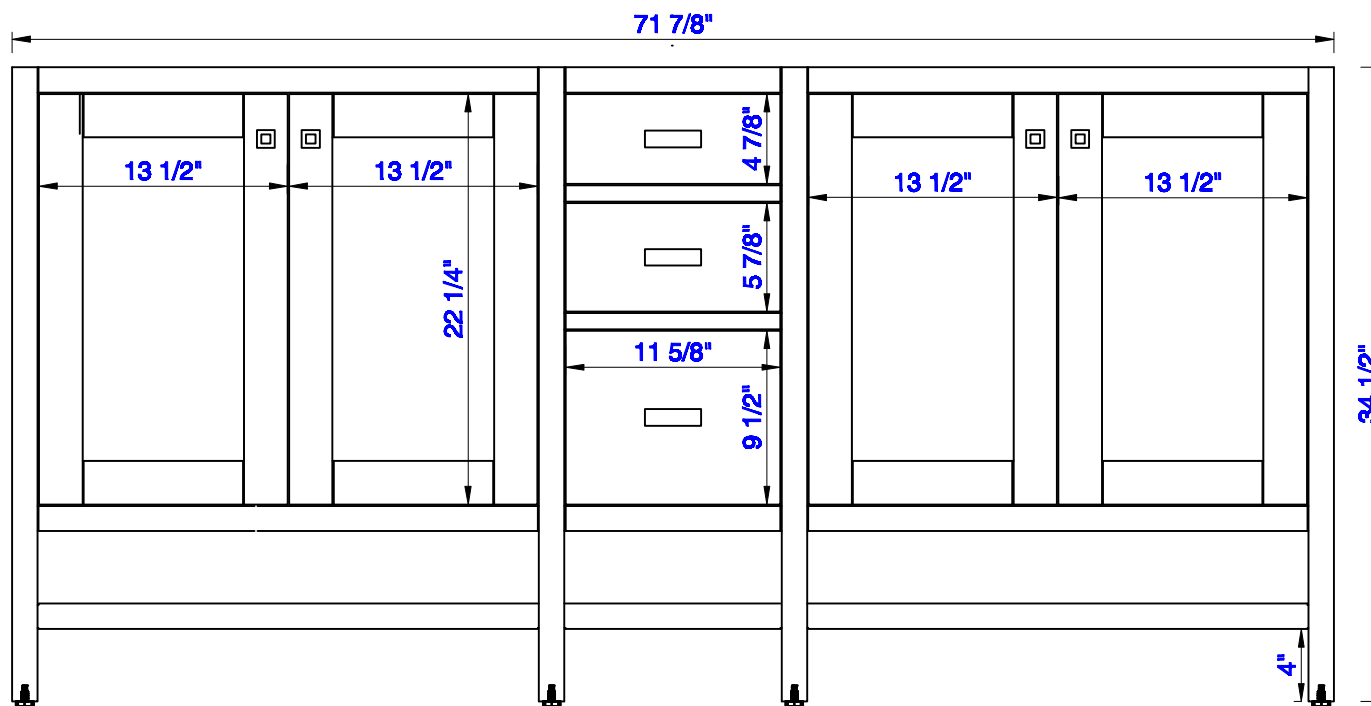

71 7/8"

Item Number:
E444-V72-MCA

JAMES MARTIN

VANITIES™

Addison 71 7/8" Double Cabinet
Diagrams with Dimensions
page 01 of 03

NOTE ONE: Countertops are not shown in these diagrams. (Cabinet Only)

NOTE TWO: This vanity does not have a Backsplash.

Please consult our website for Countertop Diagrams: www.jamesmartinvanities.com

Version:202004

71 7/8"

Item Number:
E444-V72-MCA

JAMES MARTIN

VANITIES™

Addison 71 7/8" Double Cabinet
Diagrams with Dimensions
page 02 of 03

1825mm

Item Number:
E444-V72-MCA

JAMES MARTIN

VANITIES™

Addison 1825mm Double Cabinet
Diagrams with Dimensions
page 01 of 03

NOTE ONE: Countertops are not shown in these diagrams. (Cabinet Only)

NOTE TWO: This vanity does not have a Backsplash.

Please consult our website for Countertop Diagrams: www.jamesmartinvanities.com

Version:202004

1825mm

Item Number:
E444-V72-MCA

JAMES MARTIN

VANITIES™

Addison 1825mm Double Cabinet
Diagrams with Dimensions
page 03 of 03