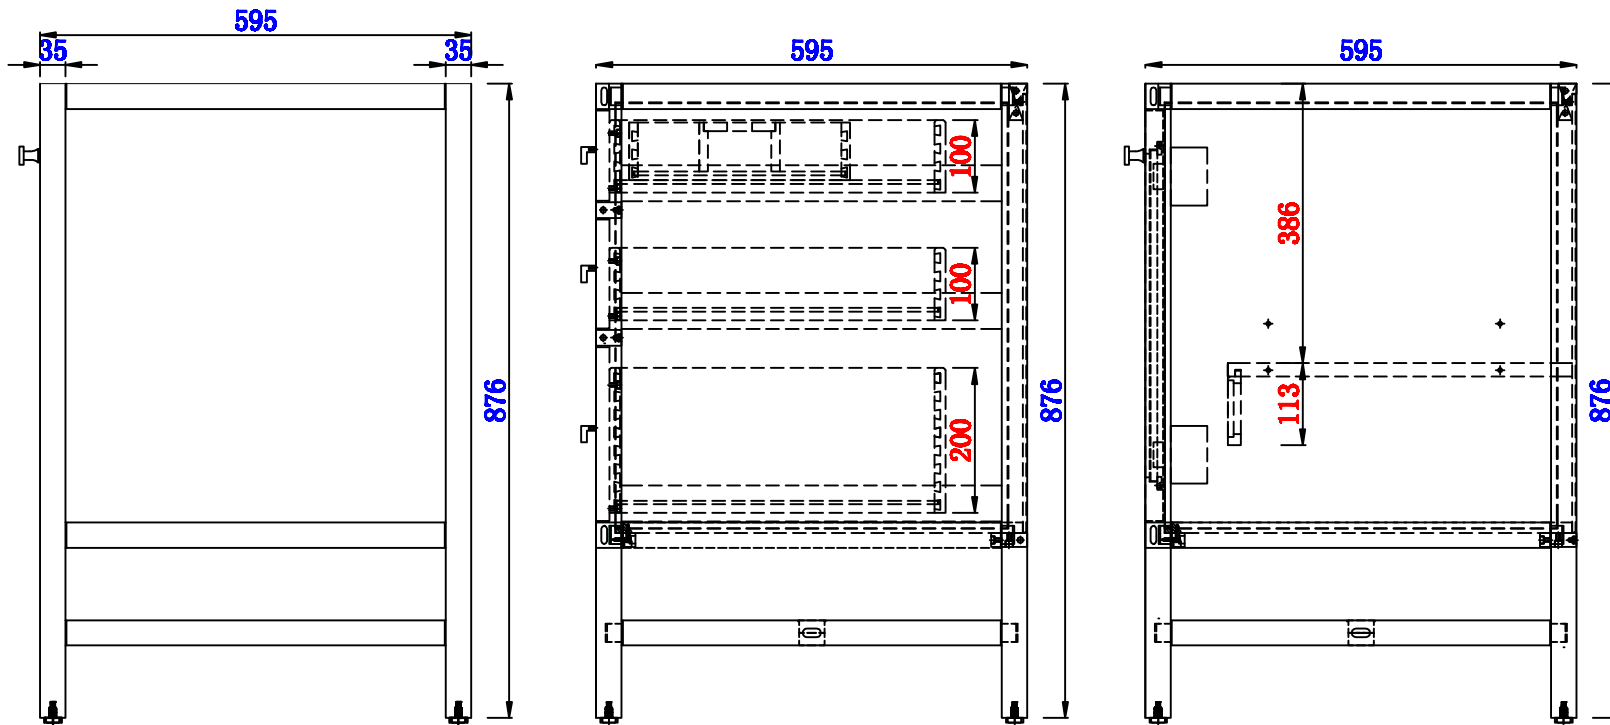

1825mm

Item Number:
E444-V72-MCA

JAMES MARTIN

VANITIES™

Addison 1825mm Double Cabinet
Diagrams with Dimensions
page 01 of 03

NOTE ONE: Countertops are not shown in these diagrams. (Cabinet Only)

NOTE TWO: This vanity does not have a Backsplash.

Please consult our website for Countertop Diagrams: www.jamesmartinvanities.com

Version:202004

1825mm

Item Number:
E444-V72-MCA

JAMES MARTIN

VANITIES™

Addison 1825mm Double Cabinet
Diagrams with Dimensions
page 02 of 03

NOTE ONE: Countertops are not shown in these diagrams. (Cabinet Only)

NOTE TWO: Internal Shelves (Shown) are designed to align with sinks in James Martin's Optional Countertops.

Customer's own countertops and sinks may align differently, and modification may be required.

Please consult our website for Countertop Diagrams: www.jamesmartinvanities.com

Version:202004

1825mm

Item Number:
E444-V72-MCA

JAMES MARTIN

VANITIES™

Addison 1825mm Double Cabinet
Diagrams with Dimensions
page 03 of 03