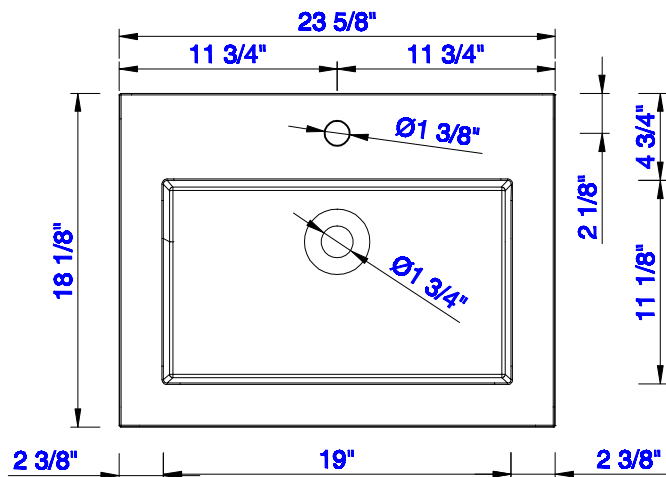

Version:202004

600mm

Item Number:  
E303-B24-BNK  
E303-B24-MBK  
E303-B24-RGD

E303-V24-GW  
E303-V24-MG  
E303-V24-WW

JAMES MARTIN

VANITIES™

Chianti 600mm Cabinet  
Chianti 592mm Metal Base  
Diagrams with Dimensions  
page 02 of 03

Chianti 600mm Cabinet  
Chianti 592mm Metal Base  
Diagrams with Dimensions  
page 03 of 03

**NOTE ONE:** Countertop with integrated sink is shown on this cabinet  
**NOTE TWO:** This vanity does not have a Backsplash.

Version:202004

23 5/8"

Item Number:  
SSP-S2418-WG

JAMES MARTIN

VANITIES™

Resin 23 5/8" Single Basin  
Diagrams with Dimensions  
page 01 of 01

600mm

Item Number:  
SSP-S2418-WG

JAMES MARTIN

VANITIES™

Resin 600mm Single Basin  
Diagrams with Dimensions  
page 01 of 01