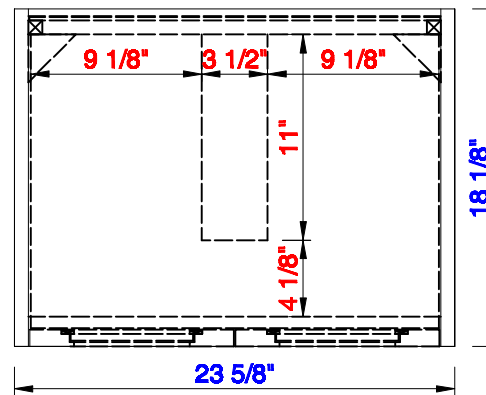

19 5/8"

Item Number:  
E303-B24-BNK  
E303-B24-MBK  
E303-B24-RGD

E303-V24-GW  
E303-V24-MG  
E303-V24-WW

JAMES MARTIN

VANITIES™

Chianti 23 5/8" Cabinet  
Chianti 23 1/4" Metal Base  
Diagrams with Dimensions  
page 01 of 03

E303-V24-GW  
E303-V24-MG  
E303-V24-WW

JAMES MARTIN

VANITIES™

Chianti 23 5/8" Cabinet  
Chianti 23 1/4" Metal Base  
Diagrams with Dimensions  
page 02 of 03

**NOTE ONE: Countertop with integrated sink is shown on this cabinet.**

Version:202004

23 5/8"

Item Number:  
SSP-S2418-WG

JAMES MARTIN

VANITIES™

Resin 23 5/8" Single Basin  
Diagrams with Dimensions  
page 01 of 01

600mm

Item Number:  
SSP-S2418-WG

JAMES MARTIN

VANITIES™

Resin 600mm Single Basin  
Diagrams with Dimensions  
page 01 of 01