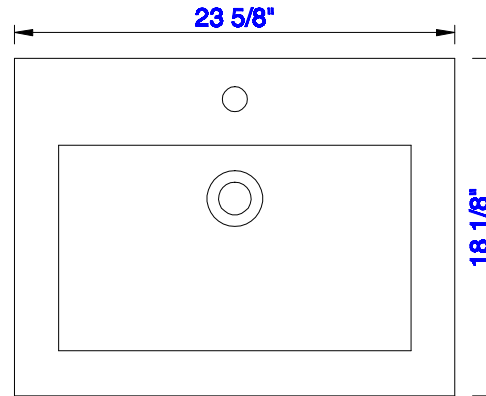

19 5/8"

Item Number:  
E303-B24-BNK  
E303-B24-MBK  
E303-B24-RGD

E303-V24-GW  
E303-V24-MG  
E303-V24-WW

JAMES MARTIN

VANITIES™

Chianti 23 5/8" Cabinet  
Chianti 23 1/4" Metal Base  
Diagrams with Dimensions  
page 01 of 03

E303-V24-GW  
E303-V24-MG  
E303-V24-WW

JAMES MARTIN

VANITIES™

Chianti 23 5/8" Cabinet  
Chianti 23 1/4" Metal Base  
Diagrams with Dimensions  
page 02 of 03

**NOTE ONE: Countertop with integrated sink is shown on this cabinet.**

Version:202004

23 5/8"

Item Number:  
SSP-S2418-WG

JAMES MARTIN

VANITIES™

Resin 23 5/8" Single Basin  
Diagrams with Dimensions  
page 01 of 01

600mm

Item Number:  
SSP-S2418-WG

JAMES MARTIN

VANITIES™

Resin 600mm Single Basin  
Diagrams with Dimensions  
page 01 of 01