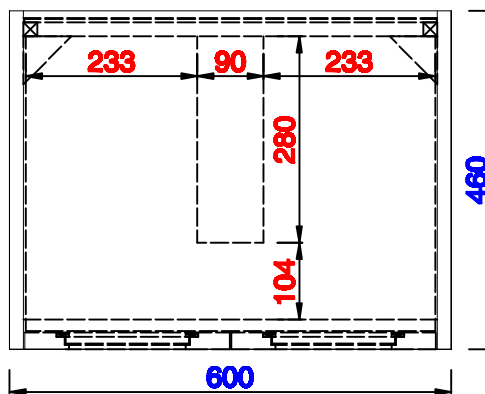

E303-V24-GW  
E303-V24-MG  
E303-V24-WW

JAMES MARTIN

VANITIES™

Chianti 600mm Cabinet  
Chianti 592mm Metal Base  
Diagrams with Dimensions  
page 01 of 03

**NOTE ONE: Countertop with integrated sink is shown on this cabinet**  
**NOTE TWO: This vanity does not have a Backsplash.**

Version:202004

600mm

Item Number:  
E303-B24-BNK  
E303-B24-MBK  
E303-B24-RGD

E303-V24-GW  
E303-V24-MG  
E303-V24-WW

JAMES MARTIN

VANITIES™

Chianti 600mm Cabinet  
Chianti 592mm Metal Base  
Diagrams with Dimensions  
page 02 of 03

Version:202004

23 5/8"

Item Number:  
SSP-S2418-WG

JAMES MARTIN

VANITIES™

Resin 23 5/8" Single Basin  
Diagrams with Dimensions  
page 01 of 01

600mm

Item Number:  
SSP-S2418-WG

JAMES MARTIN

VANITIES™

Resin 600mm Single Basin  
Diagrams with Dimensions  
page 01 of 01