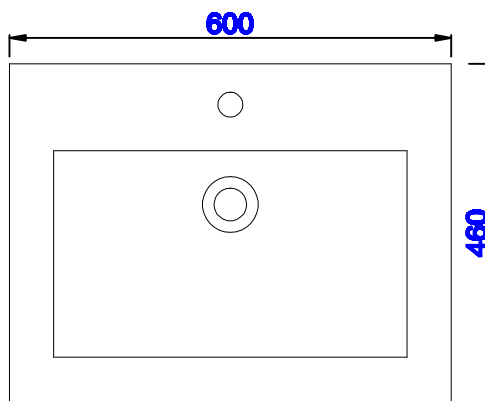

E303-V24-GW  
E303-V24-MG  
E303-V24-WW

JAMES MARTIN

VANITIES™

Chianti 600mm Cabinet  
Chianti 592mm Metal Base  
Diagrams with Dimensions  
page 01 of 03

**NOTE ONE: Countertop with integrated sink is shown on this cabinet**  
**NOTE TWO: This vanity does not have a Backsplash.**

Version:202004

600mm

Item Number:  
E303-B24-BNK  
E303-B24-MBK  
E303-B24-RGD

E303-V24-GW  
E303-V24-MG  
E303-V24-WW

JAMES MARTIN

VANITIES™

Chianti 600mm Cabinet  
Chianti 592mm Metal Base  
Diagrams with Dimensions  
page 02 of 03

Version:202004

23 5/8"

Item Number:  
SSP-S2418-WG

JAMES MARTIN

VANITIES™

Resin 23 5/8" Single Basin  
Diagrams with Dimensions  
page 01 of 01

600mm

Item Number:  
SSP-S2418-WG

JAMES MARTIN

VANITIES™

Resin 600mm Single Basin  
Diagrams with Dimensions  
page 01 of 01