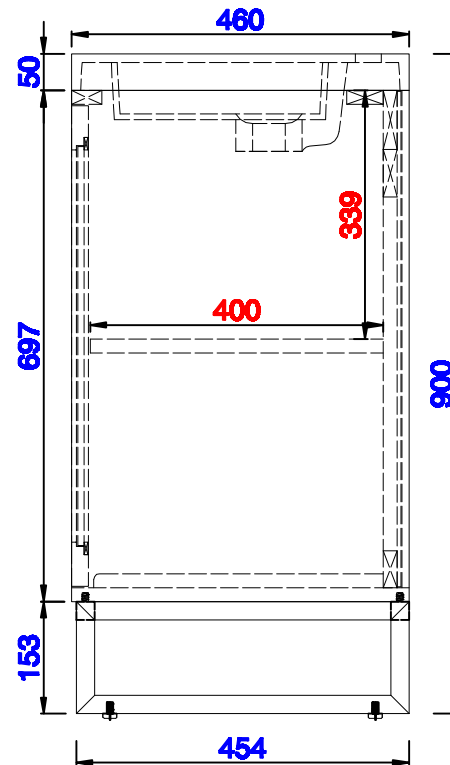

Version:202004

600mm

Item Number:  
E303-B24-BNK  
E303-B24-MBK  
E303-B24-RGD

E303-V24-GW  
E303-V24-MG  
E303-V24-WW

JAMES MARTIN

VANITIES™

Chianti 600mm Cabinet  
Chianti 592mm Metal Base  
Diagrams with Dimensions  
page 02 of 03

Chianti 600mm Cabinet  
Chianti 592mm Metal Base  
Diagrams with Dimensions  
page 03 of 03

**NOTE ONE:** Countertop with integrated sink is shown on this cabinet  
**NOTE TWO:** This vanity does not have a Backsplash.

Version:202004

23 5/8"

Item Number:  
SSP-S2418-WG

JAMES MARTIN

VANITIES™

Resin 23 5/8" Single Basin  
Diagrams with Dimensions  
page 01 of 01

600mm

Item Number:  
SSP-S2418-WG

JAMES MARTIN

VANITIES™

Resin 600mm Single Basin  
Diagrams with Dimensions  
page 01 of 01