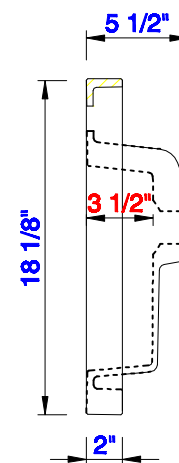

Version:202004

600mm

Item Number:  
E303-B24-BNK  
E303-B24-MBK  
E303-B24-RGD

E303-V24-GW  
E303-V24-MG  
E303-V24-WW

JAMES MARTIN

VANITIES™

Chianti 600mm Cabinet  
Chianti 592mm Metal Base  
Diagrams with Dimensions  
page 02 of 03

Chianti 600mm Cabinet  
Chianti 592mm Metal Base  
Diagrams with Dimensions  
page 03 of 03

**NOTE ONE:** Countertop with integrated sink is shown on this cabinet  
**NOTE TWO:** This vanity does not have a Backsplash.

Version:202004

23 5/8"

Item Number:  
SSP-S2418-WG

JAMES MARTIN

VANITIES™

Resin 23 5/8" Single Basin  
Diagrams with Dimensions  
page 01 of 01

600mm

Item Number:  
SSP-S2418-WG

JAMES MARTIN

VANITIES™

Resin 600mm Single Basin  
Diagrams with Dimensions  
page 01 of 01