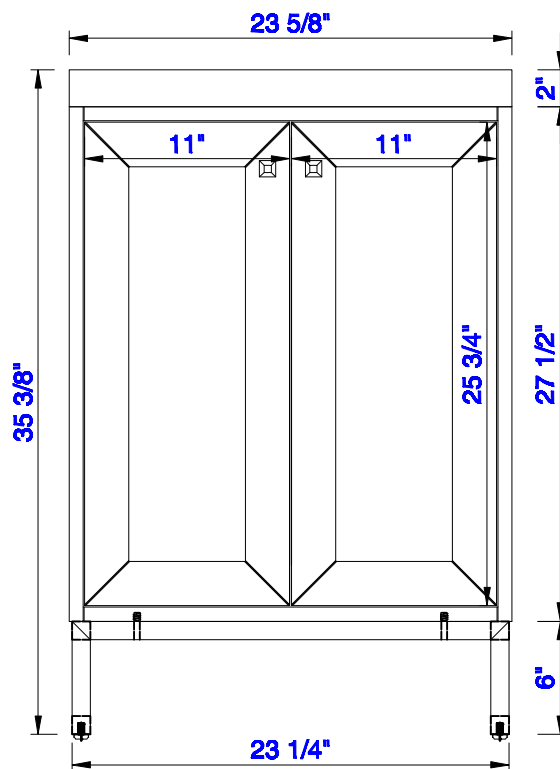

19 5/8"

Item Number:  
E303-B24-BNK  
E303-B24-MBK  
E303-B24-RGD

E303-V24-GW  
E303-V24-MG  
E303-V24-WW

JAMES MARTIN

VANITIES™

Chianti 23 5/8" Cabinet  
Chianti 23 1/4" Metal Base  
Diagrams with Dimensions  
page 01 of 03

E303-V24-GW  
E303-V24-MG  
E303-V24-WW

JAMES MARTIN

VANITIES™

Chianti 23 5/8" Cabinet  
Chianti 23 1/4" Metal Base  
Diagrams with Dimensions  
page 02 of 03

**NOTE ONE: Countertop with integrated sink is shown on this cabinet.**

Version:202004

23 5/8"

Item Number:  
SSP-S2418-WG

JAMES MARTIN

VANITIES™

Resin 23 5/8" Single Basin  
Diagrams with Dimensions  
page 01 of 01

600mm

Item Number:  
SSP-S2418-WG

JAMES MARTIN

VANITIES™

Resin 600mm Single Basin  
Diagrams with Dimensions  
page 01 of 01