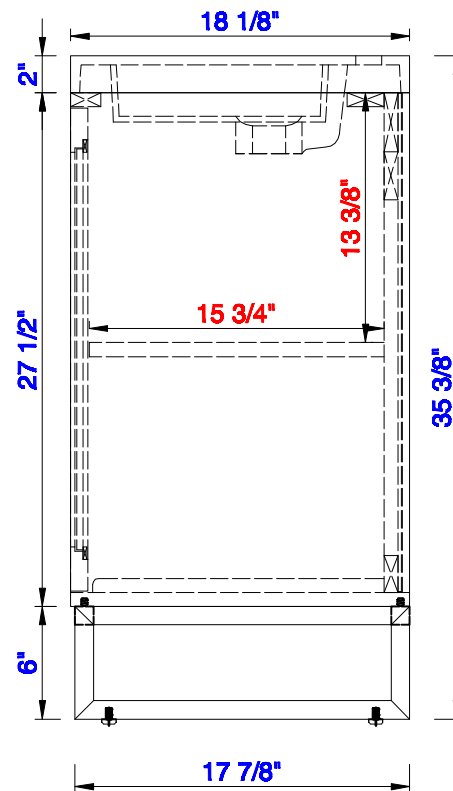

Version:202004

19 5/8"

Item Number:  
E303-B24-BNK  
E303-B24-MBK  
E303-B24-RGD

E303-V24-GW  
E303-V24-MG  
E303-V24-WW

JAMES MARTIN

VANITIES™

Chianti 23 5/8" Cabinet  
Chianti 23 1/4" Metal Base  
Diagrams with Dimensions  
page 03 of 03

E303-V24-GW  
E303-V24-MG  
E303-V24-WW

JAMES MARTIN

VANITIES™

Chianti 600mm Cabinet  
Chianti 592mm Metal Base  
Diagrams with Dimensions  
page 01 of 03

**NOTE ONE: Countertop with integrated sink is shown on this cabinet**  
**NOTE TWO: This vanity does not have a Backsplash.**

Version:202004

23 5/8"

Item Number:  
SSP-S2418-WG

JAMES MARTIN

VANITIES™

Resin 23 5/8" Single Basin  
Diagrams with Dimensions  
page 01 of 01

600mm

Item Number:  
SSP-S2418-WG

JAMES MARTIN

VANITIES™

Resin 600mm Single Basin  
Diagrams with Dimensions  
page 01 of 01