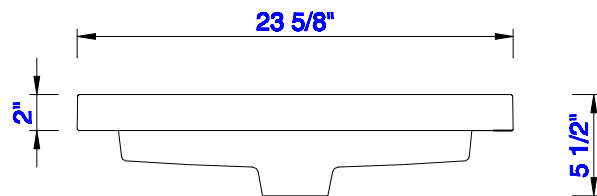

Version:202004

23 5/8"

Item Number:  
SSP-S2418-WG

JAMES MARTIN

VANITIES™

Resin 23 5/8" Single Basin  
Diagrams with Dimensions  
page 01 of 01

600mm

Item Number:  
SSP-S2418-WG

JAMES MARTIN

VANITIES™

Resin 600mm Single Basin  
Diagrams with Dimensions  
page 01 of 01