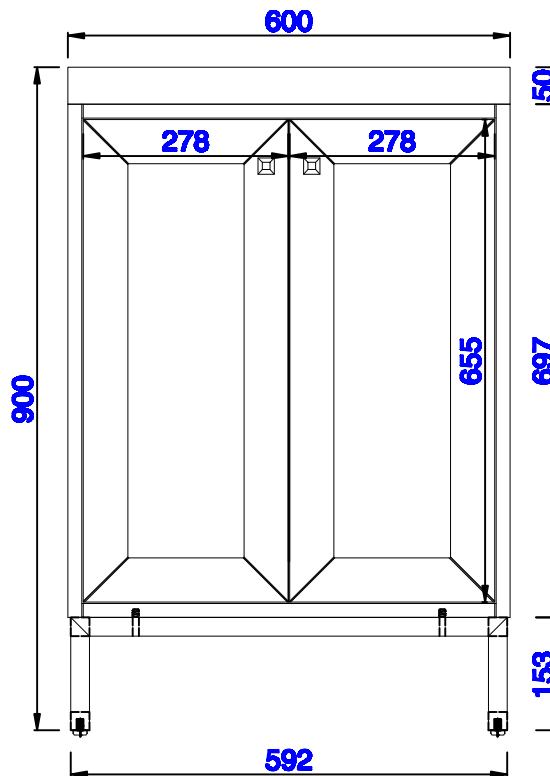

E303-V24-GW  
E303-V24-MG  
E303-V24-WW

JAMES MARTIN

VANITIES™

Chianti 600mm Cabinet  
Chianti 592mm Metal Base  
Diagrams with Dimensions  
page 01 of 03

**NOTE ONE: Countertop with integrated sink is shown on this cabinet**  
**NOTE TWO: This vanity does not have a Backsplash.**

Version:202004

600mm

Item Number:  
E303-B24-BNK  
E303-B24-MBK  
E303-B24-RGD

E303-V24-GW  
E303-V24-MG  
E303-V24-WW

JAMES MARTIN

VANITIES™

Chianti 600mm Cabinet  
Chianti 592mm Metal Base  
Diagrams with Dimensions  
page 02 of 03

Version:202004

23 5/8"

Item Number:  
SSP-S2418-WG

JAMES MARTIN

VANITIES™

Resin 23 5/8" Single Basin  
Diagrams with Dimensions  
page 01 of 01

600mm

Item Number:  
SSP-S2418-WG

JAMES MARTIN

VANITIES™

Resin 600mm Single Basin  
Diagrams with Dimensions  
page 01 of 01