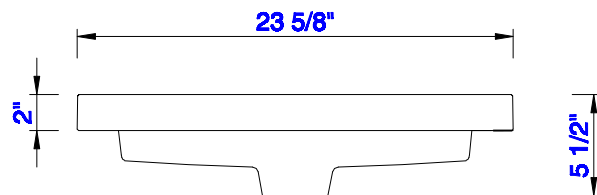

23 5/8"

Item Number:
SSP-S2418-WG

JAMES MARTIN

VANITIES™

Resin 23 5/8" Single Basin
Diagrams with Dimensions
page 01 of 01

600mm

Item Number:
SSP-S2418-WG

JAMES MARTIN

VANITIES™

Resin 600mm Single Basin
Diagrams with Dimensions
page 01 of 01