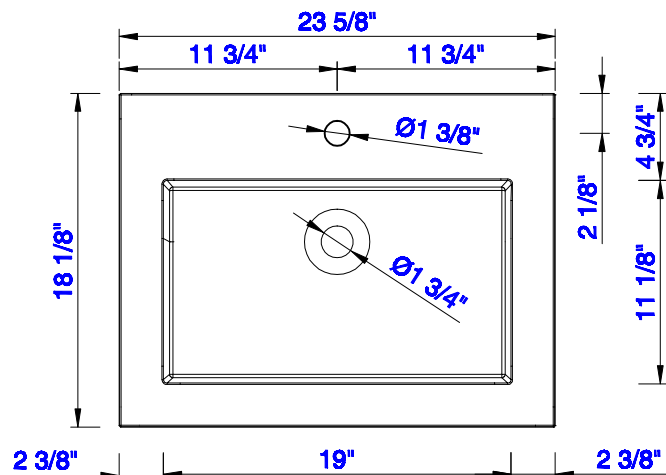

23 5/8"

Item Number:
SSP-S2418-WG

JAMES MARTIN

VANITIES™

Resin 23 5/8" Single Basin
Diagrams with Dimensions
page 01 of 01

600mm

Item Number:
SSP-S2418-WG

JAMES MARTIN

VANITIES™

Resin 600mm Single Basin
Diagrams with Dimensions
page 01 of 01