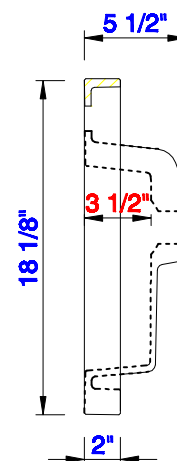

23 5/8"

Item Number:
SSP-S2418-WG

JAMES MARTIN

VANITIES™

Resin 23 5/8" Single Basin
Diagrams with Dimensions
page 01 of 01

600mm

Item Number:
SSP-S2418-WG

JAMES MARTIN

VANITIES™

Resin 600mm Single Basin
Diagrams with Dimensions
page 01 of 01